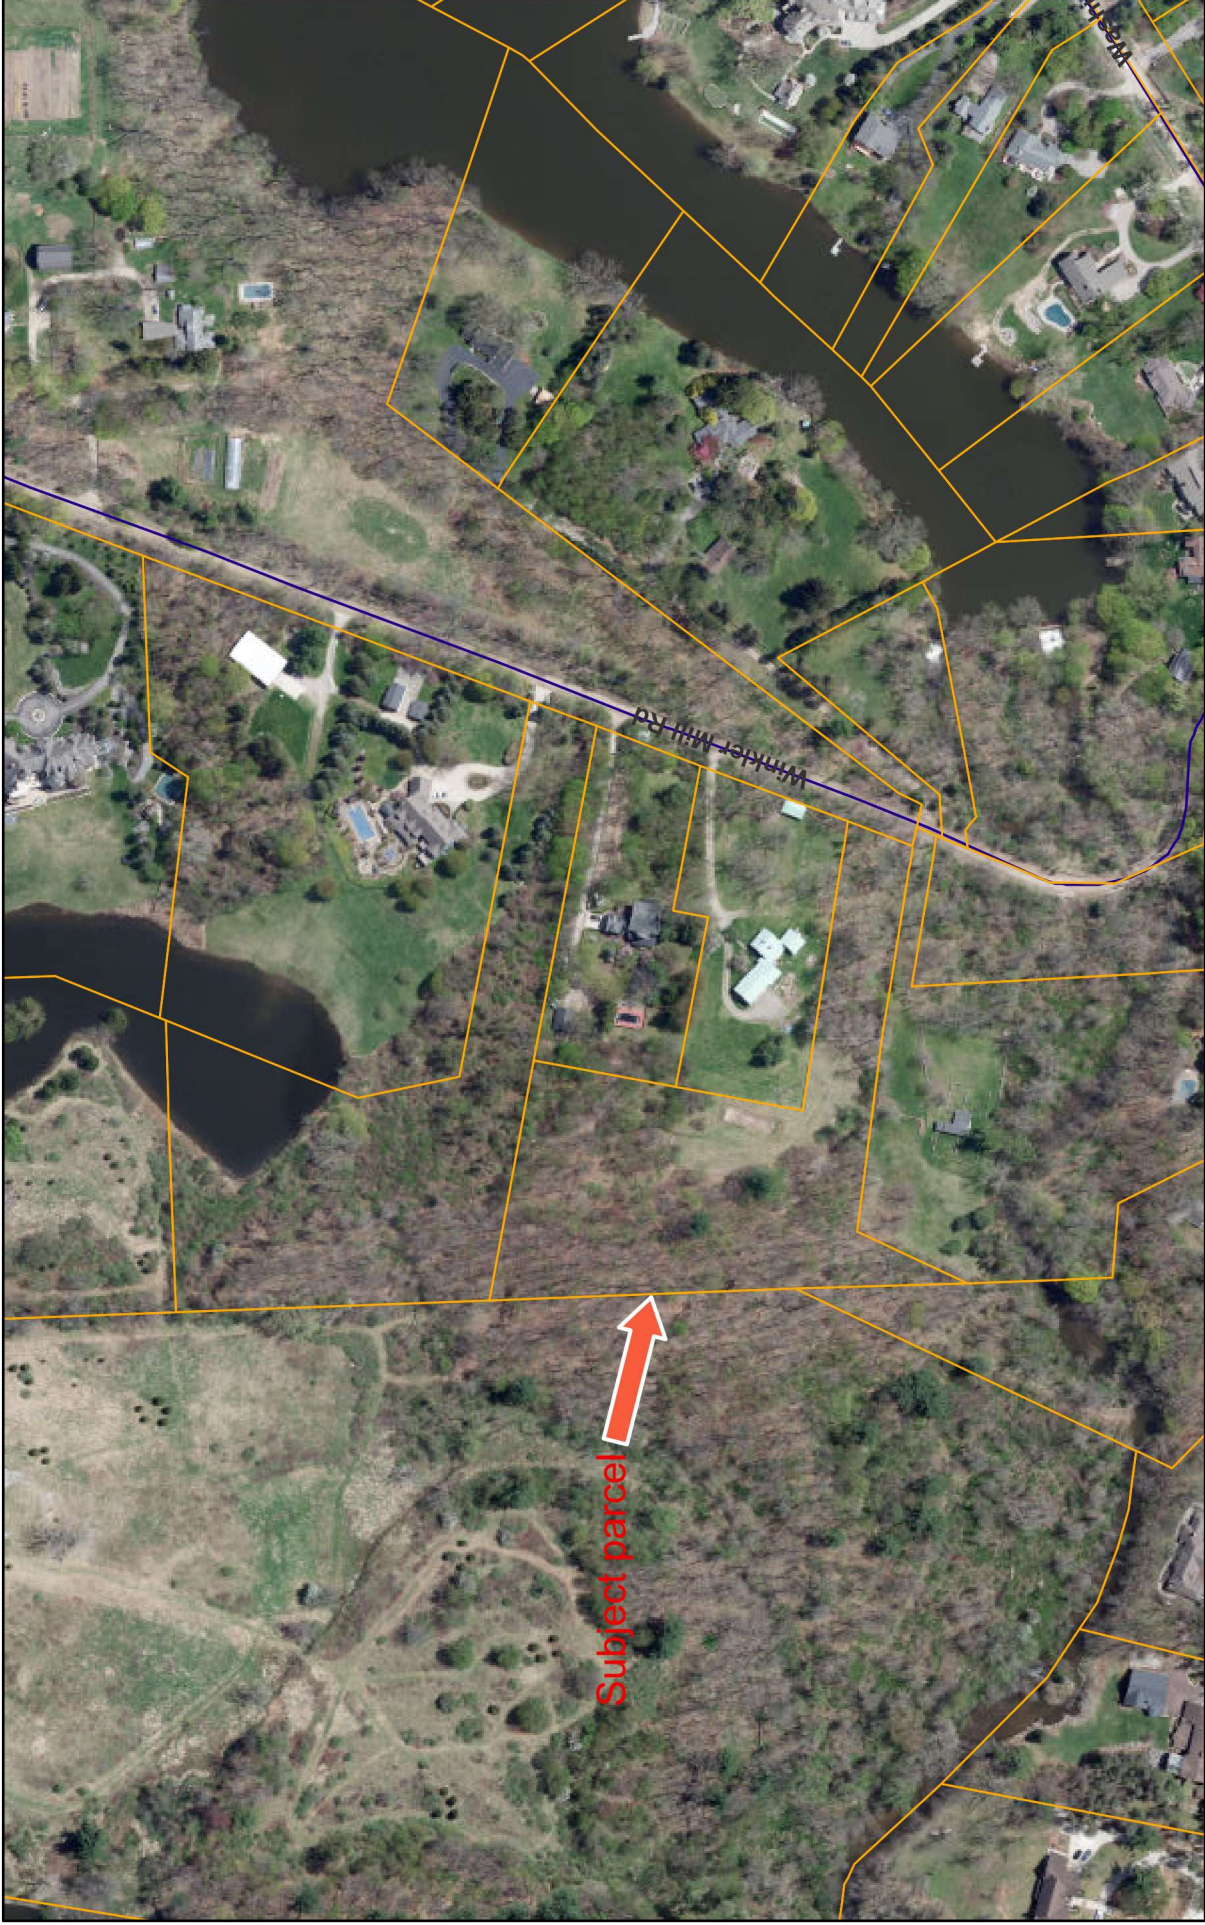

Parcel 15-01-201-021

7/2/2026, 10:03:22 AM

□ Tax Parcel (RH)

1:4,514

0 0.03 0.06 0.09 0.11 mi

0 0.04 0.09 0.18 km

Oakland County, Michigan, SEMCOG, Esri, HERE, Garmin, GeoTechnologies, Inc., USGS, EPA, NRCAn, Esri, HERE, Garmin, (c)