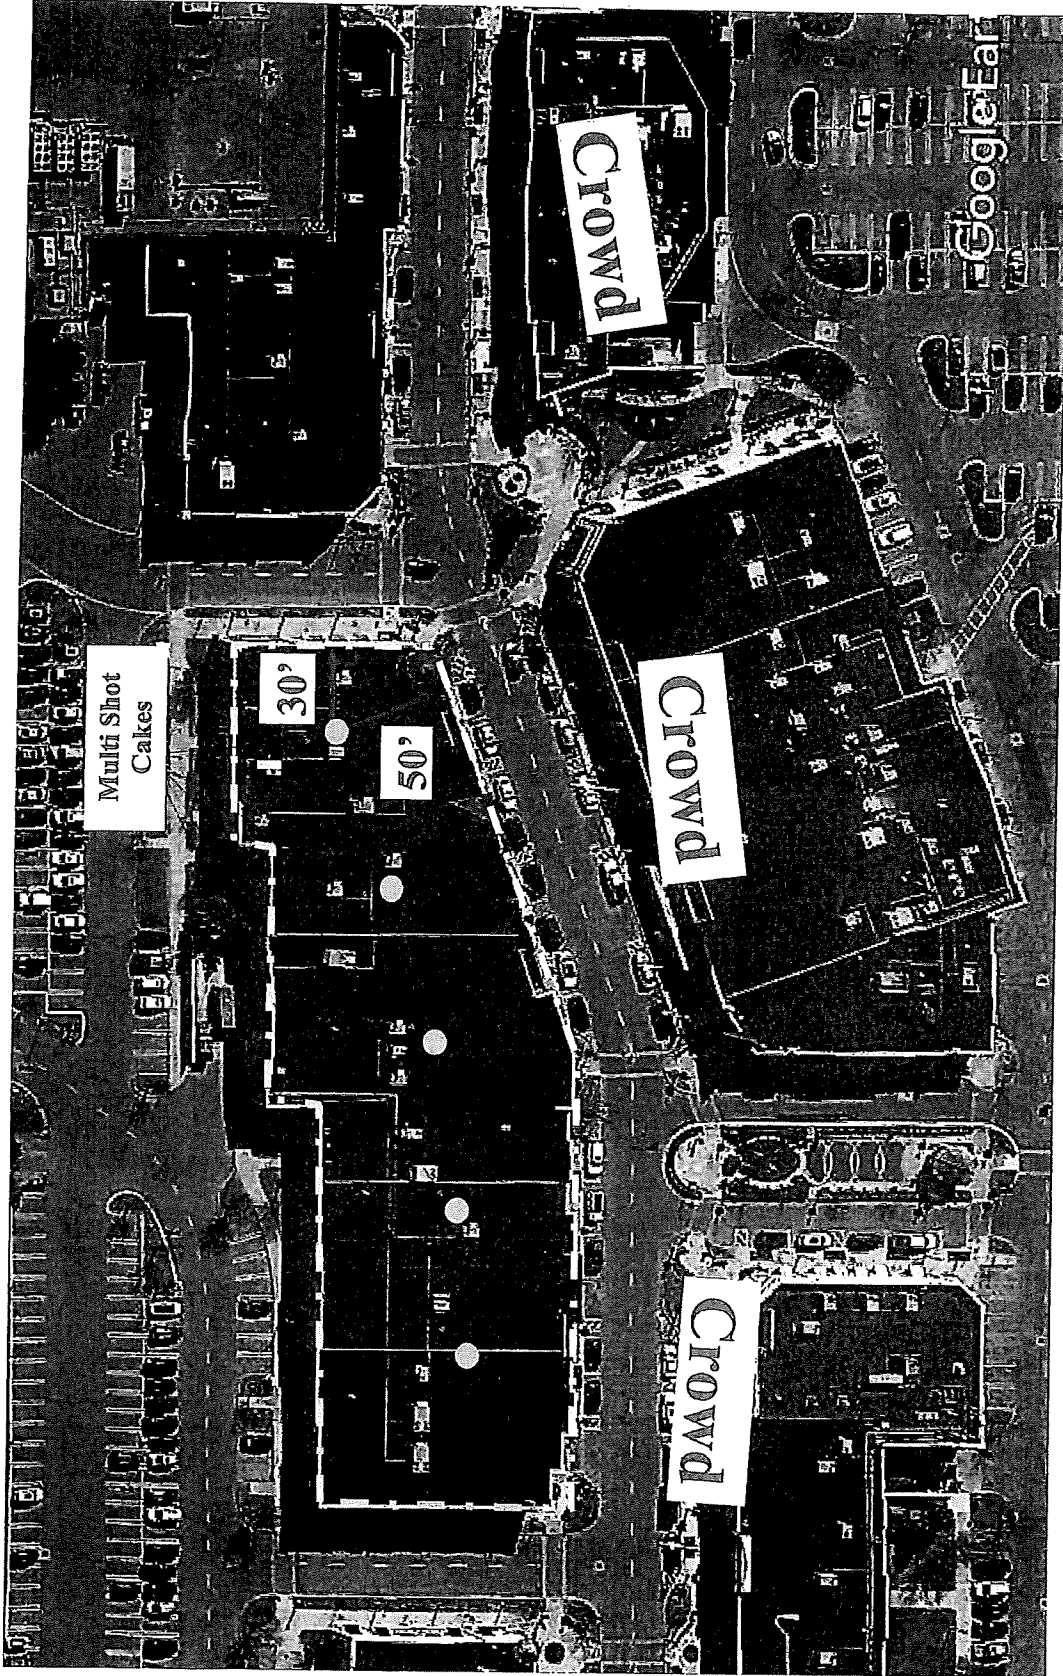

# City of Rochester Hills: Light the Village

Festival Park: Village Main, Rochester Hills, Michigan 48307

Distance Required to Meet NFPA 1126

1" → 1.5"

10' → 30'

AMERICAN FIREWORKS COMPANY

RFS 2021