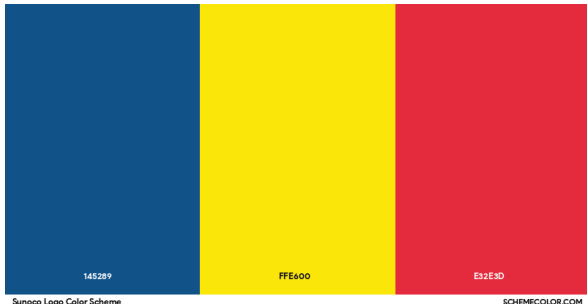

Repsol Gas Stations in Spain ... **A gas station can also be a modern work of art**

Jennifer MacDonald, Sara Roediger, please publish before the meeting these photos and these PDFs, thoughts in your planning commission packet with the agenda item in the public comment section ... Planning Commission March 18, 2025

Kenny Koza always thanks for your time.

c.c. Jennifer MacDonald, Sara Roediger, Bryan Barnett, Marvie Neubauer, and architect, Mel Beba, GVA & Associates inc.

Architecture is art, but unlike art that can be hung inside a gallery architecture is public art and can have either good or bad consequences affecting a cities character and charm.

Scot Beaton -- semiretired five time NYC Clio award winning advertising designer.
political experience former Rochester Hills City Council member 1988 to 1997 President, Rochester Hills City Council
655 Bolinger Street Rochester Hills MI 48307
<https://www.linkedin.com/in/scot-beaton-474a7b51>
scotbeaton@gmail.com

note: my ideas are always free.

note: We both know Sunoco awnings are pre-made in a box, like building furniture from an Ikea store ... saves owners money and time. I'm sure the Repsol Gas Stations in Spain awnings come in a box too. Kenny Koza, Mel Beba, GVA & Associates inc. ... you could have your team take the time to research the cost.

<https://www.schemecolor.com/sunoco-logo-colors.php>

Gray Bricks ... <https://psychcentral.com/depression/decreased-perception-of-color-in-depression>

“Gray is often considered a neutral color – a color absent of emotion – in color psychology, which may account partially for why it’s likened to feelings of depression.”

Yellow Bricks ... <https://goodordering.com/blogs/blog/the-psychology-of-yellow>

“Why is yellow a happy color? Research has suggested two main reasons why yellow is considered the happiest color. Many studies have linked the psychological powers of yellow to the sun. Sunlight helps to lift our mood and improve our outlook on life as well as being the source of life on earth.”