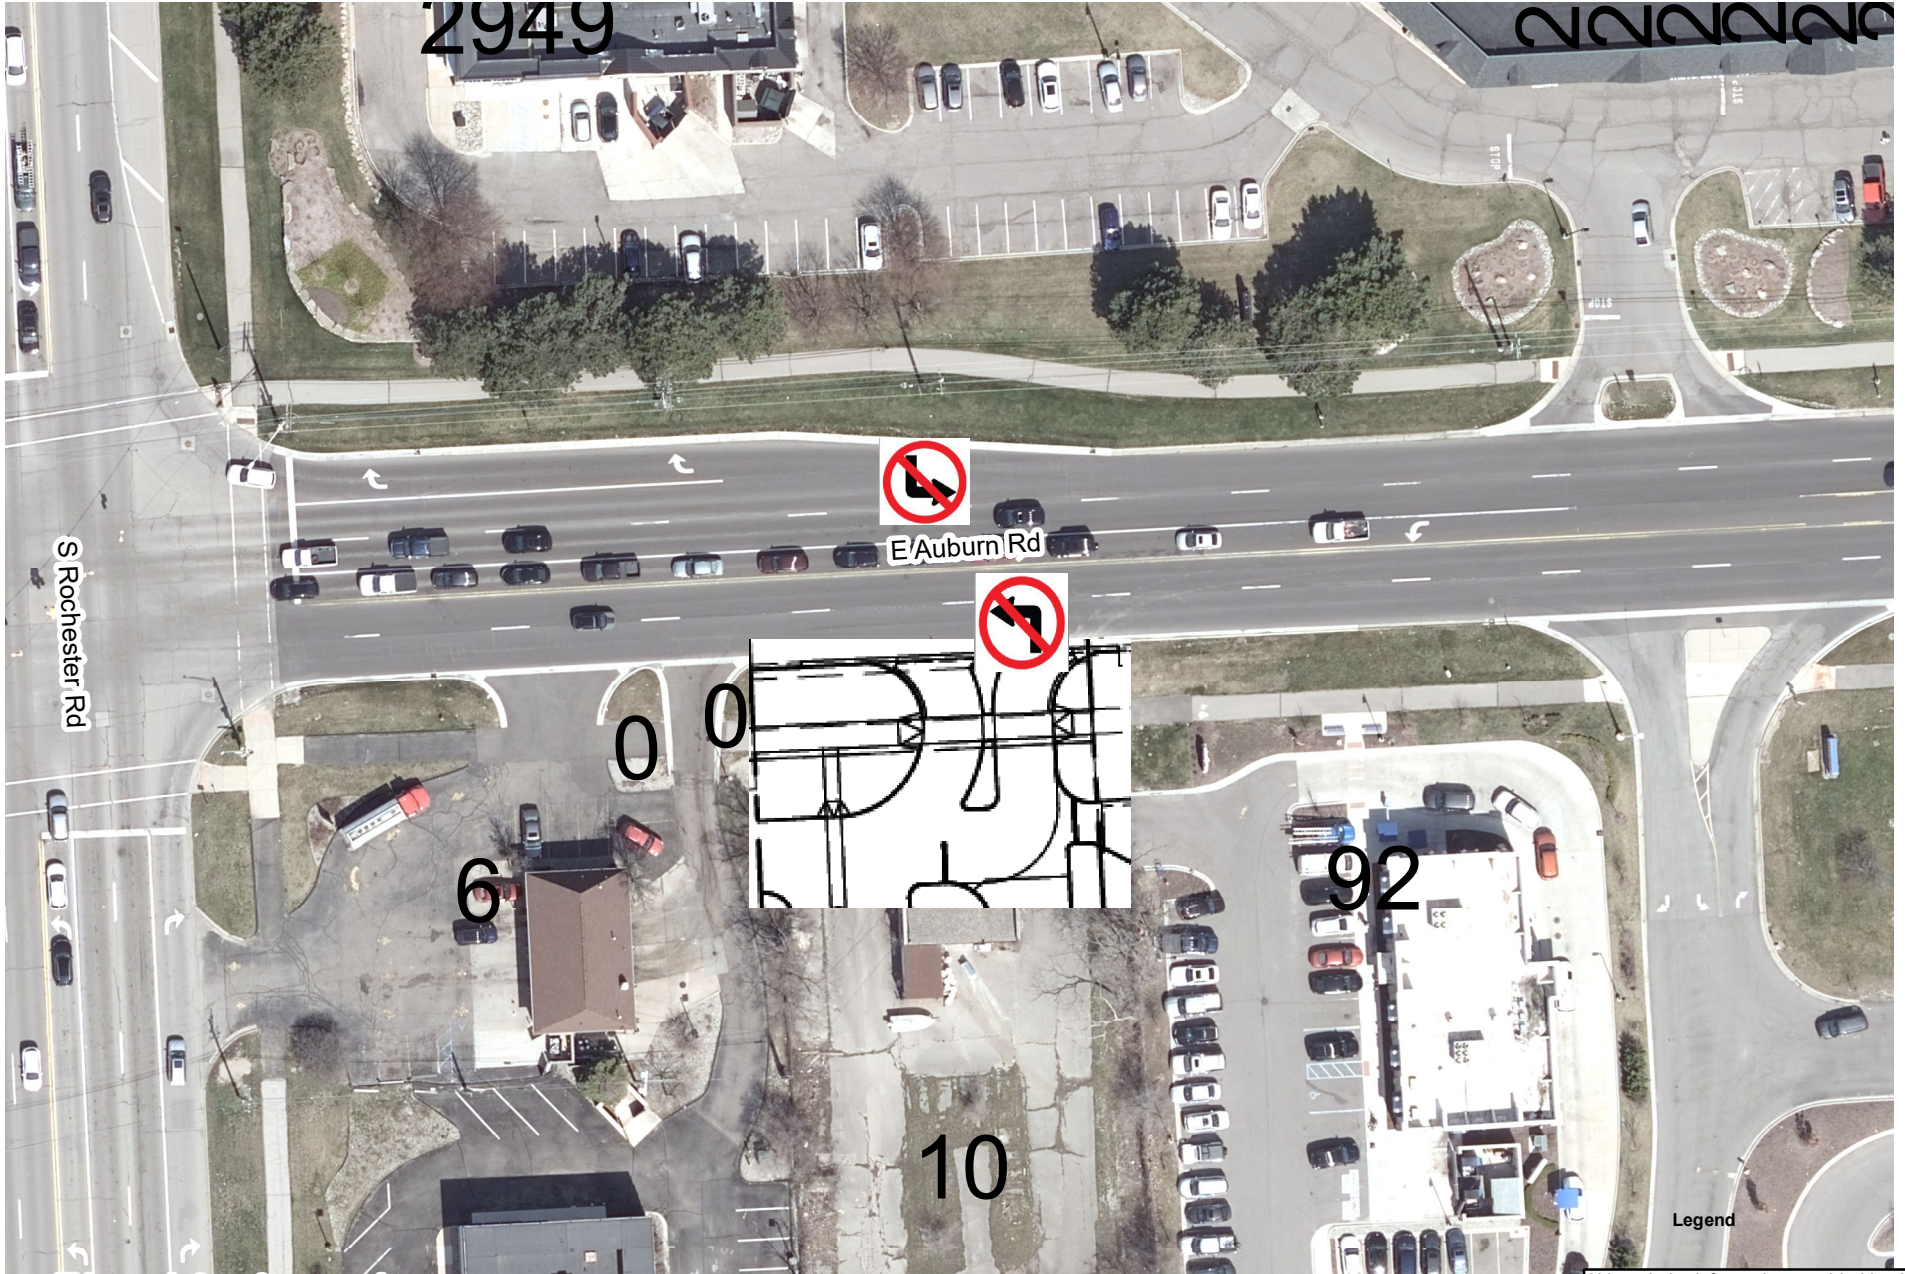

TCO TM-42

**NO LEFT TURN RESTRICTION-
All Directions- 10 E Auburn**

**This map is for reference only-
Not intended to replace Miss Dig-
Call 811 72 hours in advance for stakeout**

100 50 0 100 Feet

Although the information provided by this map is believed to be reliable, its accuracy is not warranted in any way. The City of Rochester Hills assumes no liability for any claims arising from the use of this map.