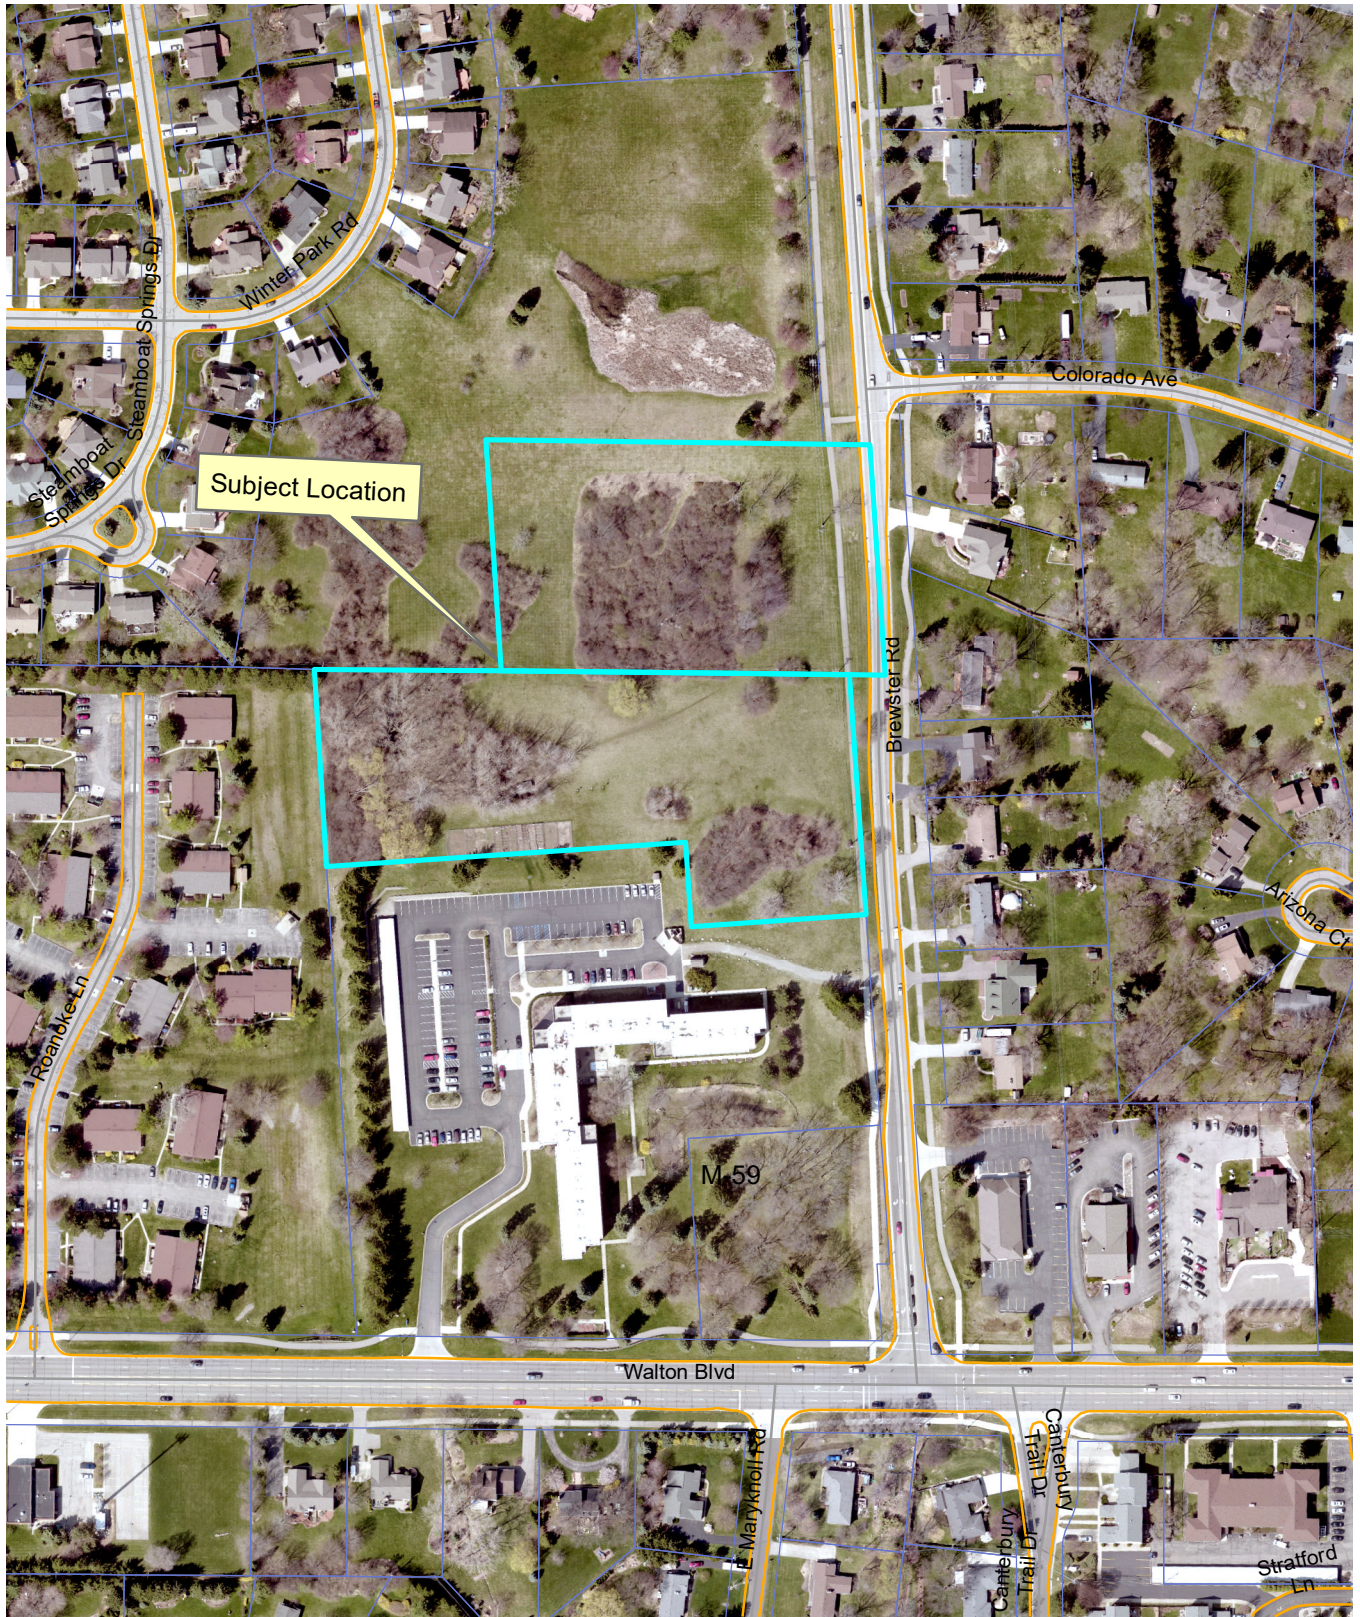

Location Map Brewster Village

Subject Location

M 59

Walton Blvd

Colorado Ave

Brewster Rd

Roanoke Ln

Stratford Ln

Canterbury Trail Dr

Maryknoll Rd

Aerial photographs as of April 2015
TaxParcel lines were obtained on 2/17/17 from Oakland County.
Although the information provided by this map is believed to be reliable, its accuracy is not warranted in any way. The City of Rochester Hills assumes no liability for any claims arising from the use of this map.

5/1/17

1 inch = 250 feet