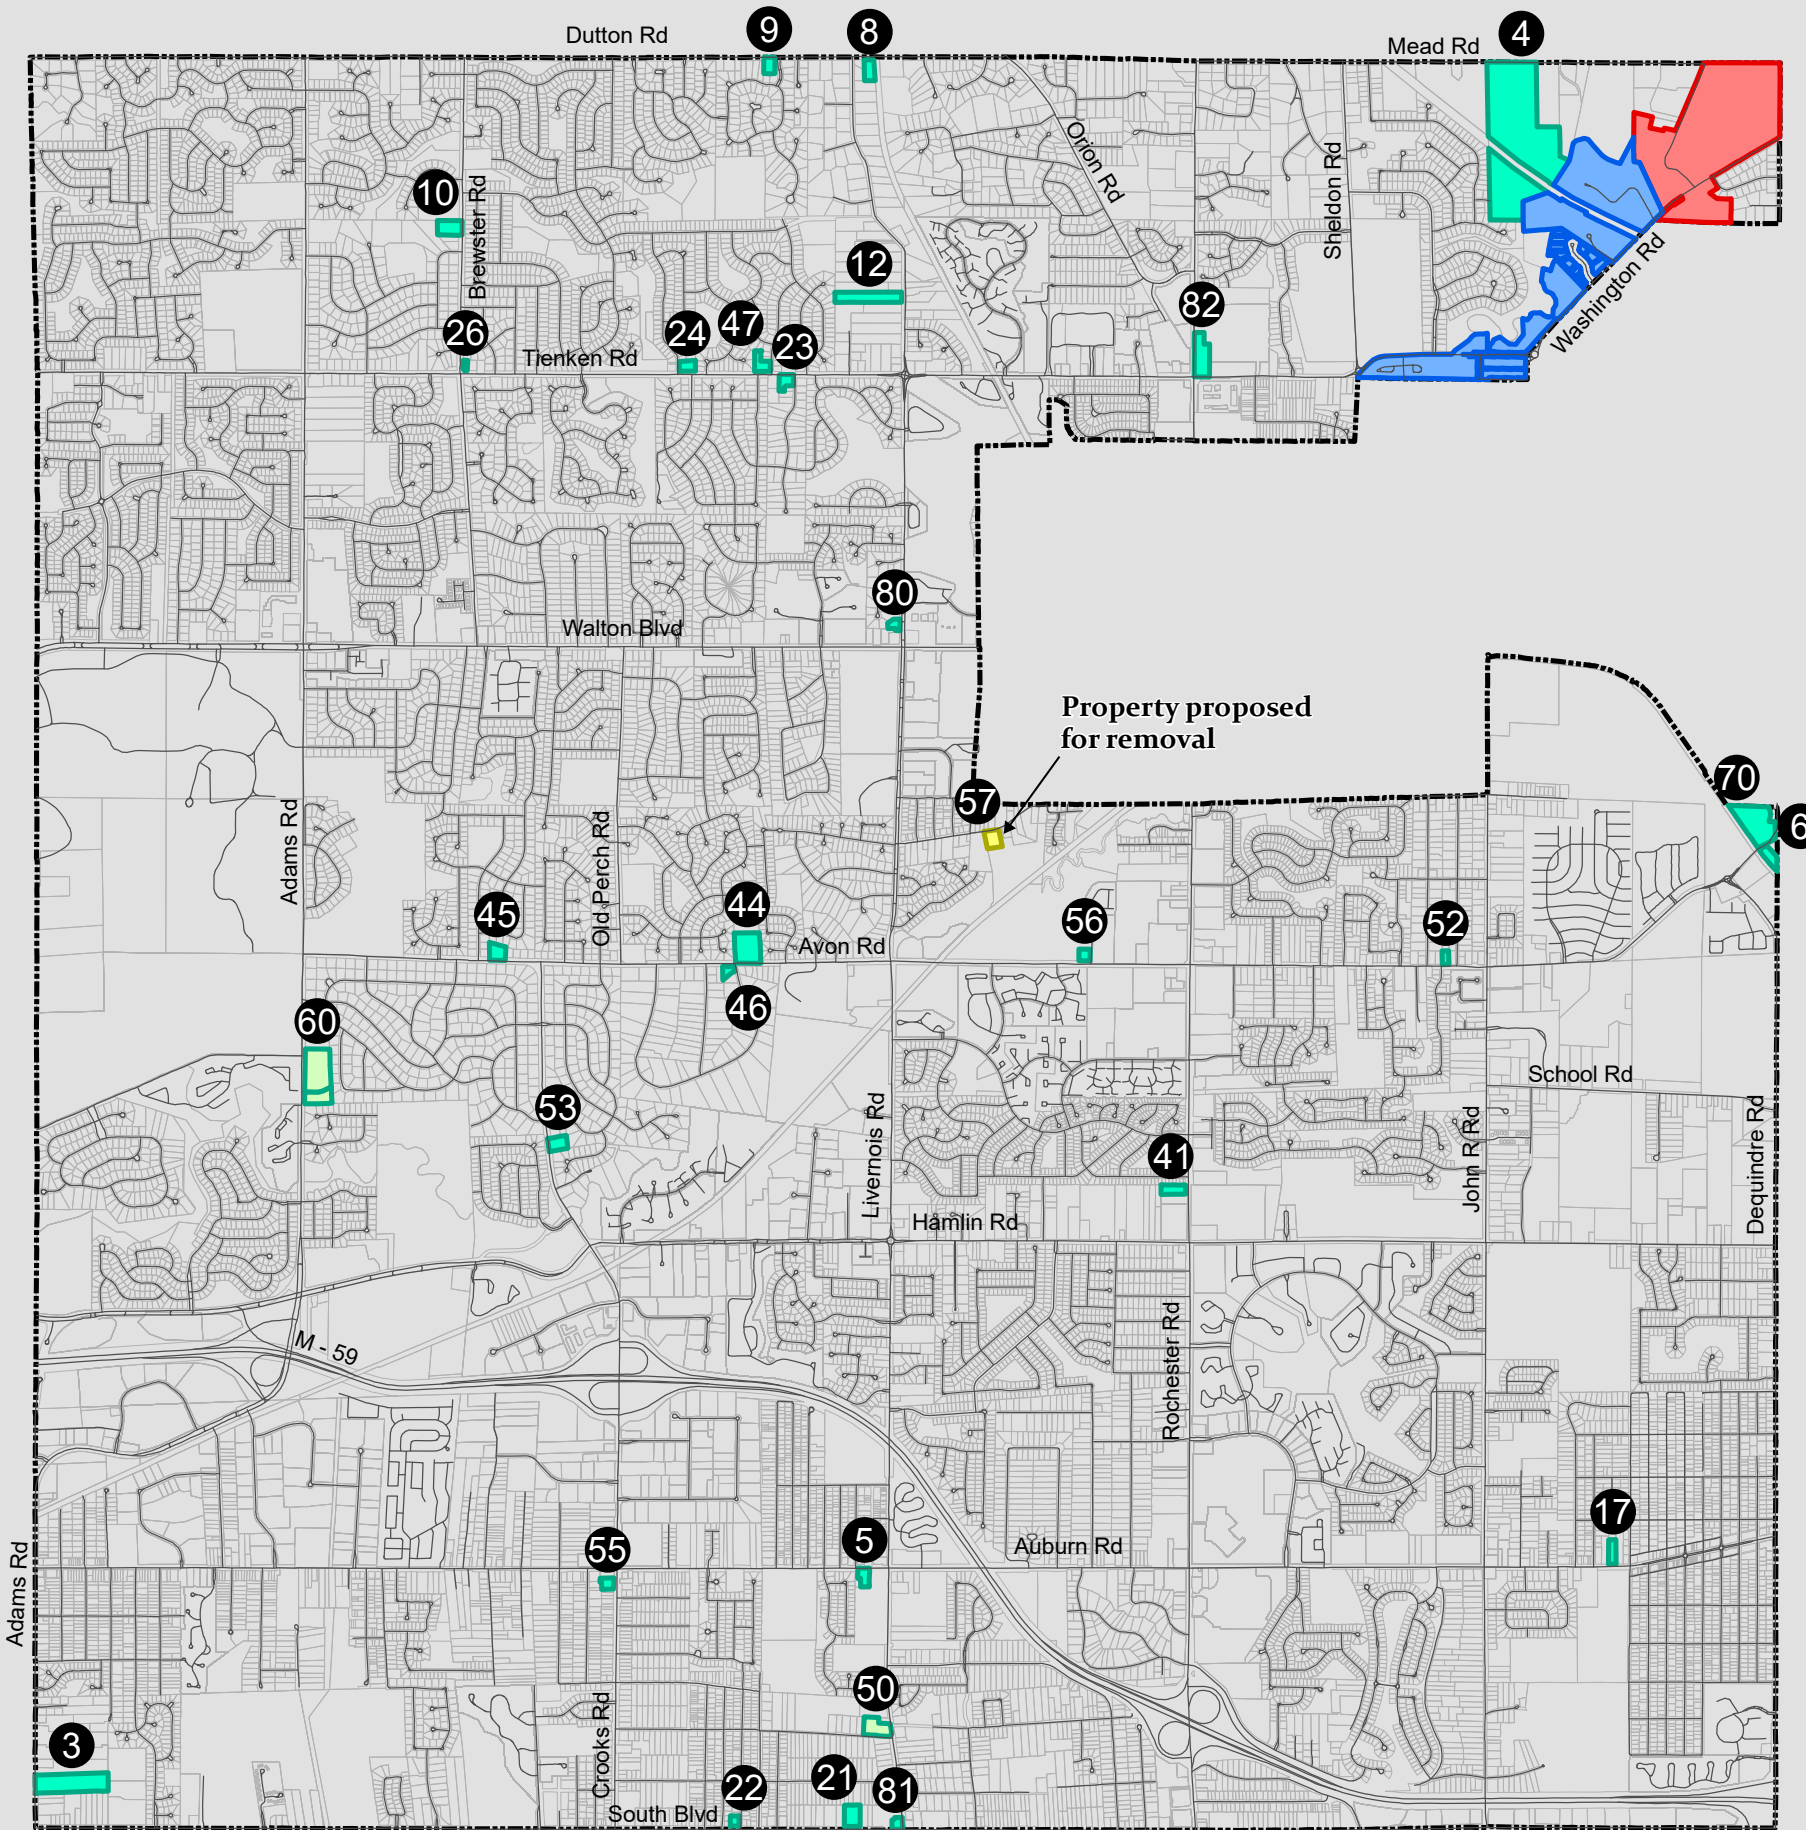

# Historic Districts & Sites

Reference Number	ADDRESS
3	3861 S Adams Rd
4	1100 Mead Rd
4	1100 Mead Rd
5	1081 W Auburn Rd
6	1950 E Avon Rd
8	1005 Dutton Rd
9	1481 Dutton Rd
10	1381 Brewster Rd
12	1207 N Livernois Rd
17	1425 E Auburn Rd
21	1160 South Blvd W
22	1580 South Blvd W
23	1365 W Tienken Rd
24	1750 W Tienken Rd
26	2498 W Tienken Rd
41	1812 S Rochester Rd
44	1568 W Avon Rd
45	2332 W Avon Rd
46	1631 W Avon Rd
47	1470 W Tienken Rd
50	3610 S Livernois Rd
52	861 E Avon Rd
53	1841 Crooks Rd
55	3030 Crooks Rd
56	370 W Avon Rd
57	1021 Harding Ave
60	1385 S Adams Rd
60	1385 S Adams Rd
70	23 Mile Rd & Dequindre Rd
80	71 N Livernois Rd
81	3976 S Livernois Rd
82	6841 N Rochester Rd & 6875 N Rochester Rd

- Noncontiguous Historic District
- Noncontiguous Under Study
- Noncontiguous Proposed Removal
- Stoney Creek Historic District
- Winkler Mill Historic District
- City Boundary

Published by MIS Department  
07/01/2015

Although the information provided by this map is believed to be reliable, its accuracy is not warranted in any way. The City of Rochester Hills assumes no liability for any claims arising from the use of this map.