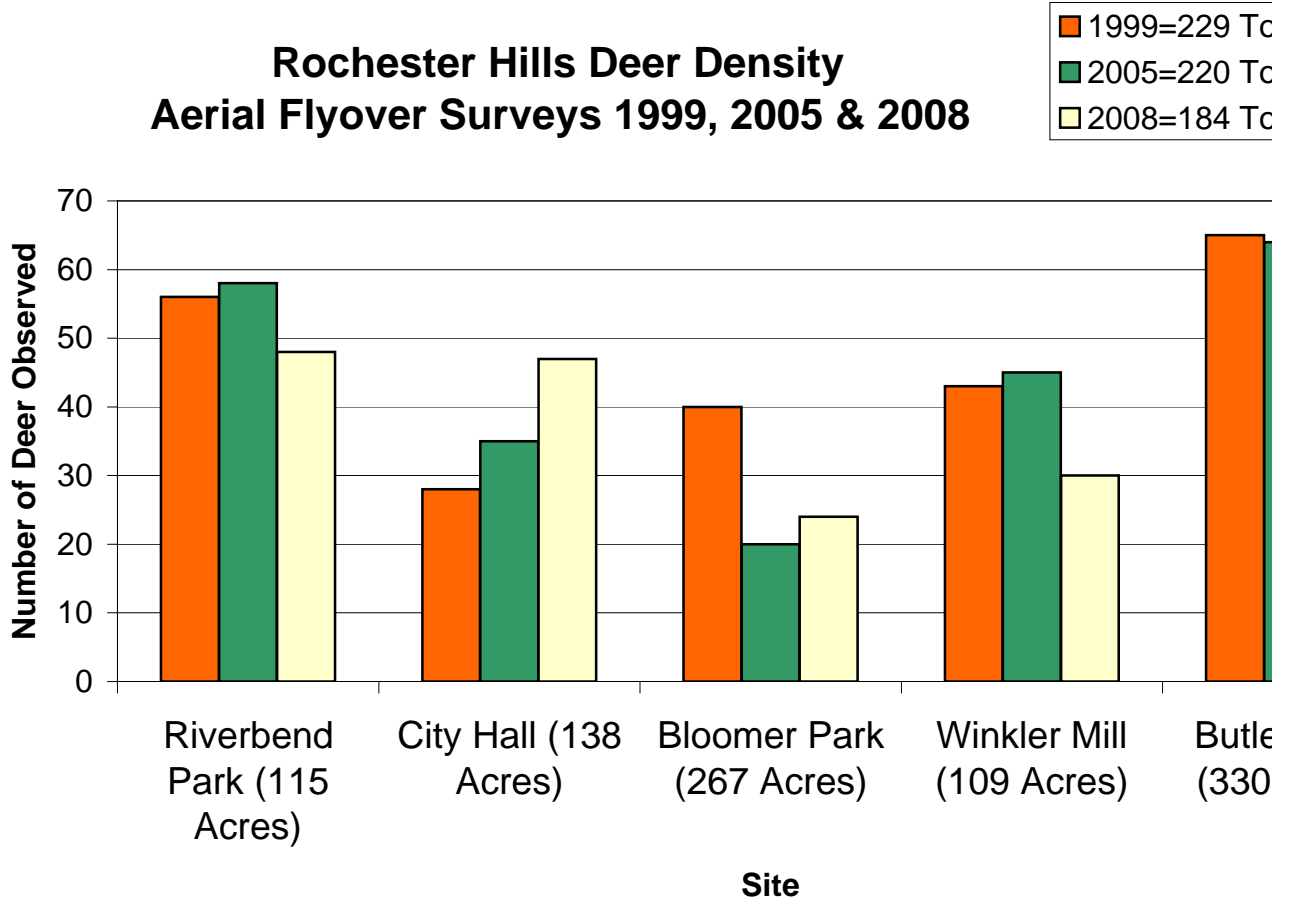

Riverbend Hall (138 Acres) Bloomer Park (267 Acres) Winkler Mill (109 Acres) Butler Road (330 Acres)

1999=229 Total Deer	56	28	40	43	65
2005=220 Total Deer	58	35	20	45	64
2008=184 Total Deer	48	47	24	30	36

Rochester Hills Deer Density Aerial Flyover Surveys 1999, 2005 & 2008

9 Total Deer
0 Total Deer
4 Total Deer

utler Road
330 Acres)