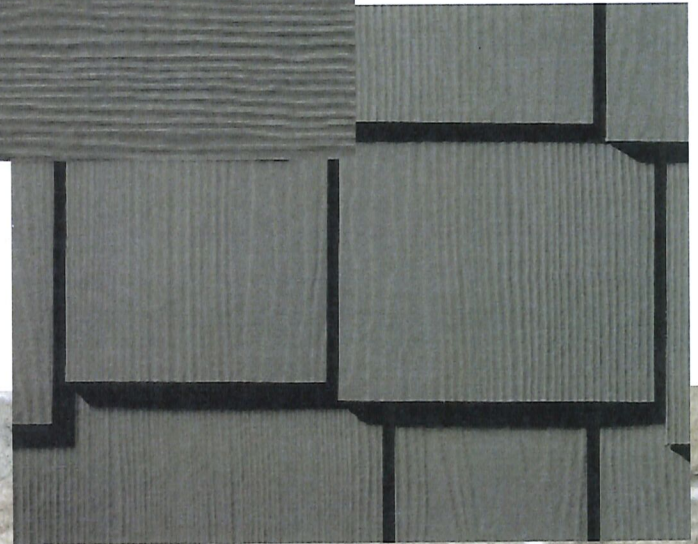

Exterior Package – Brewster Village; All siding Hardie colors or equal

<i>Siding - Horizontal</i>	<i>Siding - Shake</i>	<i>Roof</i>	<i>Brick</i>	<i>Trim</i>	<i>Stone</i>	<i>Gutters</i>	<i>Garage Door</i>
Monterrey Taupe - Hardie	Monterrey Taupe - Hardie	Rustic Slate – Tamko	Petoskey – Meridian Brick	White	Hampton – Shouldice	White	White
Khaki Brown – Hardie	Khaki Brown – Hardie	Rustic Redwood - Tamko	Charleston – Columbus Brick	White	Frontenac – Shouldice	White	White
Timber Bark - Hardie	Timber Bark - Hardie	Weathered Wood - Tamko	Fort Mill – Triangle Brick	White	Kingston – Shouldice	White	White
Iron Gray – Hardie	Iron Gray – Hardie	Rustic Black – Tamko	Old South – Triangle Brick	White	Roberval - Shouldice	White	White
Aged Pewter – Hardie	Aged Pewter – Hardie	Weathered Wood - Tamko	Wakefield – Columbus Brick	White	Kingston – Shouldice	White	White
Rich Espresso - Hardie	Rich Espresso - Hardie	Weathered Wood - Tamko	Northampton – Triangle Brick	White	Hampton - Shouldice	White	White

Brewster Village Pack A

RB
ROBERTSON
BROTHERS
HOMES

Brewster Village Pack B

Brewster Village Pack C

Brewster Village Pack D.

RB
ROBERTSON
BROTHERS
HOMES

Brewster Village Pack E

Brewster Village Pack F