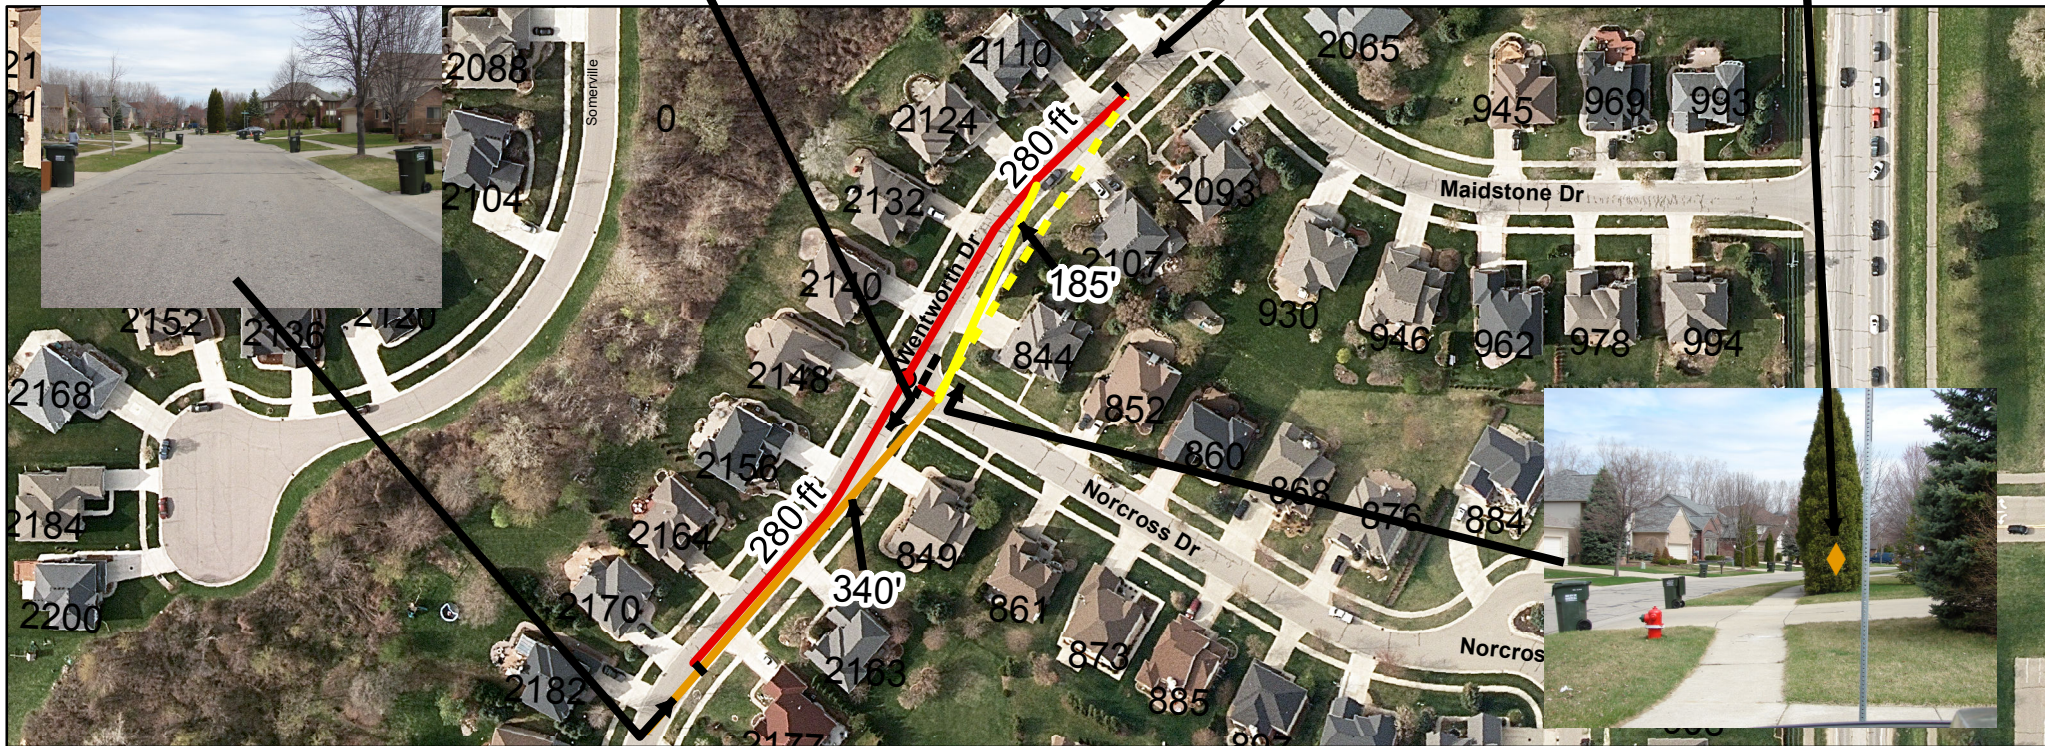

Front end of car

280' mark can not be seen due to trees

East Hampton Sub Norcross Dr -Wentworth Dr

- 280 ft Sight Distance Requirement
- 340 ft Sight Distance Facing South
- 185 ft Sight Distance Facing North

1 inch = 150 feet