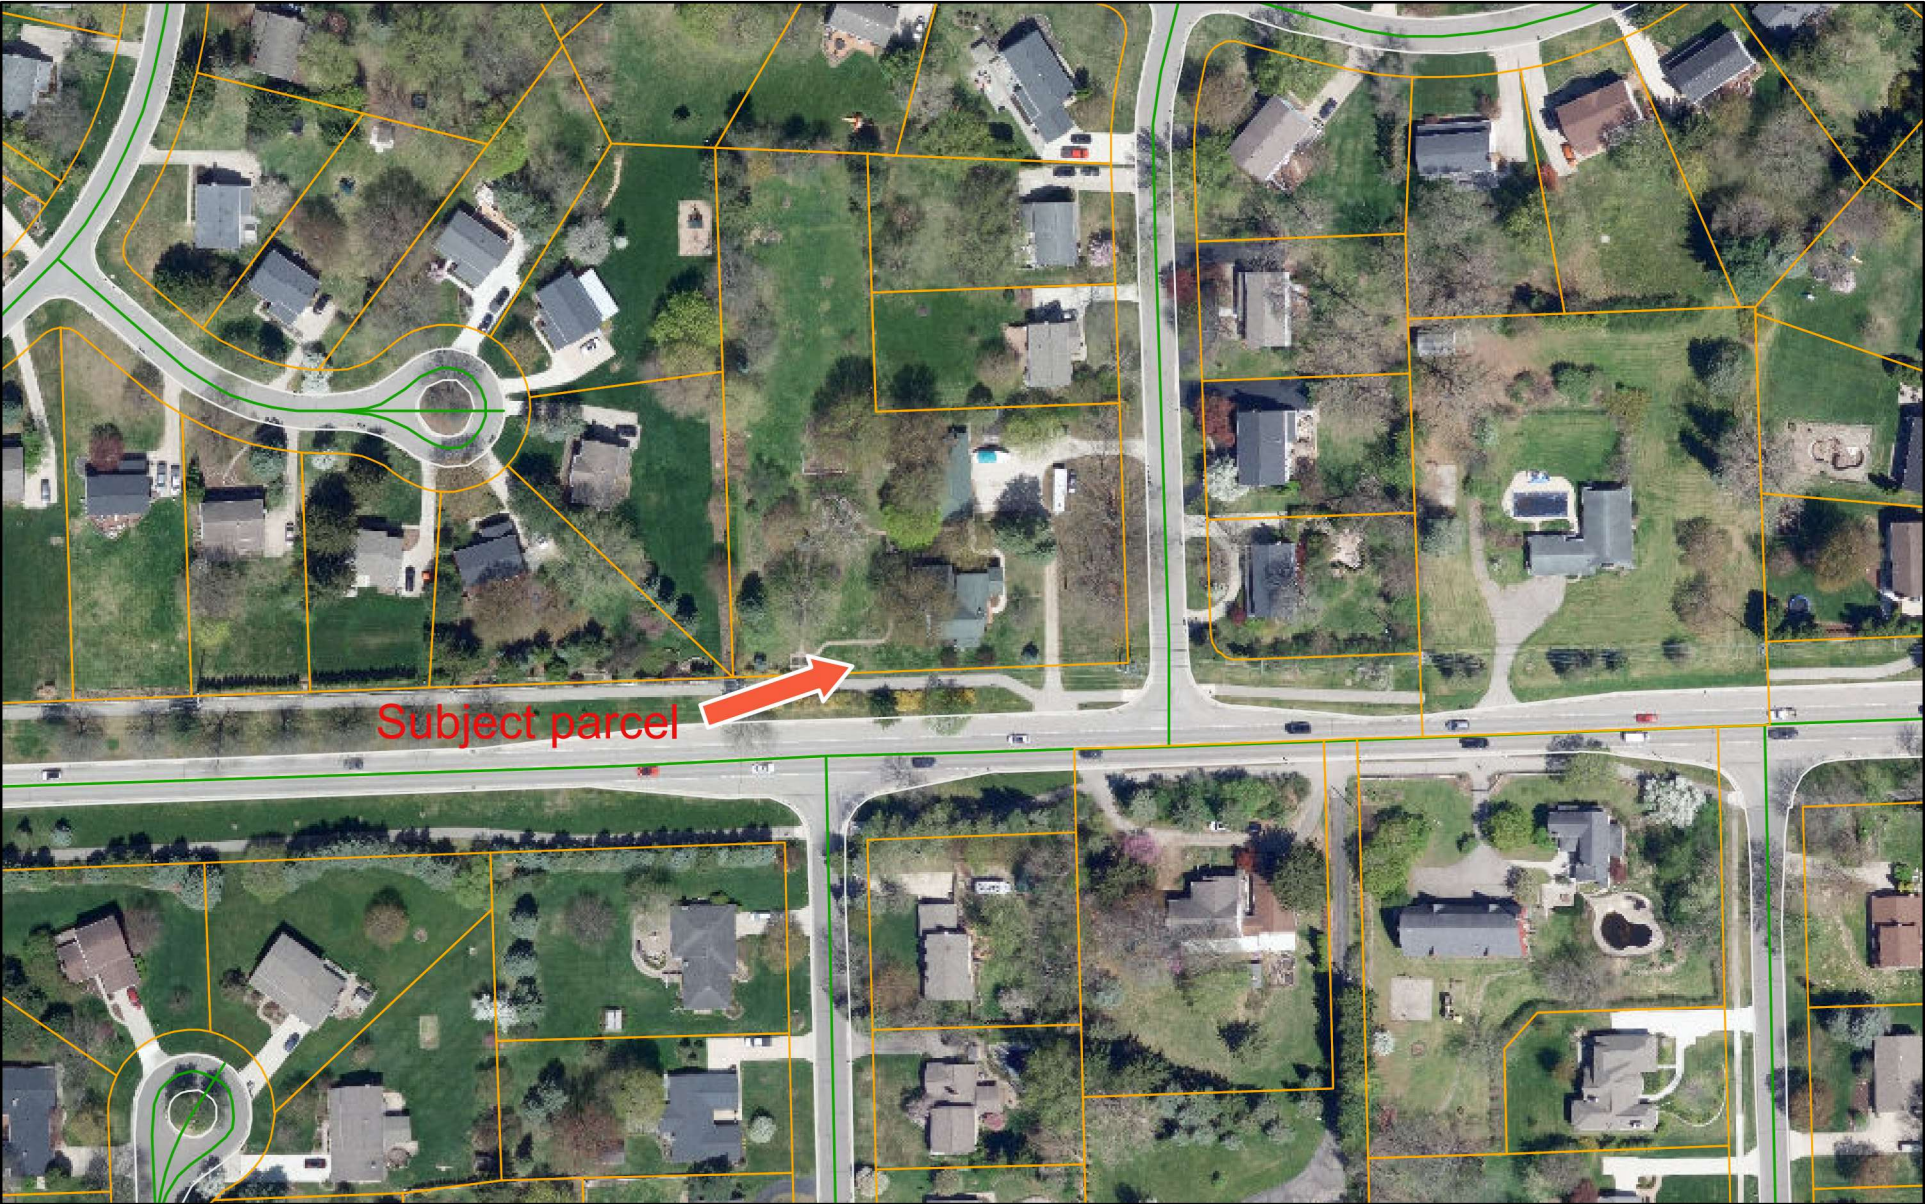

Location Map - 1470 W. Tienken Rd.

5/5/2026, 1:53:24 PM

-  Tax Parcel (RH)
-  Road Edge
-  Road Names

Esri, HERE, Garmin, (c) OpenStreetMap contributors, and the GIS user community, Oakland County, Michigan, SEMCOG, Esri, HERE, Garmin,