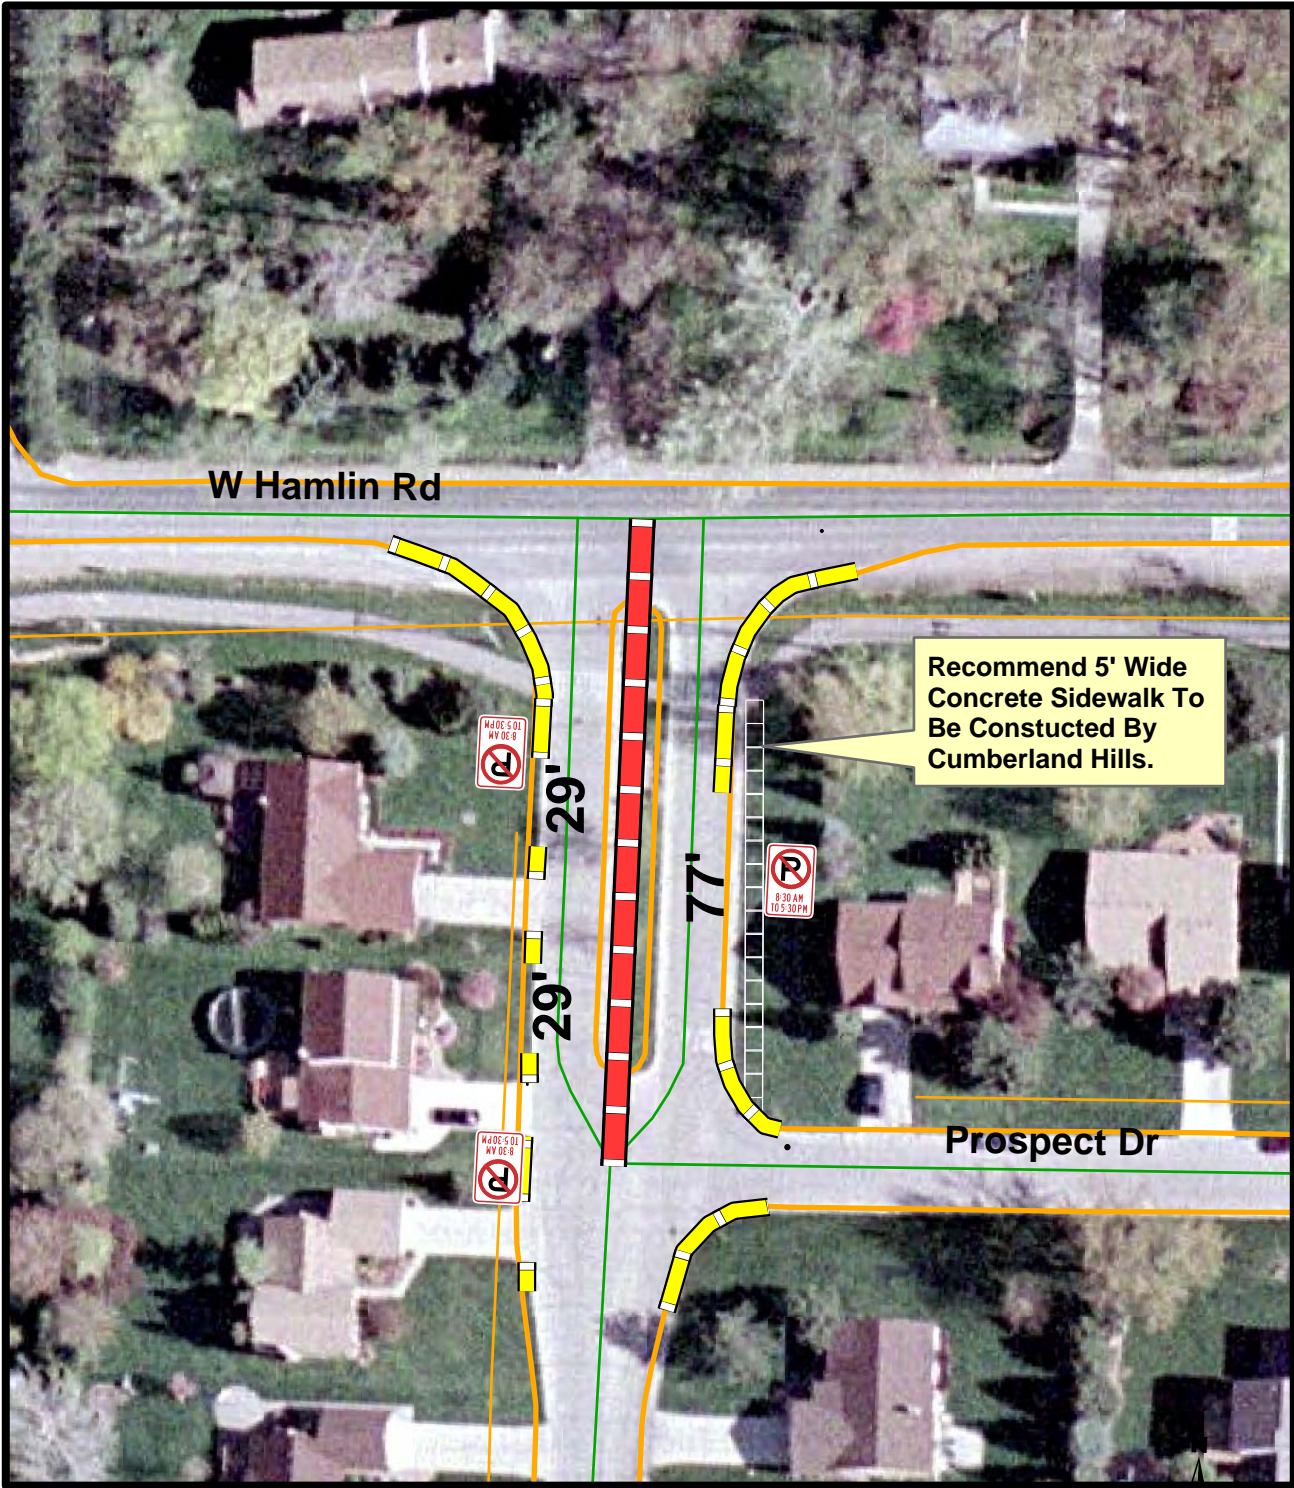

# Proposed Parking Restriction - Cumberland Drive

 Proposed - No Parking, Stopping, Standing

 Parking Prohibited By Motor Vehicle Code

1 inch equals 66 feet