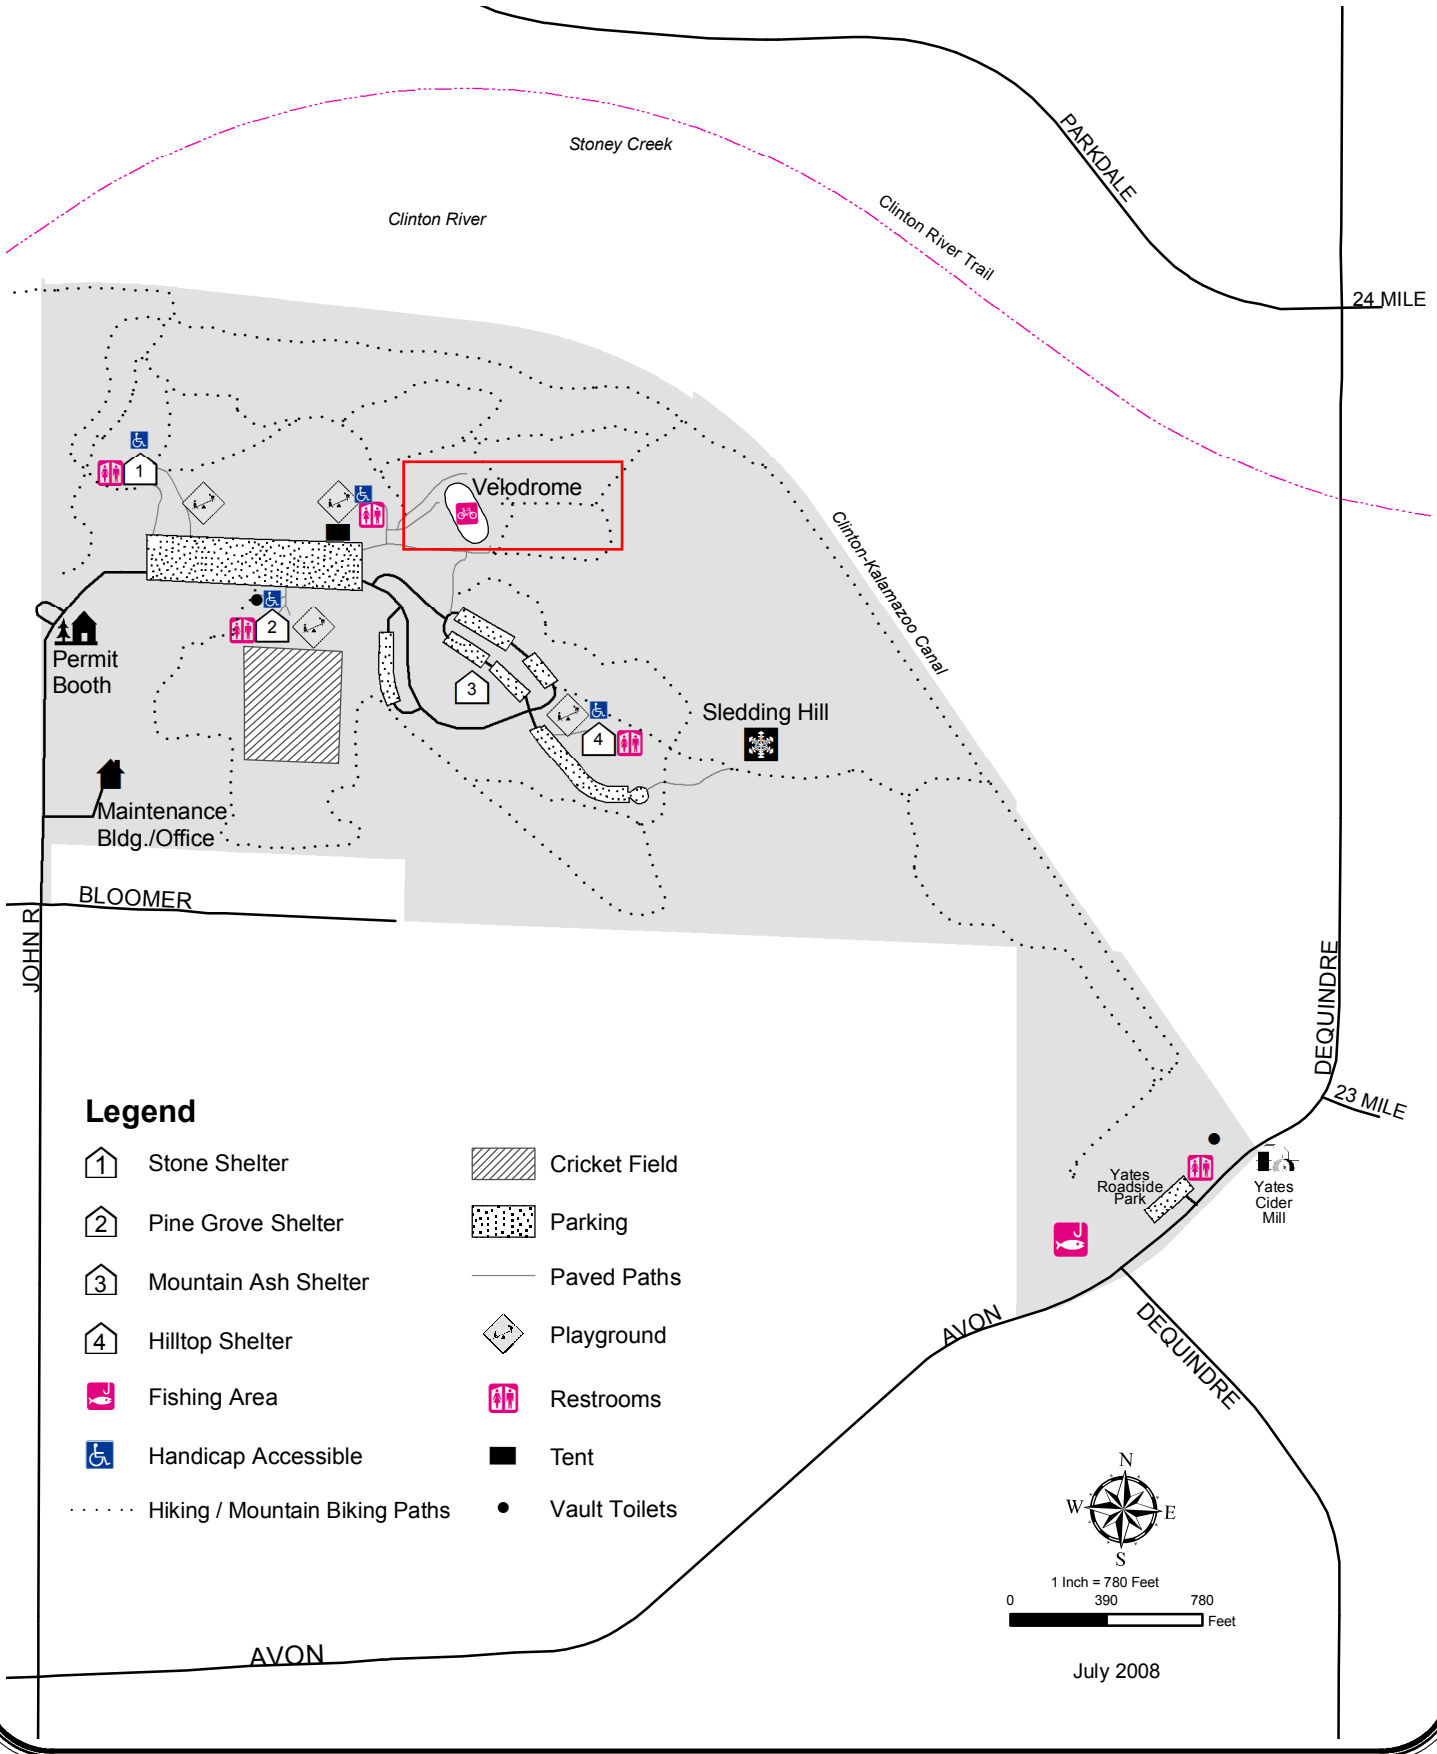

# EXHIBIT "A"

## City of Rochester Hills Bloomer Park & Yates Roadside Park

### Legend

- |                                |               |
|--------------------------------|---------------|
| Stone Shelter                  | Cricket Field |
| Pine Grove Shelter             | Parking       |
| Mountain Ash Shelter           | Paved Paths   |
| Hilltop Shelter                | Playground    |
| Fishing Area                   | Restrooms     |
| Handicap Accessible            | Tent          |
| Hiking / Mountain Biking Paths | Vault Toilets |