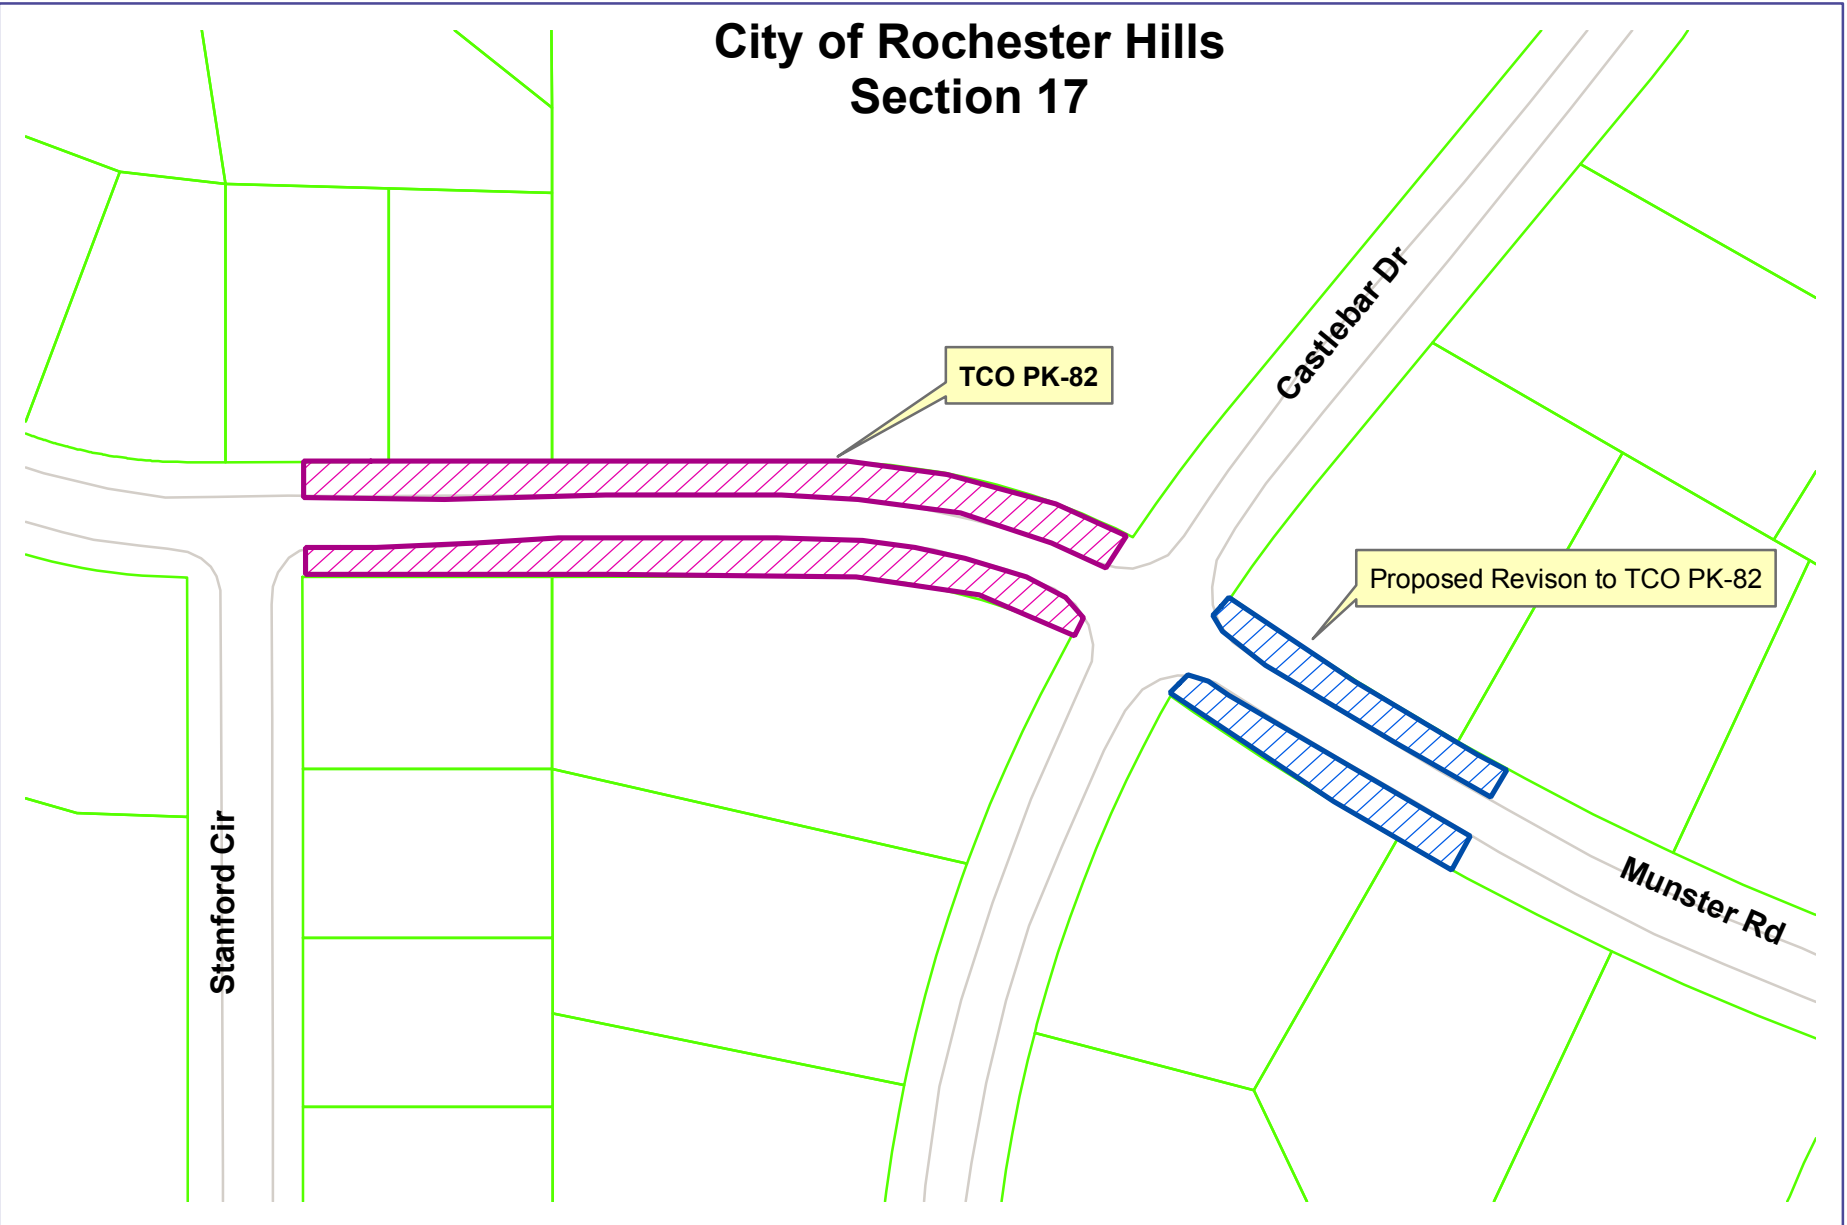

City of Rochester Hills Section 17

TCO PK-82

Proposed Revision to TCO PK-82

Stanford Cir

Castlebar Dr

Munster Rd

Legend

-  TaxParcel
-  RoadEdge

Traffic Control Order Pk-82--"No Stopping, Standing or Parking from 8:00 am to 5:00 pm during School Days only, along the north and south sides of Munster Road from Castlebar Dr. to Stanford Circle".

Proposed revision to Pk-82--adding 200' east of Castlebar on the north and south sides.