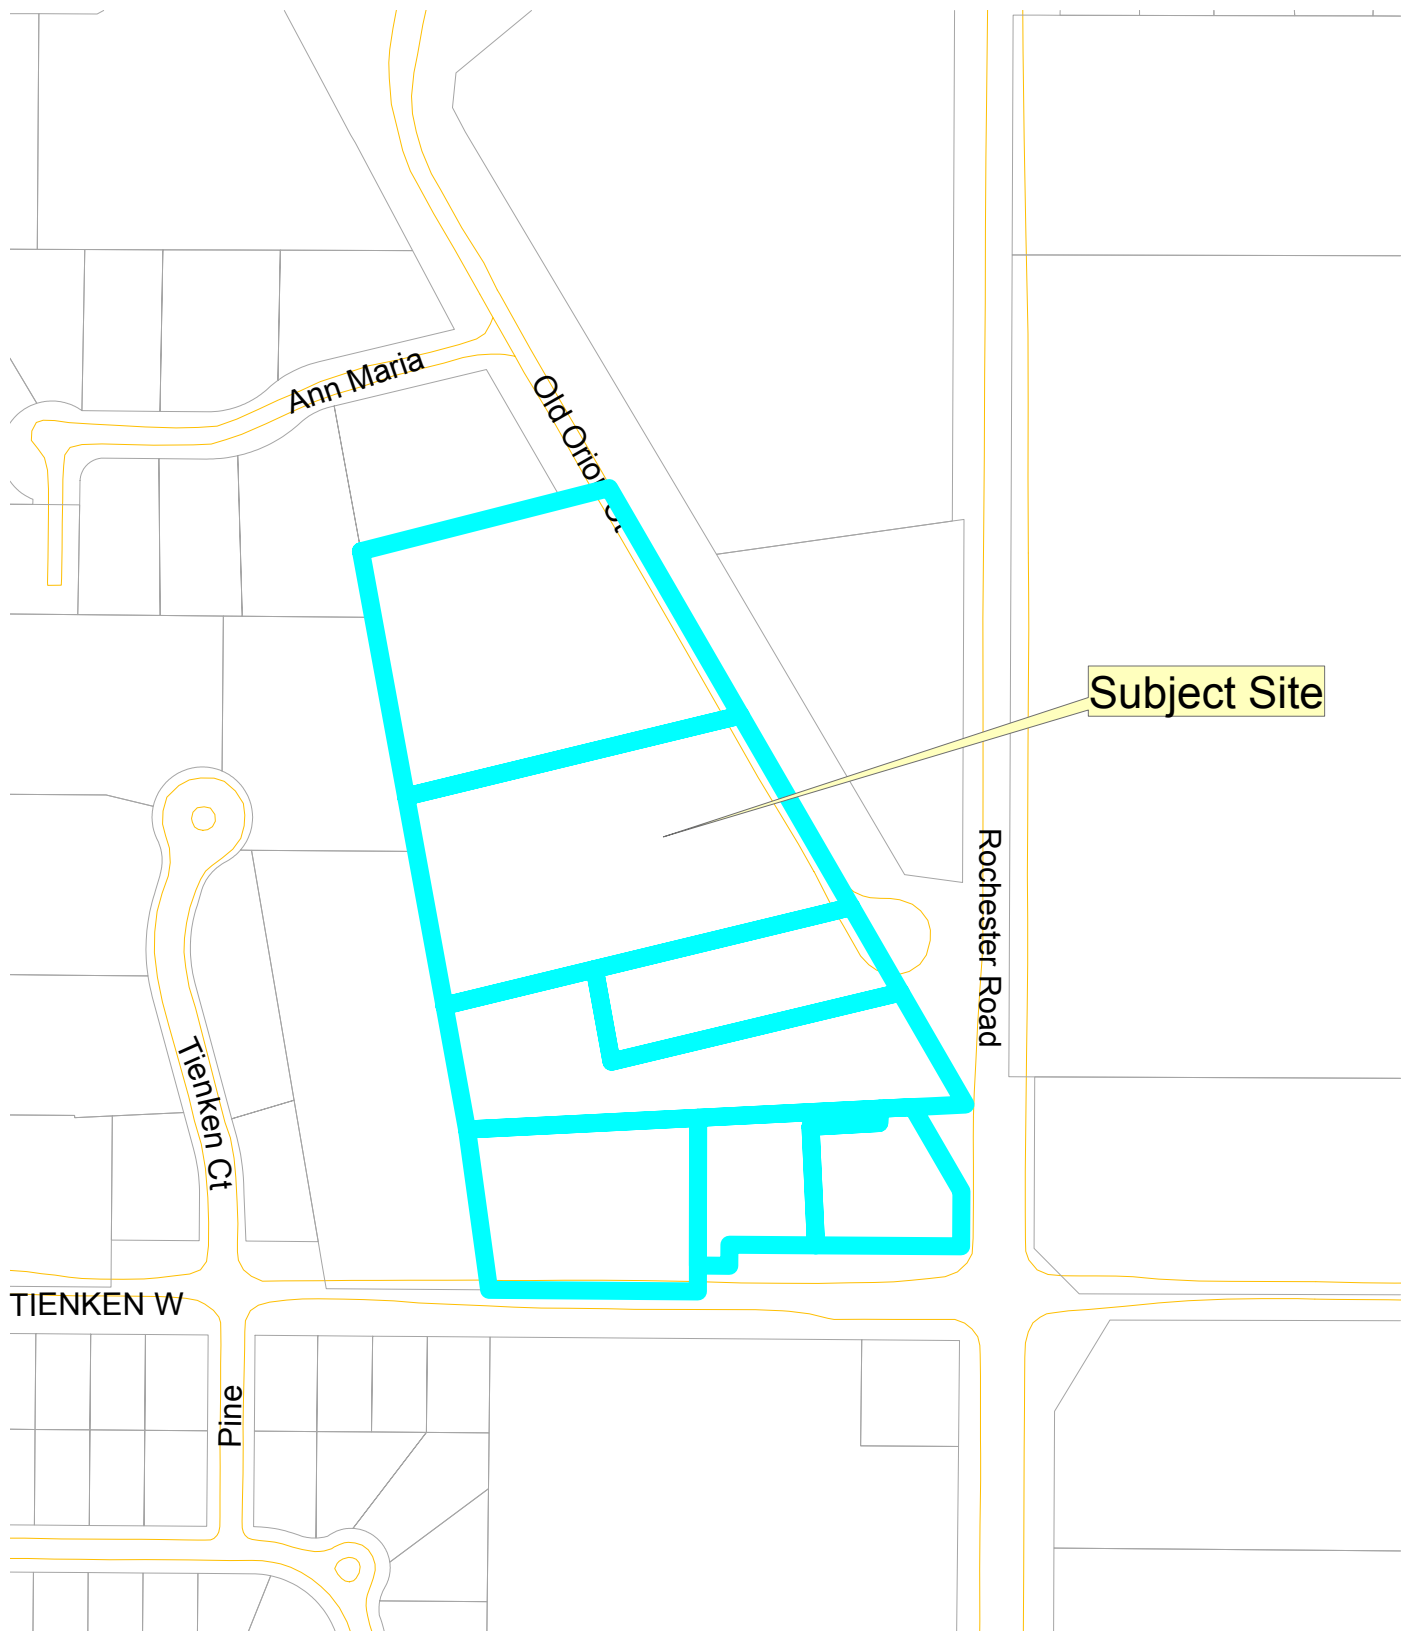

Location Map Papa Joe's Proposed PUD

Subject Site

05/13/03