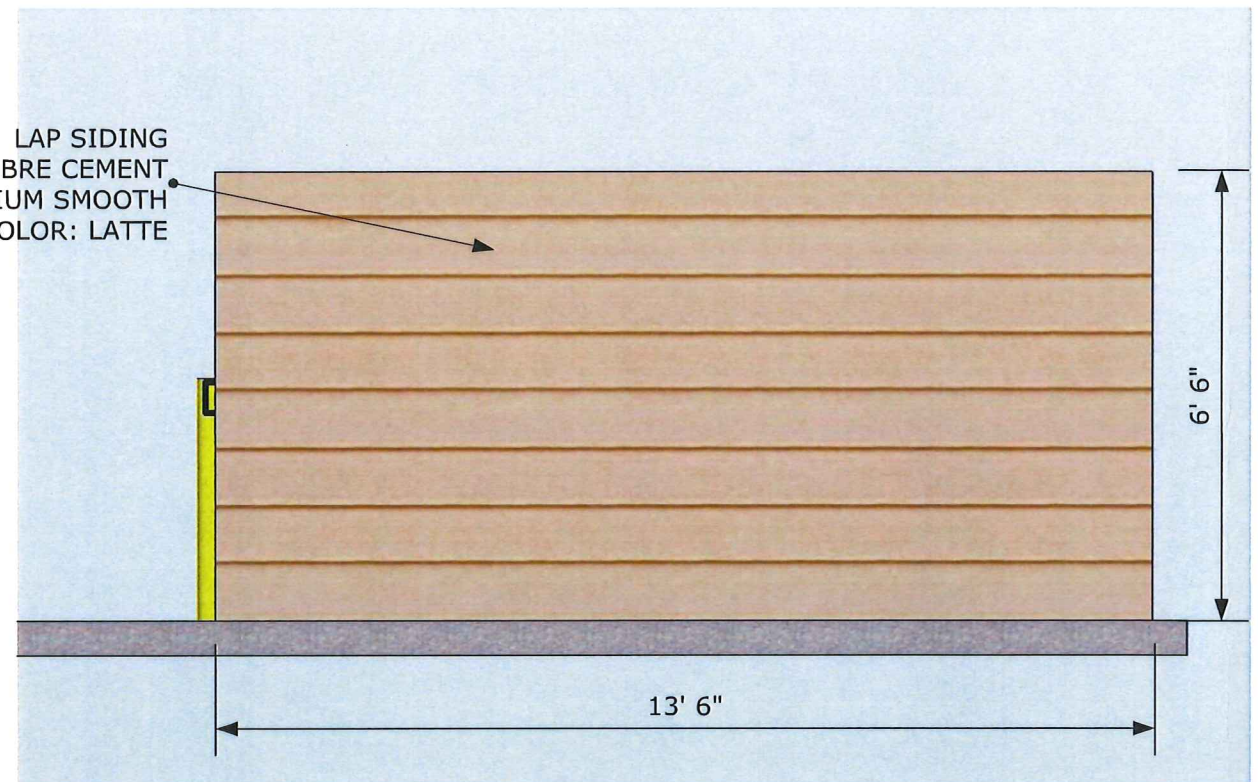

LAP SIDING
NICHHA FIBRE CEMENT
SIERRA PREMIUM SMOOTH
COLOR: LATTE

GATES
VINYL
COLOR: WOOD