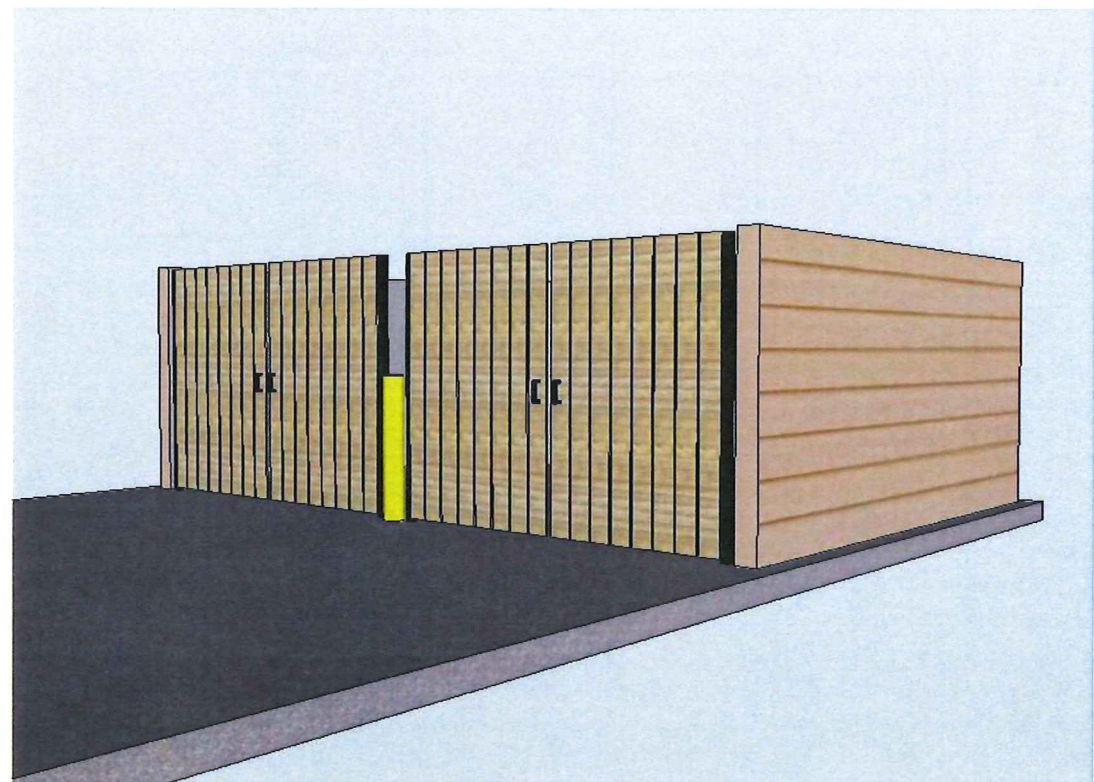

LAP SIDING
NICHHA FIBRE CEMENT
SIERRA PREMIUM SMOOTH
COLOR: LATTE

GATES
VINYL
COLOR: WOOD