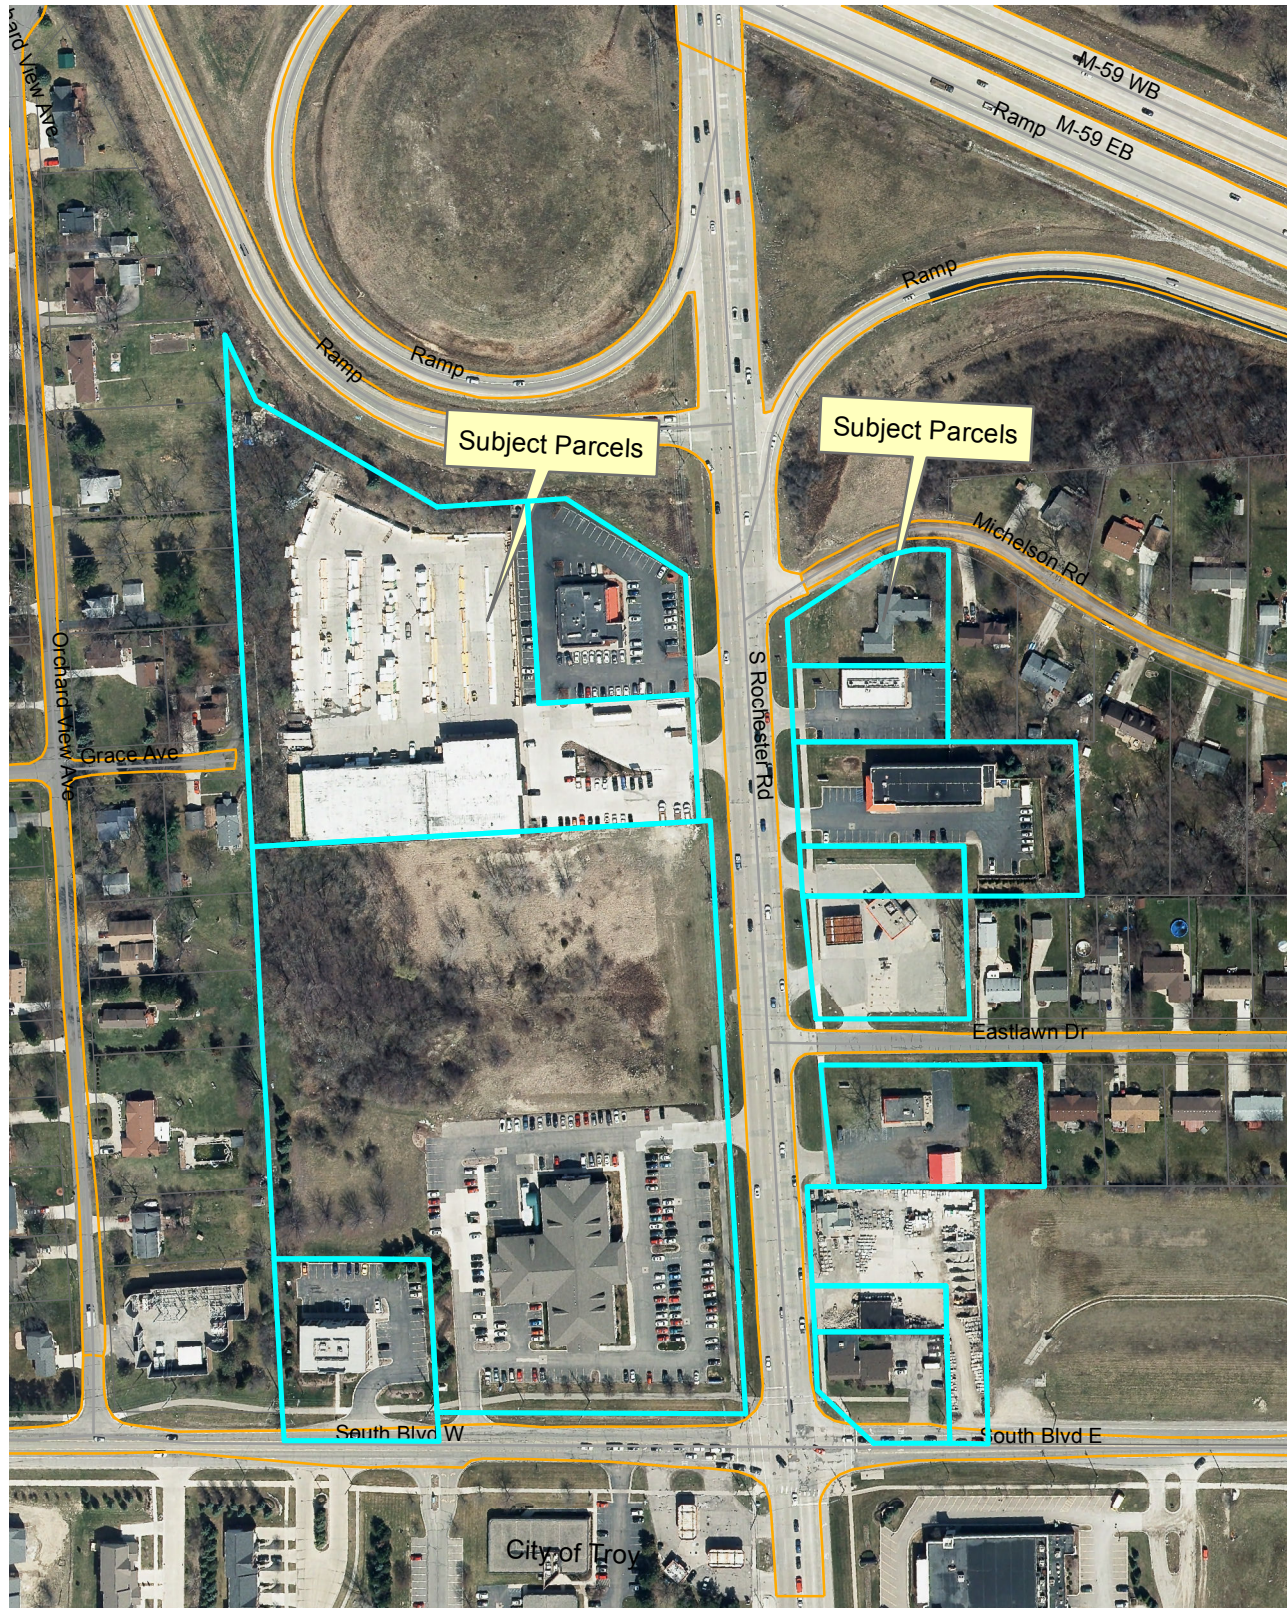

# Location Map

## Flexible Business Overlay Parcels

Legend	
	City of Troy Overlay
	Subject Parcels
	Property Lines
	Photo TC2015 Aerial
	Red Bank, J
	Green Bank, J
	Blue Bank, J

Aerial photographs as of April 2010.  
 TaxParcel lines were obtained on 1/2/14 from Oakland County.  
 Although the information provided by this map is believed to be reliable, its accuracy is not warranted in any way. The City of Rochester Hills assumes no liability for any claims arising from the use of this map.

1/2/15

1 inch = 250 feet