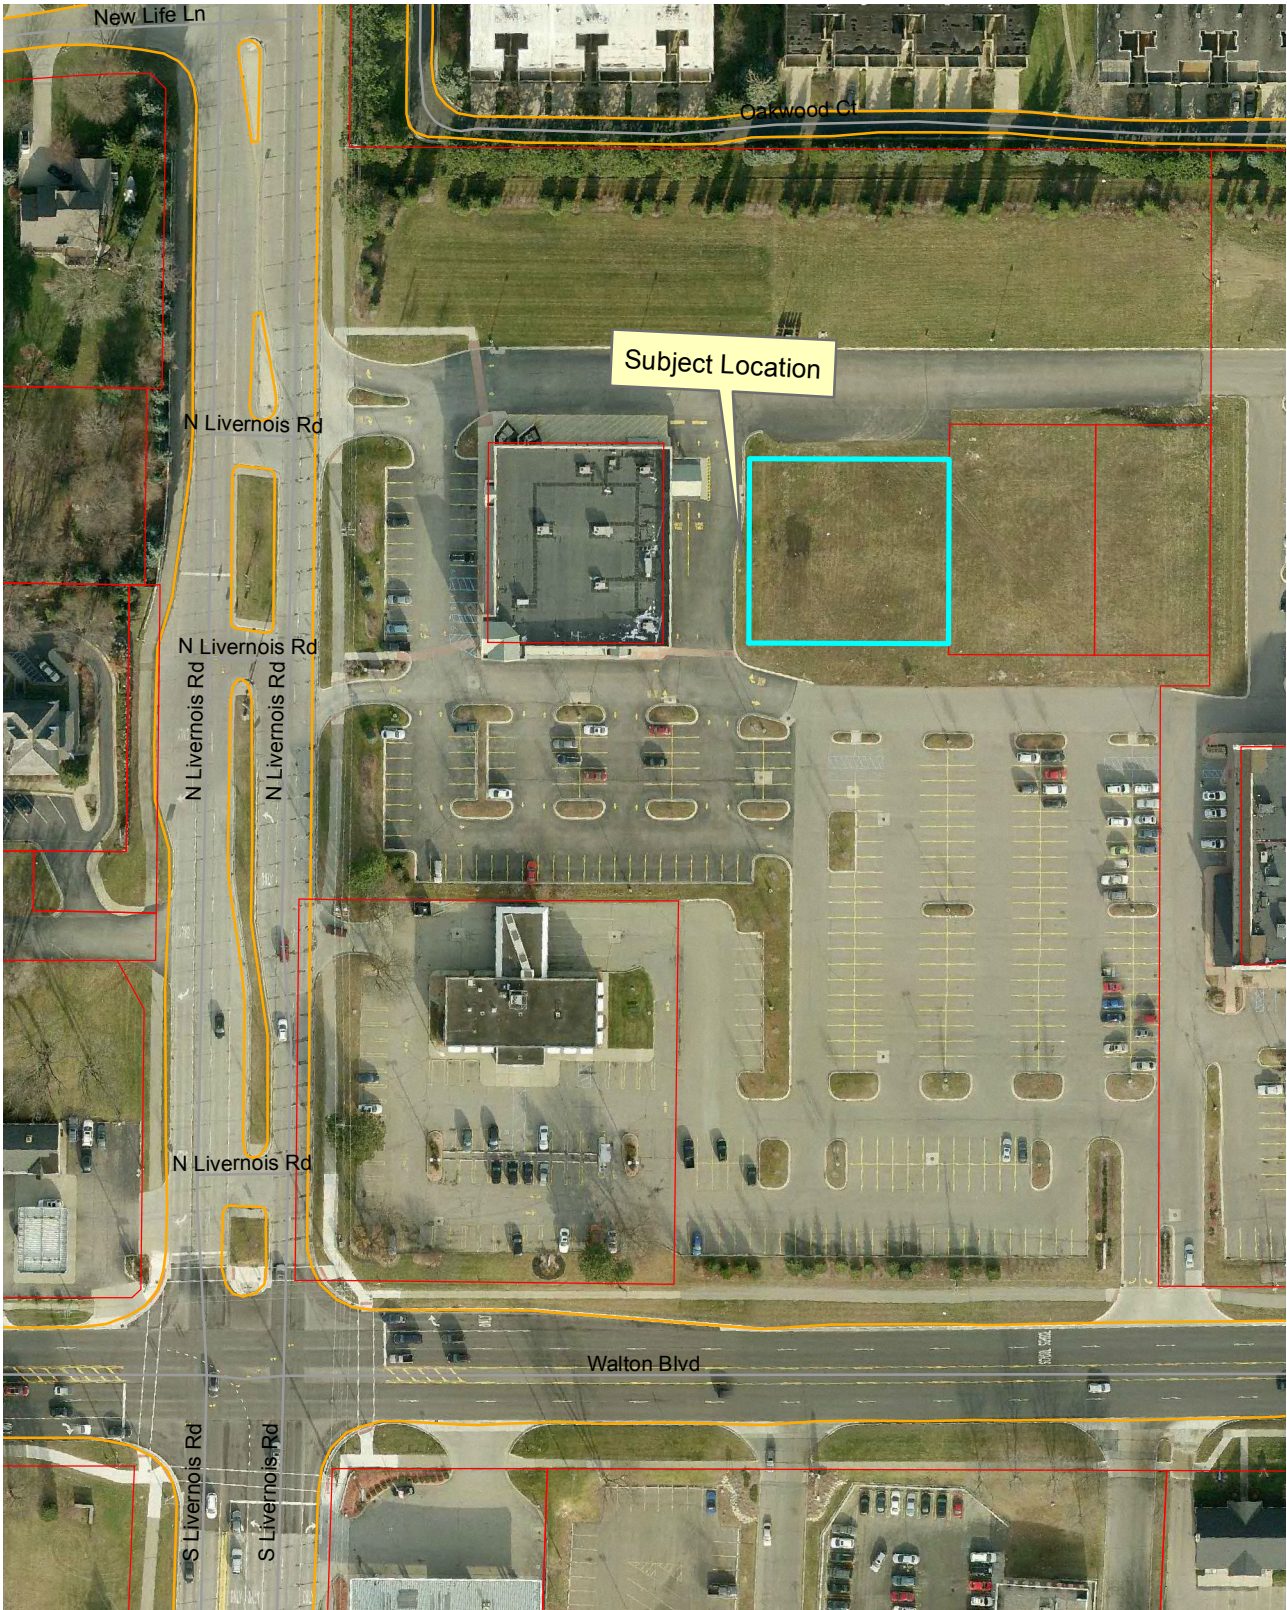

Location Map

Walton Shoppes Drive-Through

7-1-14

1 inch = 125 feet