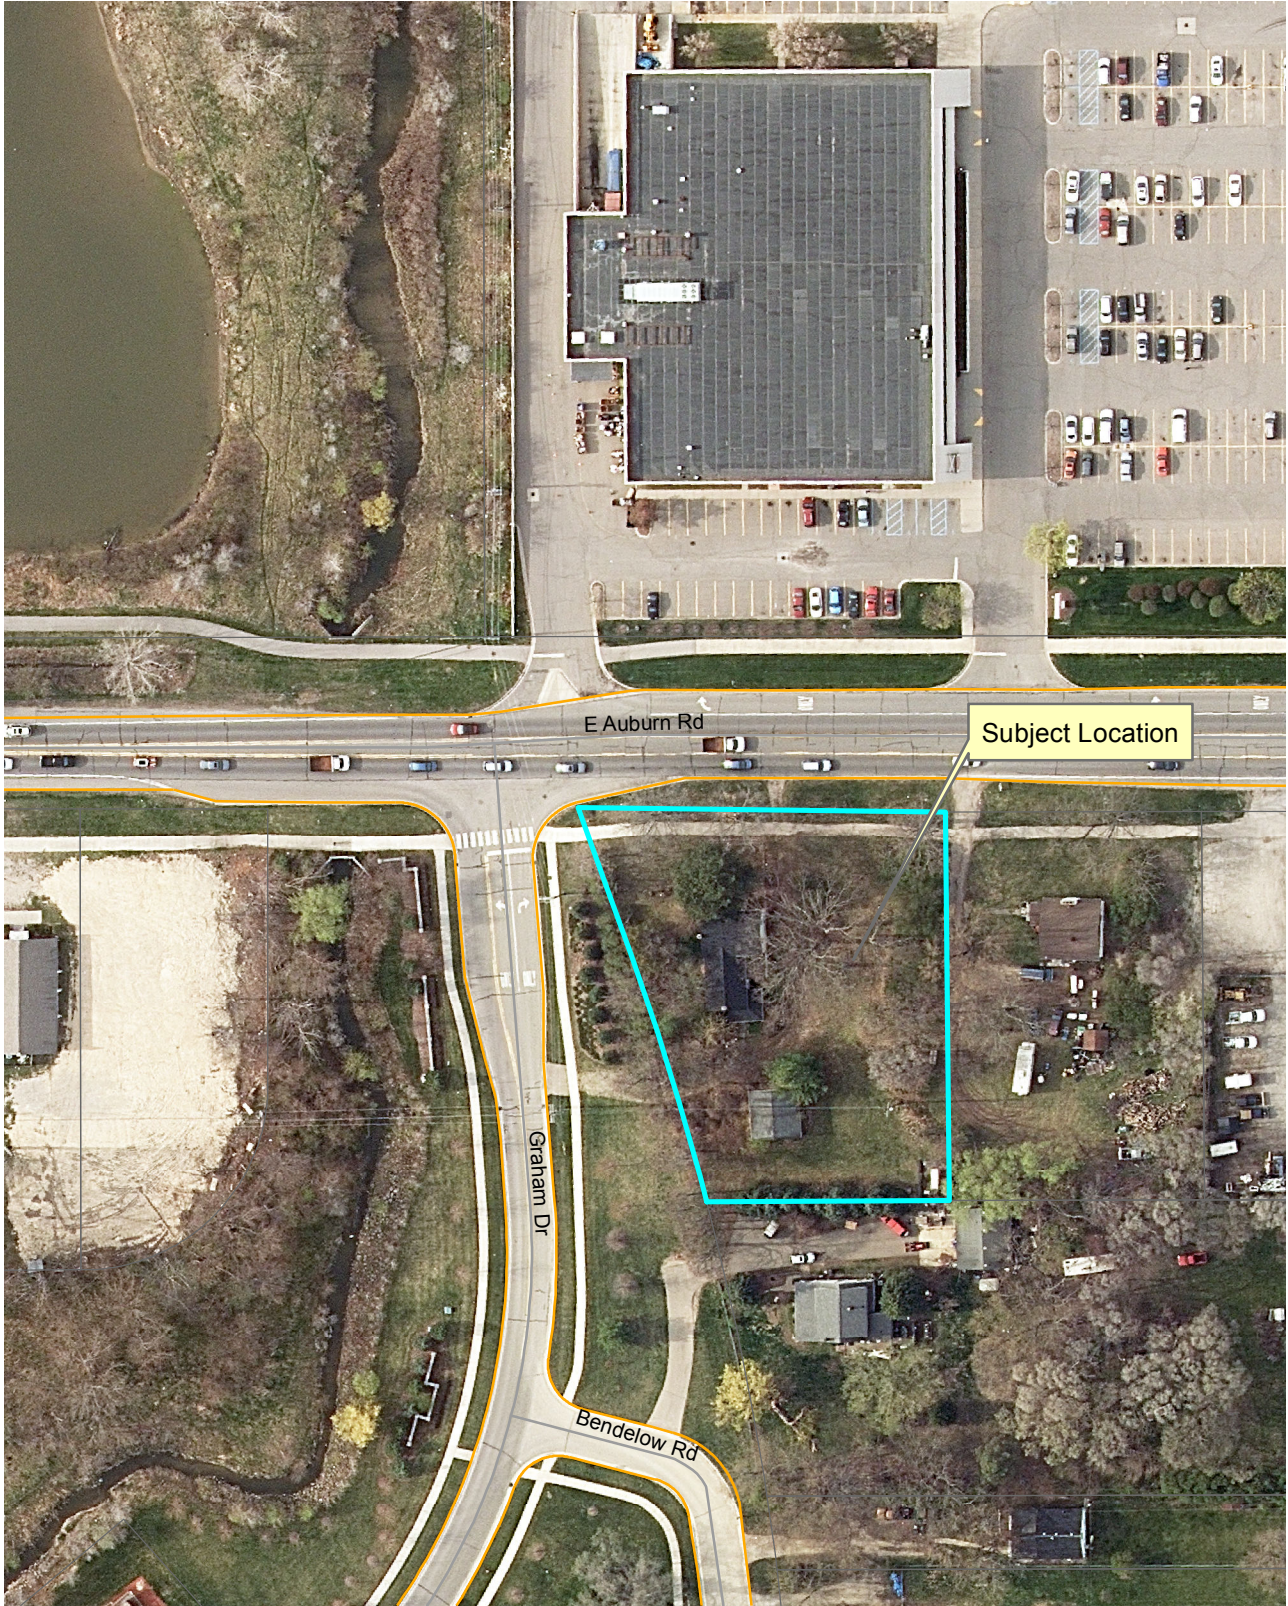

Location Map Goddard School

Aerial photographs as of April 2010.
TaxParcel lines were obtained on 1/2/14 from Oakland County.
Although the information provided by this map is believed to be reliable, its accuracy is not warranted in any way. The City of Rochester Hills assumes no liability for any claims arising from the use of this map.

1/2/15

1 inch = 104 feet