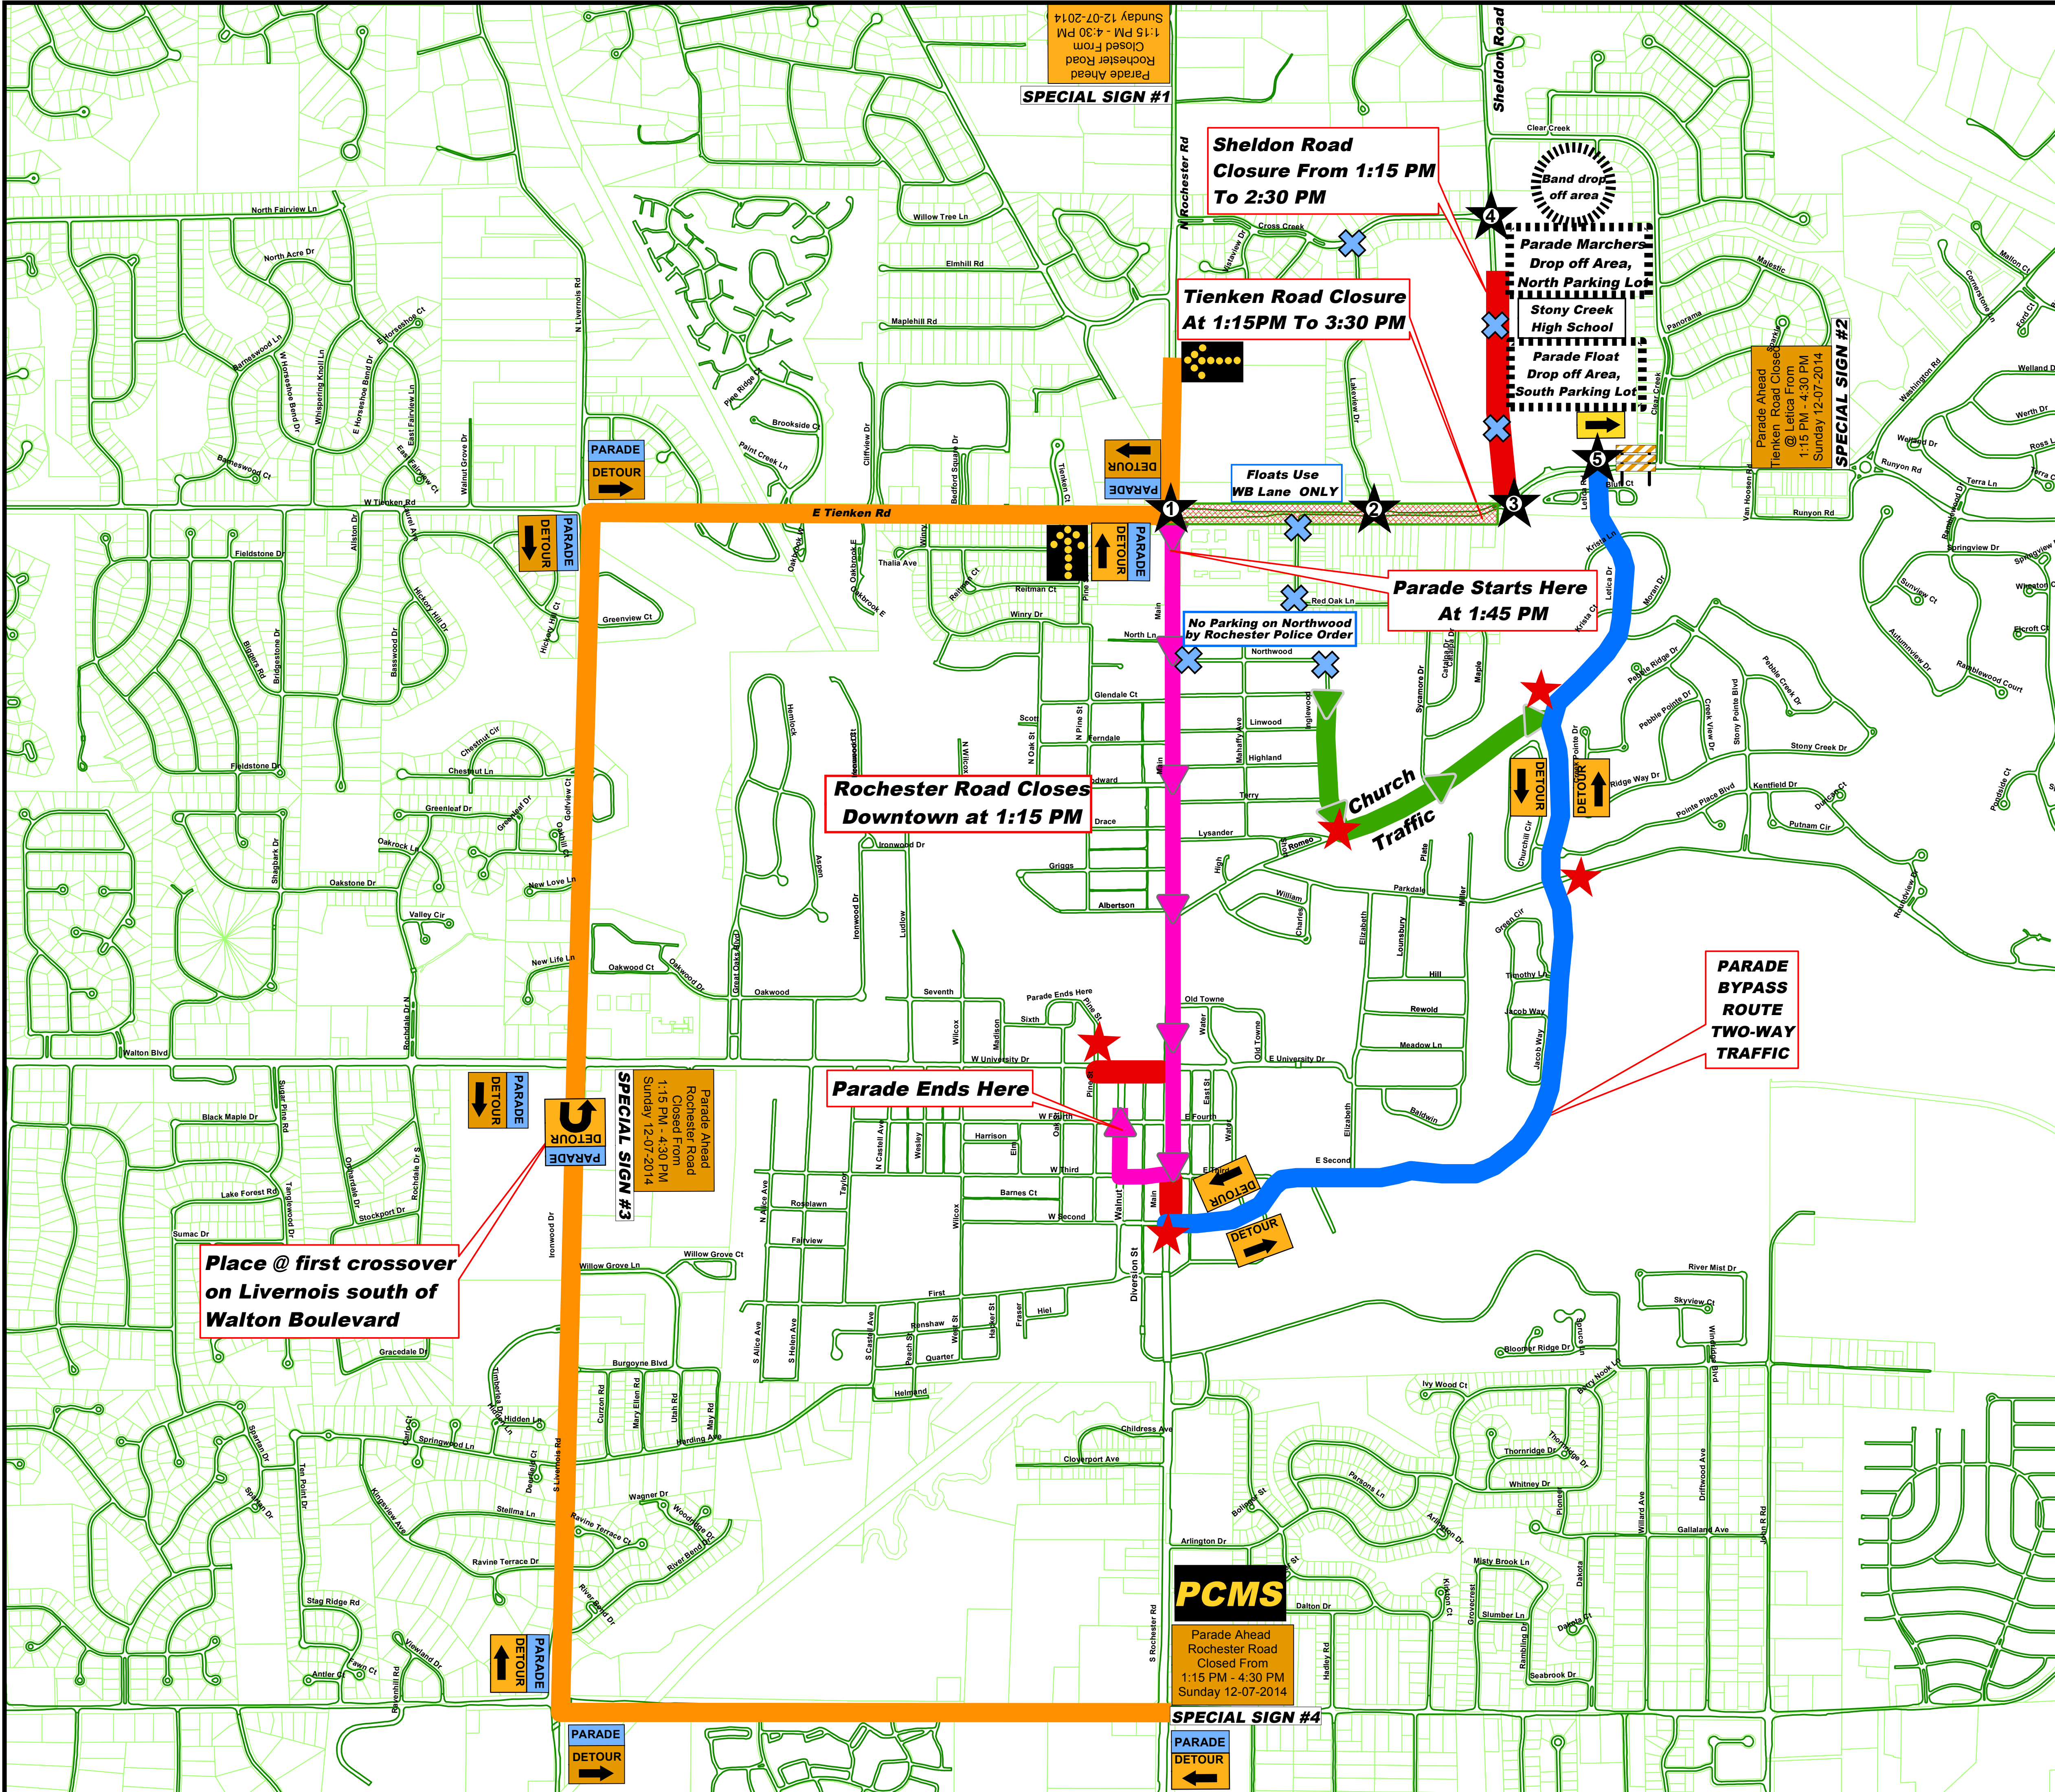

# 2014 63rd ANNUAL ROCHESTER HOMETOWN CHRISTMAS PARADE SUNDAY DECEMBER 7, 2014 DETOUR ROUTE MAP

### Legend

- Parade Route
- Posted Detour Route
- Road Closures (Parade Traffic Only)
- City of Rochester's Downtown Parade Bypass Route
- Church Traffic
- Oakland County Sheriff points
- Civil Air Patrol points
- Rochester City Police points
- Road Closed Staging Area

### Traffic Sign Legend

- Special Sign
- M4-9-P
- W-1-P
- M4-9
- W1-6
- Type III Barricade
- MAIN STREET CLOSED
- SUNDAY DEC. 7 1 PM-4 PM
- Arrow Board

NOTE: CITY OF ROCHESTER PROVIDES TRAFFIC CONTROL DEVICES ALONG ROADS UNDER ITS JURISDICTION

Map Published by  
DPS/Engineering Department  
Date: 9/24/2014

Data maintained by  
DPS/Transportation  
Revised: 9/24/2014  
Although the information provided by this map is believed to be reliable, its accuracy is not warranted in any way. The City of Rochester Hills assumes no liability for any claims arising from the use of this map.