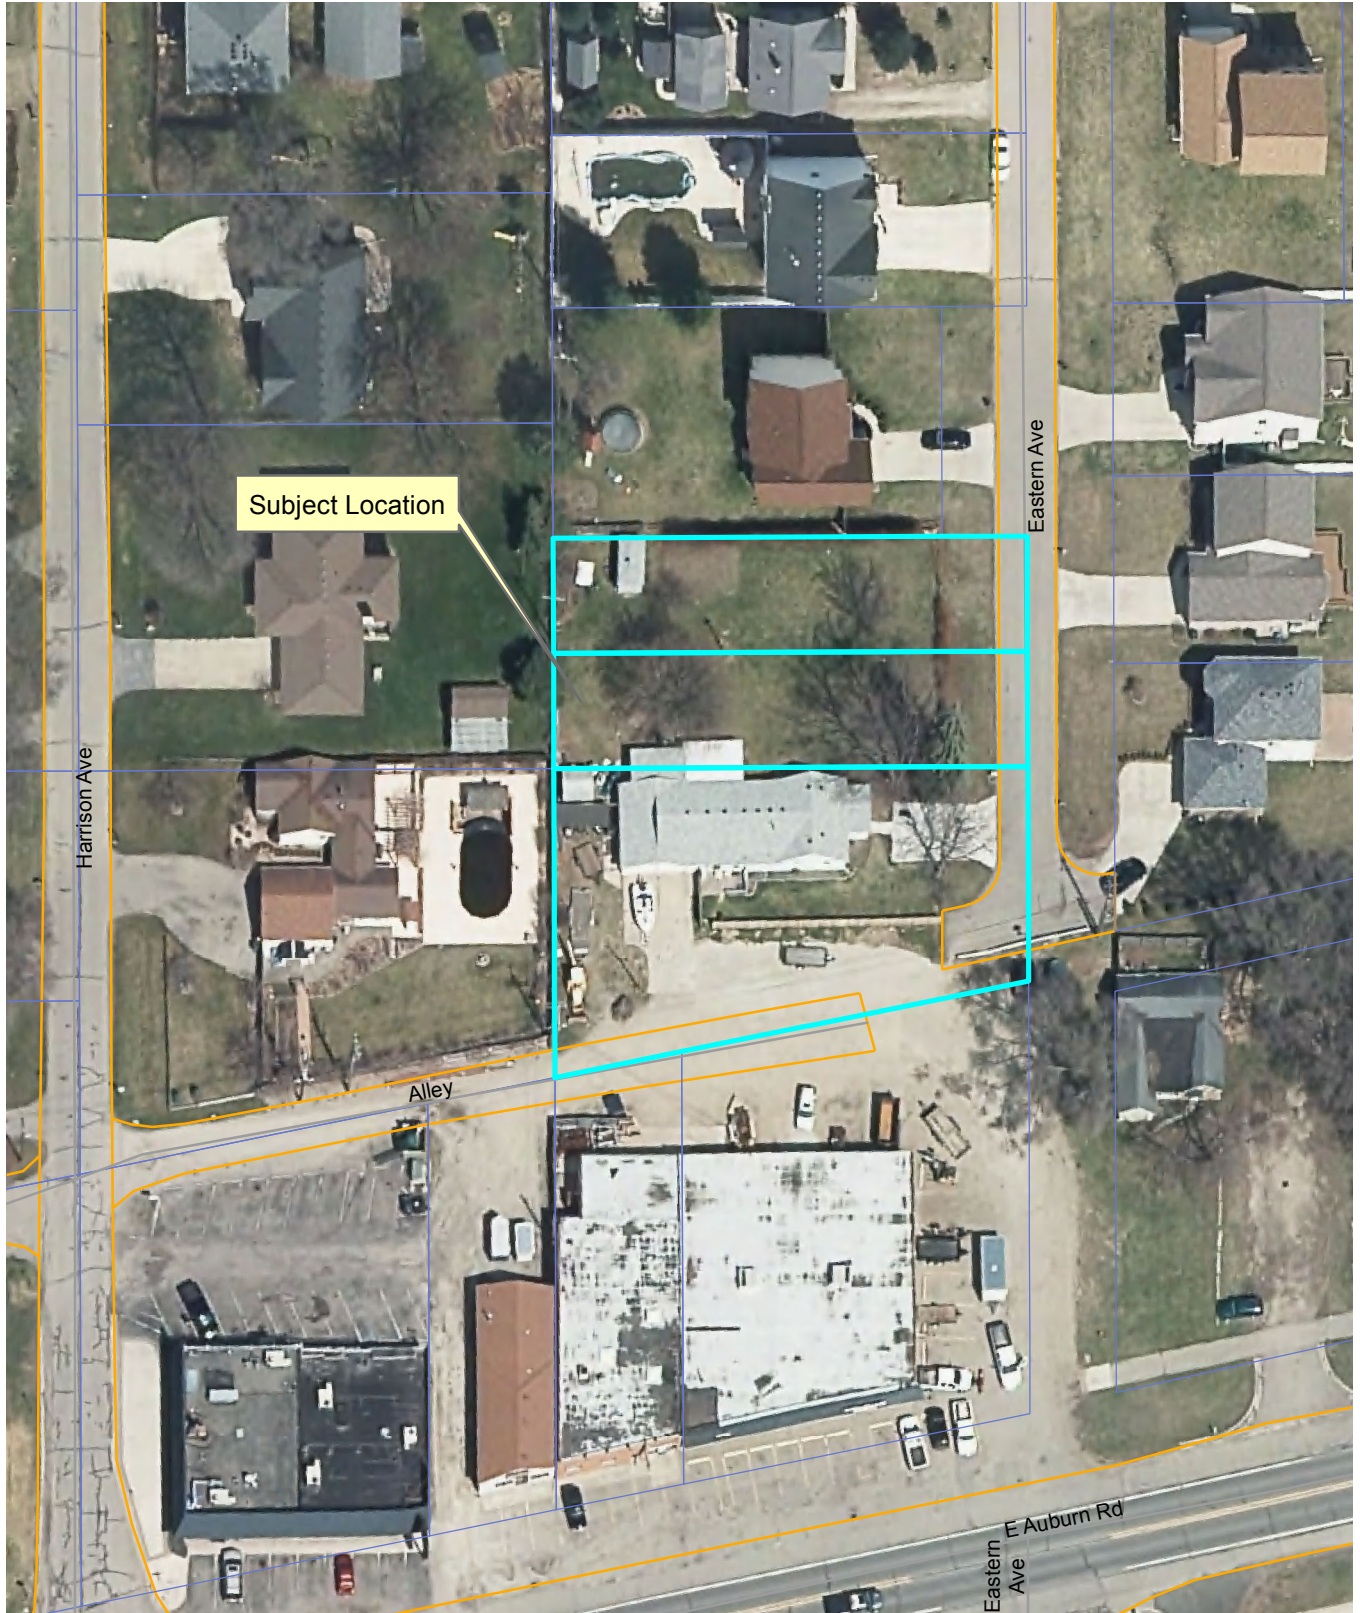

Location Map 2906 Eastern Ave.

Aerial photographs as of April 2015
TaxParcel lines were obtained on 2/17/17 from Oakland County.
Although the information provided by this map is believed to be reliable, its accuracy is not warranted in any way. The City of Rochester Hills assumes no liability for any claims arising from the use of this map.

5/1/17

1 inch = 67 feet