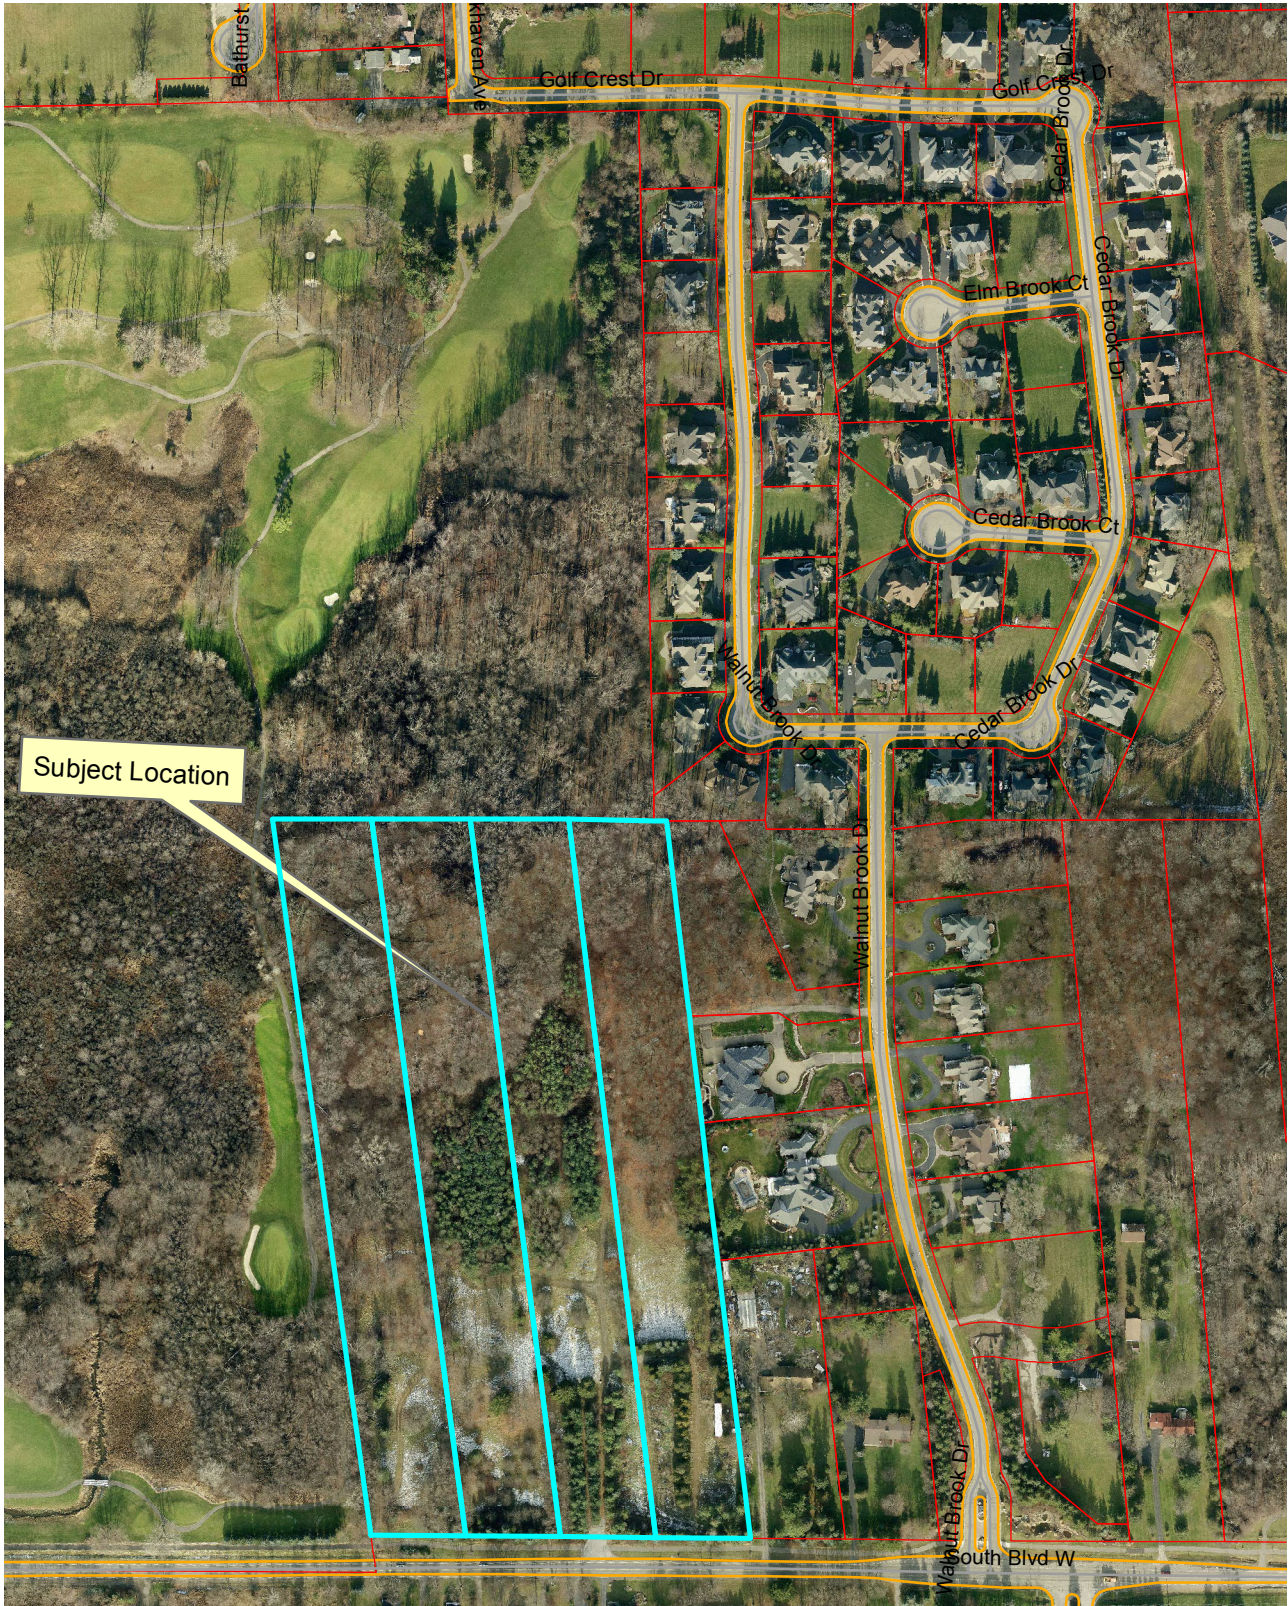

Location Map Somerset Pines

Subject Location

Legend

	Township/lot lines
	Water
	Highway
	Proposed 2011/12/13
	2011/12/13
	2011/12/13
	2011/12/13

Aerial photographs as of April 2010.
 TaxParcel lines were obtained on 1/2/12 from Oakland County.
 Although the information provided by this map is believed to be reliable, its accuracy is not warranted in any way. The City of Rochester Hills assumes no liability for any claims arising from the use of this map.

7-5-11

1 inch = 333 feet