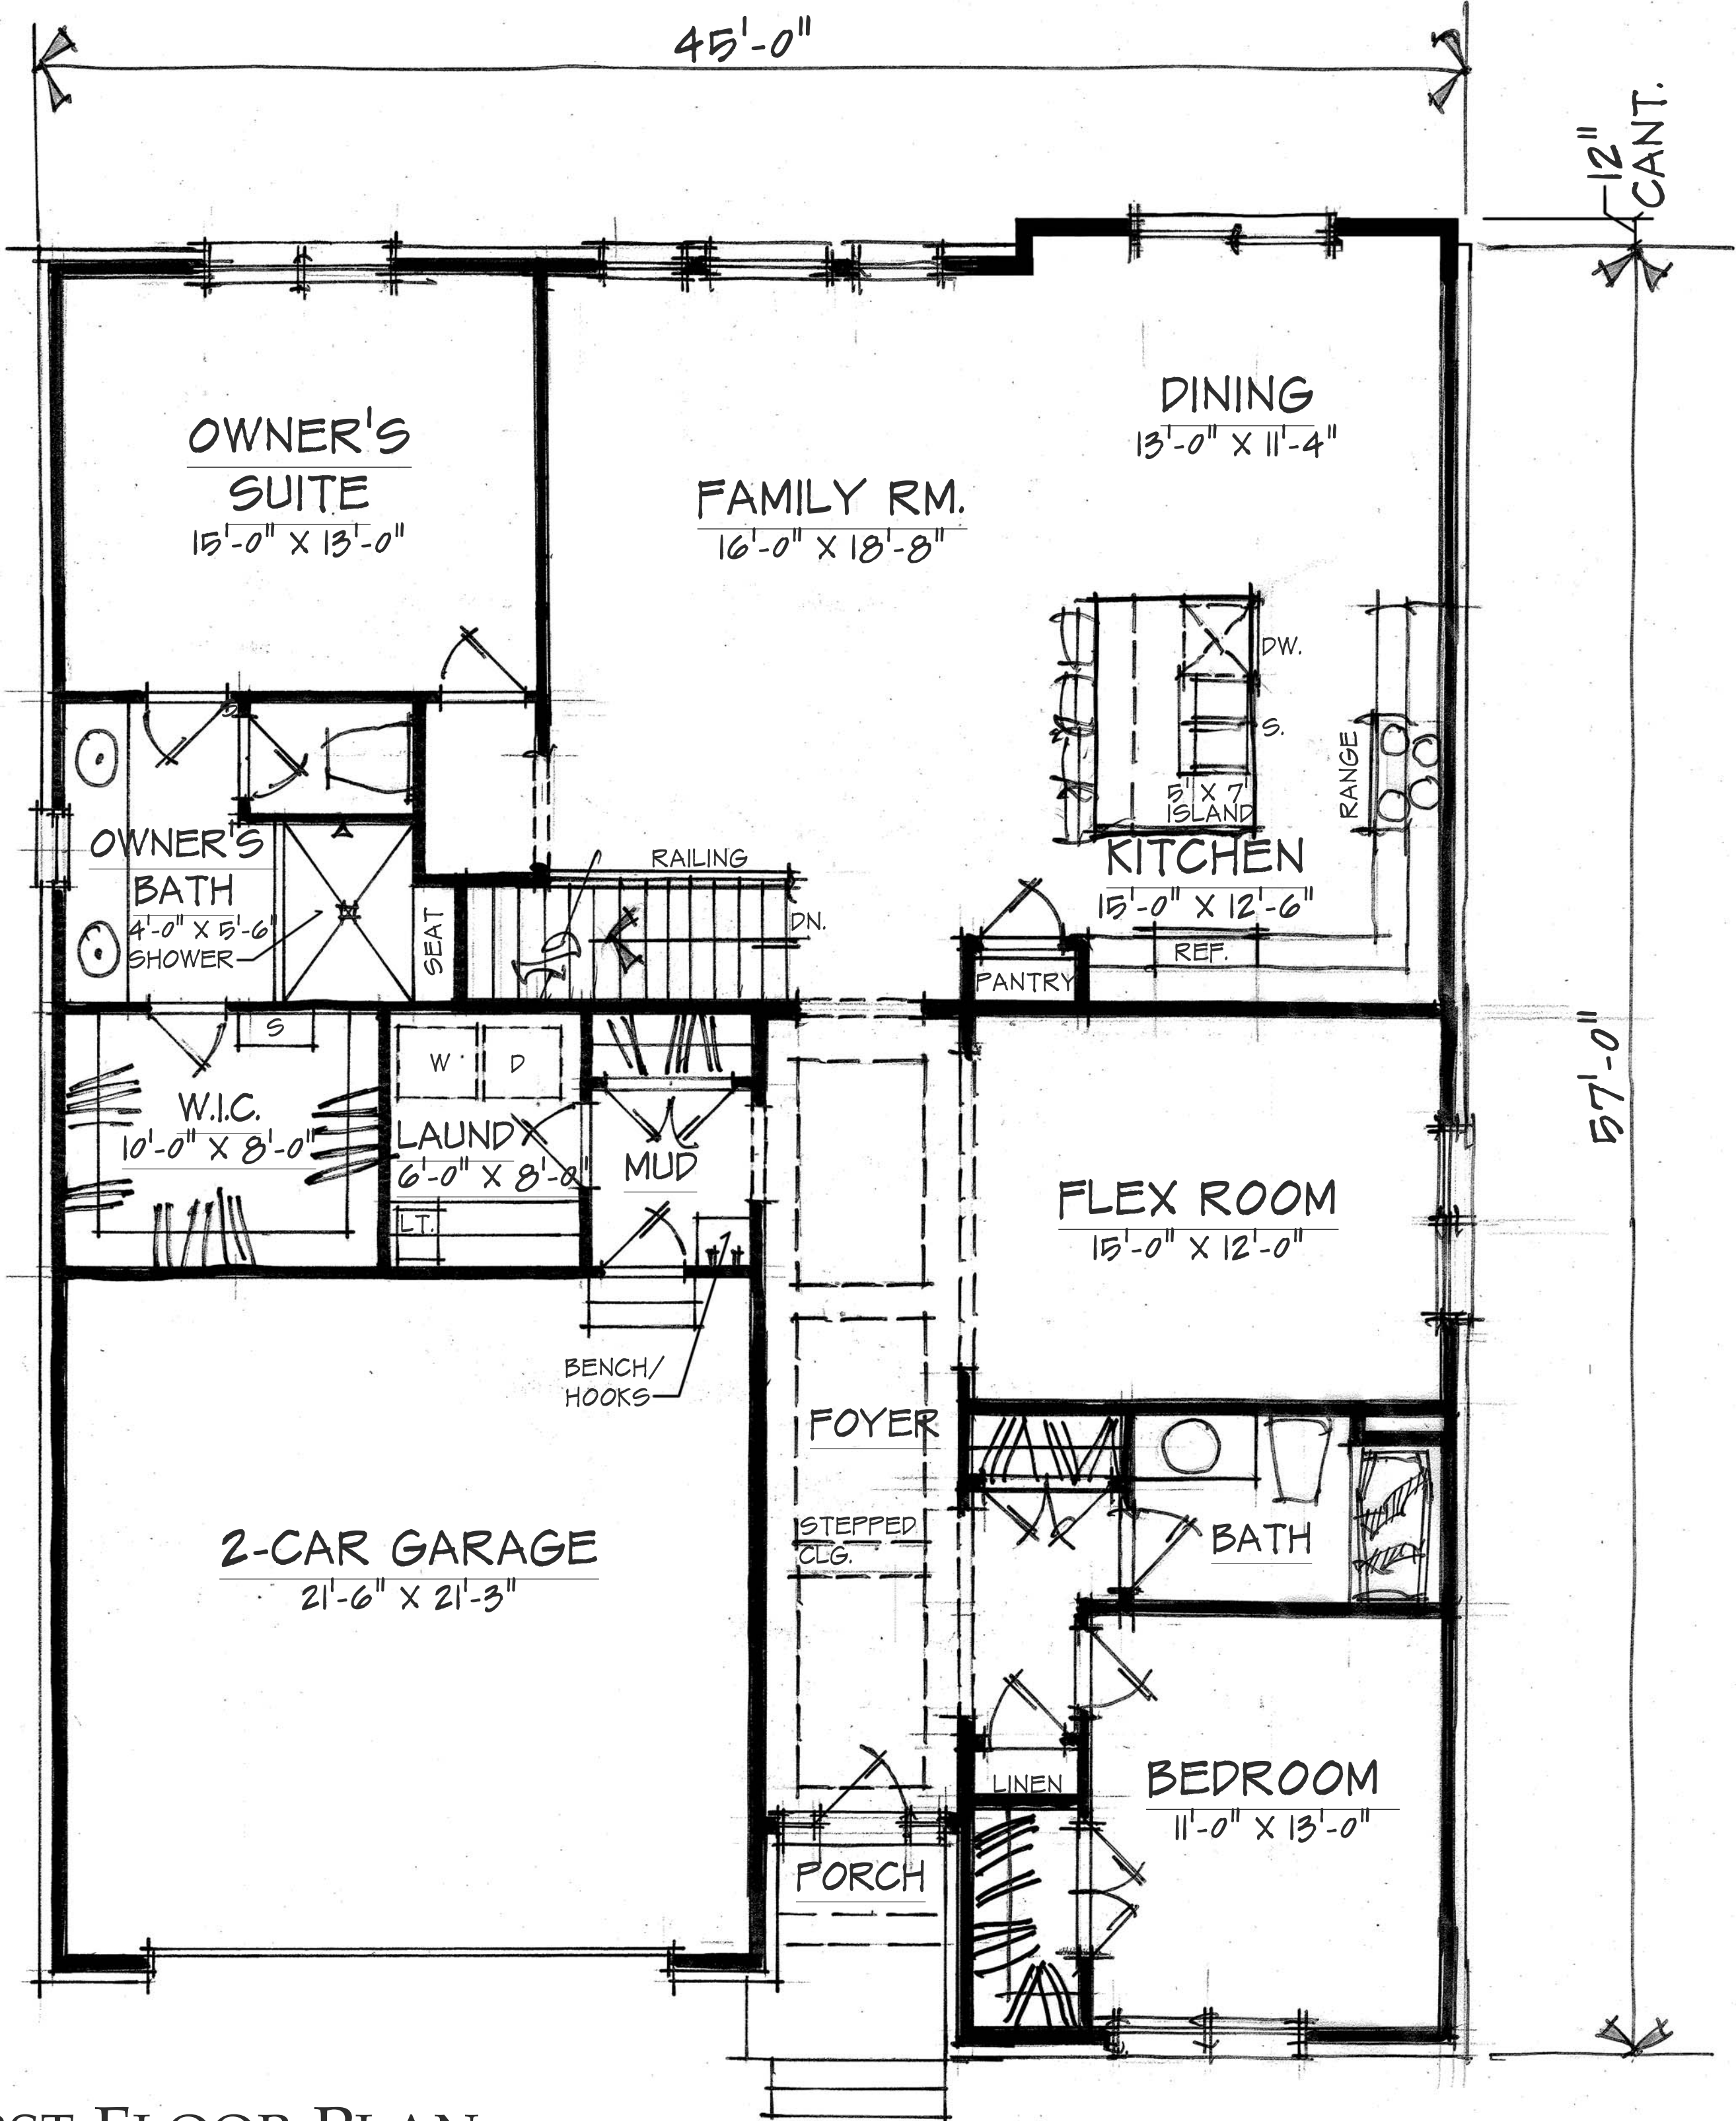

Crestwyk Estates Individual Unit

MJ LLC

FIRST FLOOR PLAN

SCALE: 1/4" = 1'-0"

FIRST FLOOR: 1,997 SQ. FT.

Crestwyk Estates Individual Unit

MJ LLC

ELEVATION CONCEPT

SCALE: 1/4" = 1'-0"