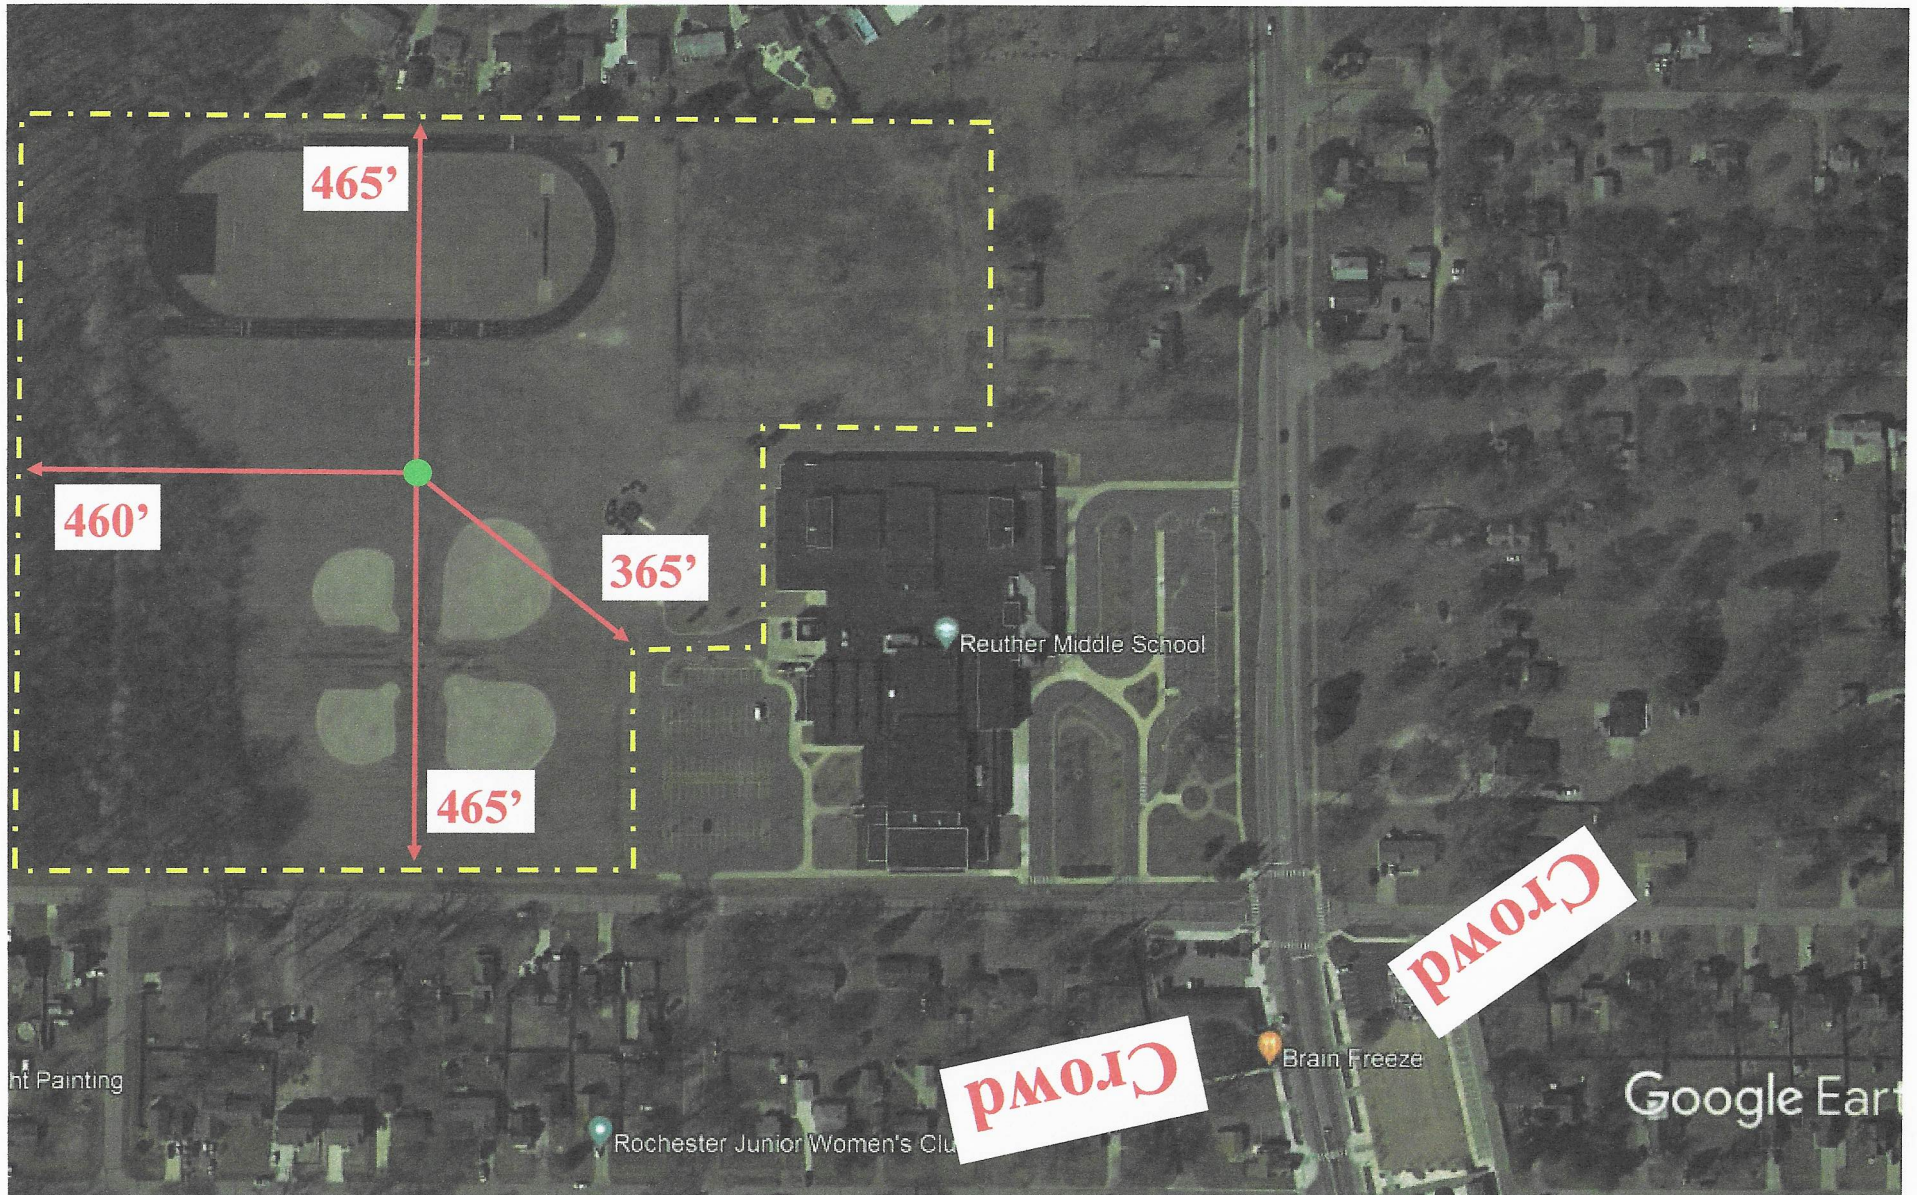

City of Rochester Hills: State of The City

Reuther Middle School: 1430 East Auburn Road, Rochester Hills, Michigan 48307

Distance Required to Meet NFPA 1126

1" → 1.5"

10' → 30'

AMERICAN FIREWORKS COMPANY

RFS 2022