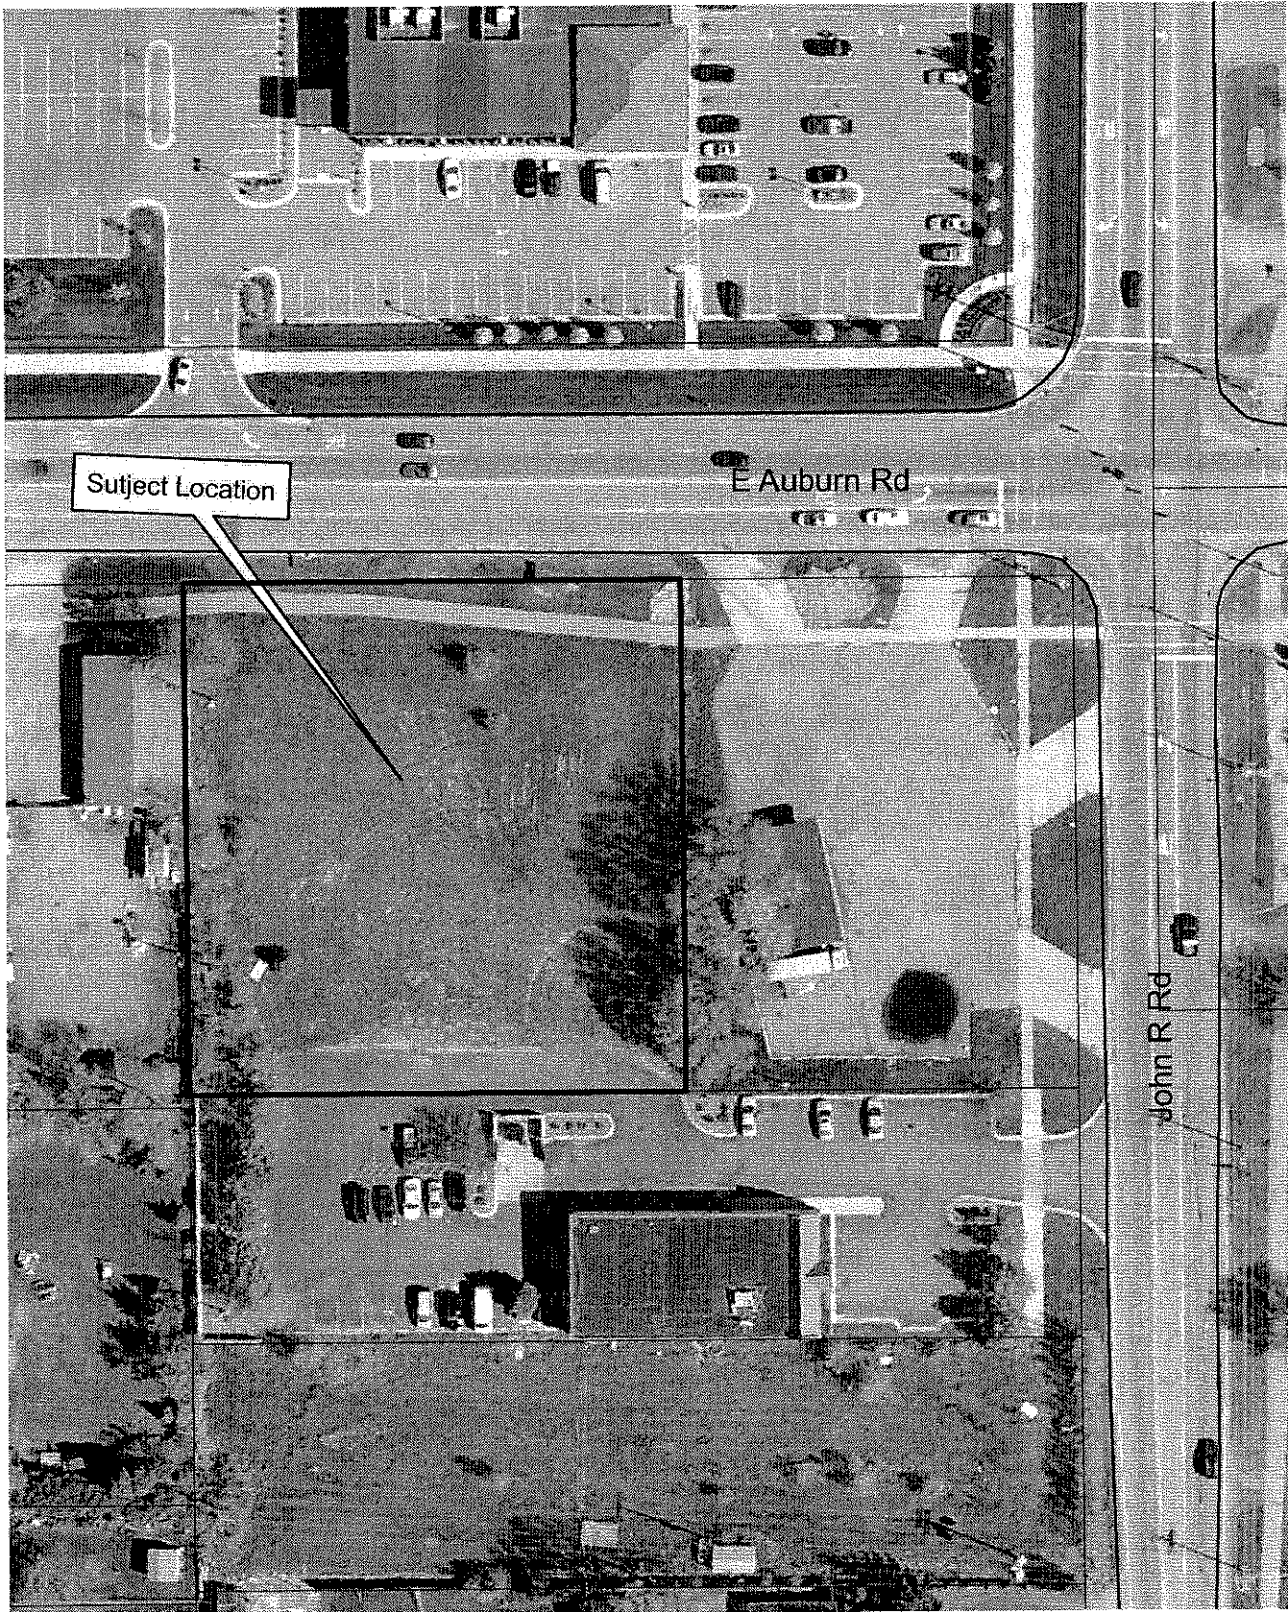

Location Map - Autozone Store

City File No. 00-041

Subject Location

E Auburn Rd

John R Rd

Legend

Traveled With Street Name

□ TaxParcel

— RoadEdge

Aerial photographs as of April 2008.
TaxParcel lines were obtained on 6-1-10 from Oakland County.
Although the information provided by this map is believed to be reliable, its accuracy is not warranted in any way. The City of Rochester Hills assumes no liability for any claims arising from the use of this map.