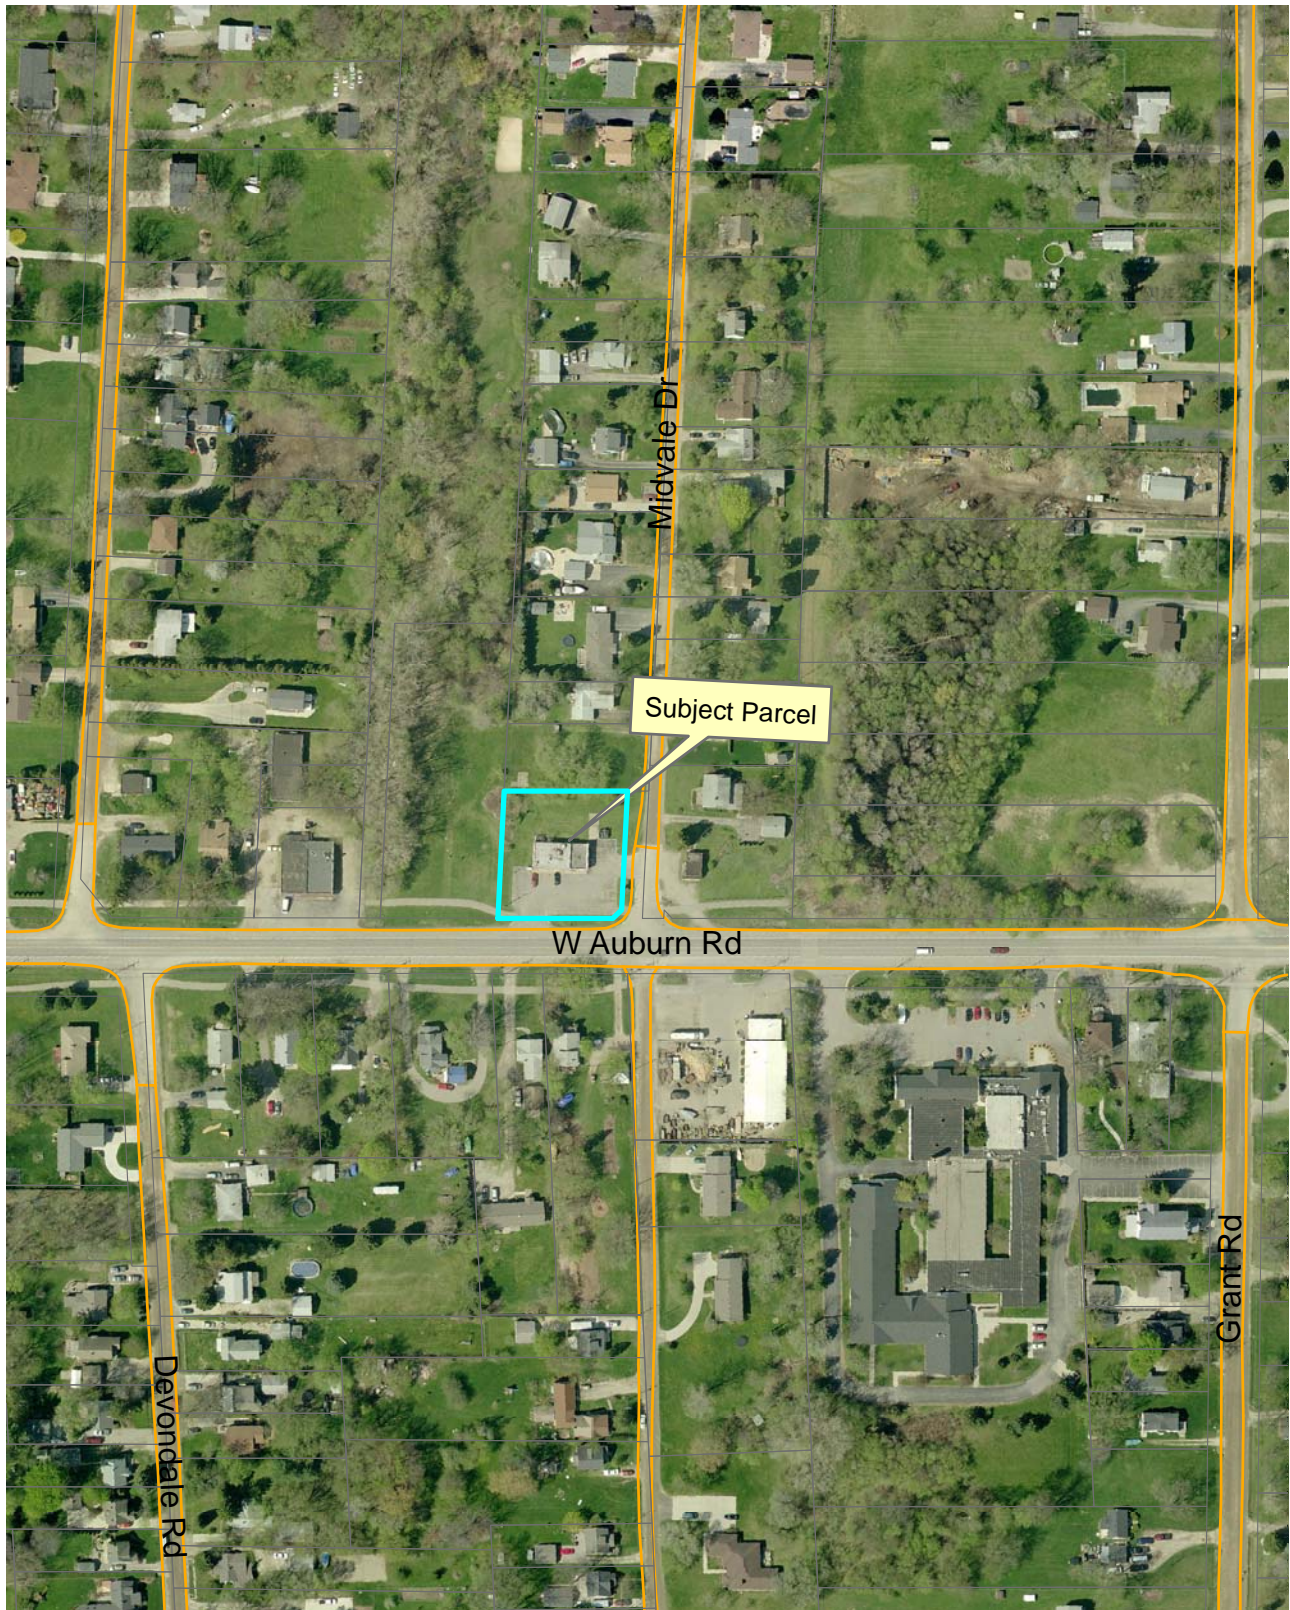

Location Map

2300 W. Auburn Rd.

Legend

- Traveled With Street Name
- TaxParcel
- RoadEdge

Aerial photographs as of April 2008.
TaxParcel lines were obtained on 6-1-10 from Oakland County.
Although the information provided by this map is believed to be reliable, its accuracy is not warranted in any way. The City of Rochester Hills assumes no liability for any claims arising from the use of this map.

10-8-09

1 inch = 226 feet