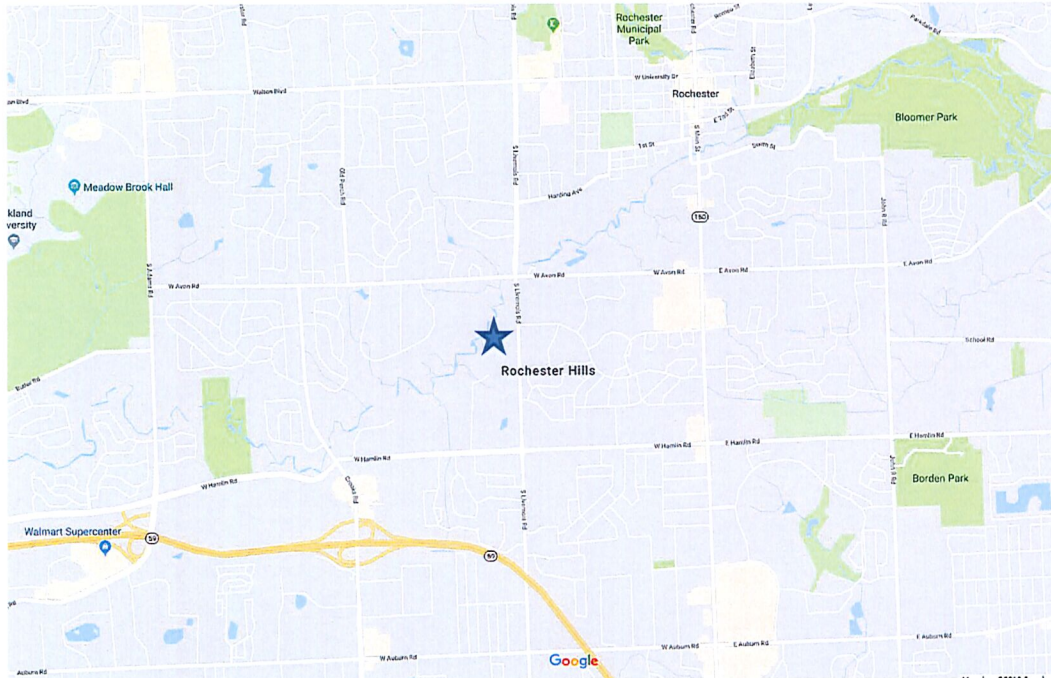

ROCHESTER HILLS RESEARCH PARK

1400 S. LIVERNOIS RD.
ROCHESTER HILLS, MI 48307

10.24.2018

ROCHESTER HILLS RESEARCH PARK – SITE LOCATION

10.24.2018

ROCHESTER HILLS RESEARCH PARK – EXTERIOR ILLUSTRATION SOUTH

10.24.2018

ROCHESTER HILLS RESEARCH PARK - EXTERIOR ILLUSTRATION NORTH

10.24.2018

ROCHESTER HILLS RESEARCH PARK - AERIAL PERSPECTIVE

10.24.2018

ROCHESTER HILLS RESEARCH PARK - AERIAL PERSPECTIVE

10.24.2018