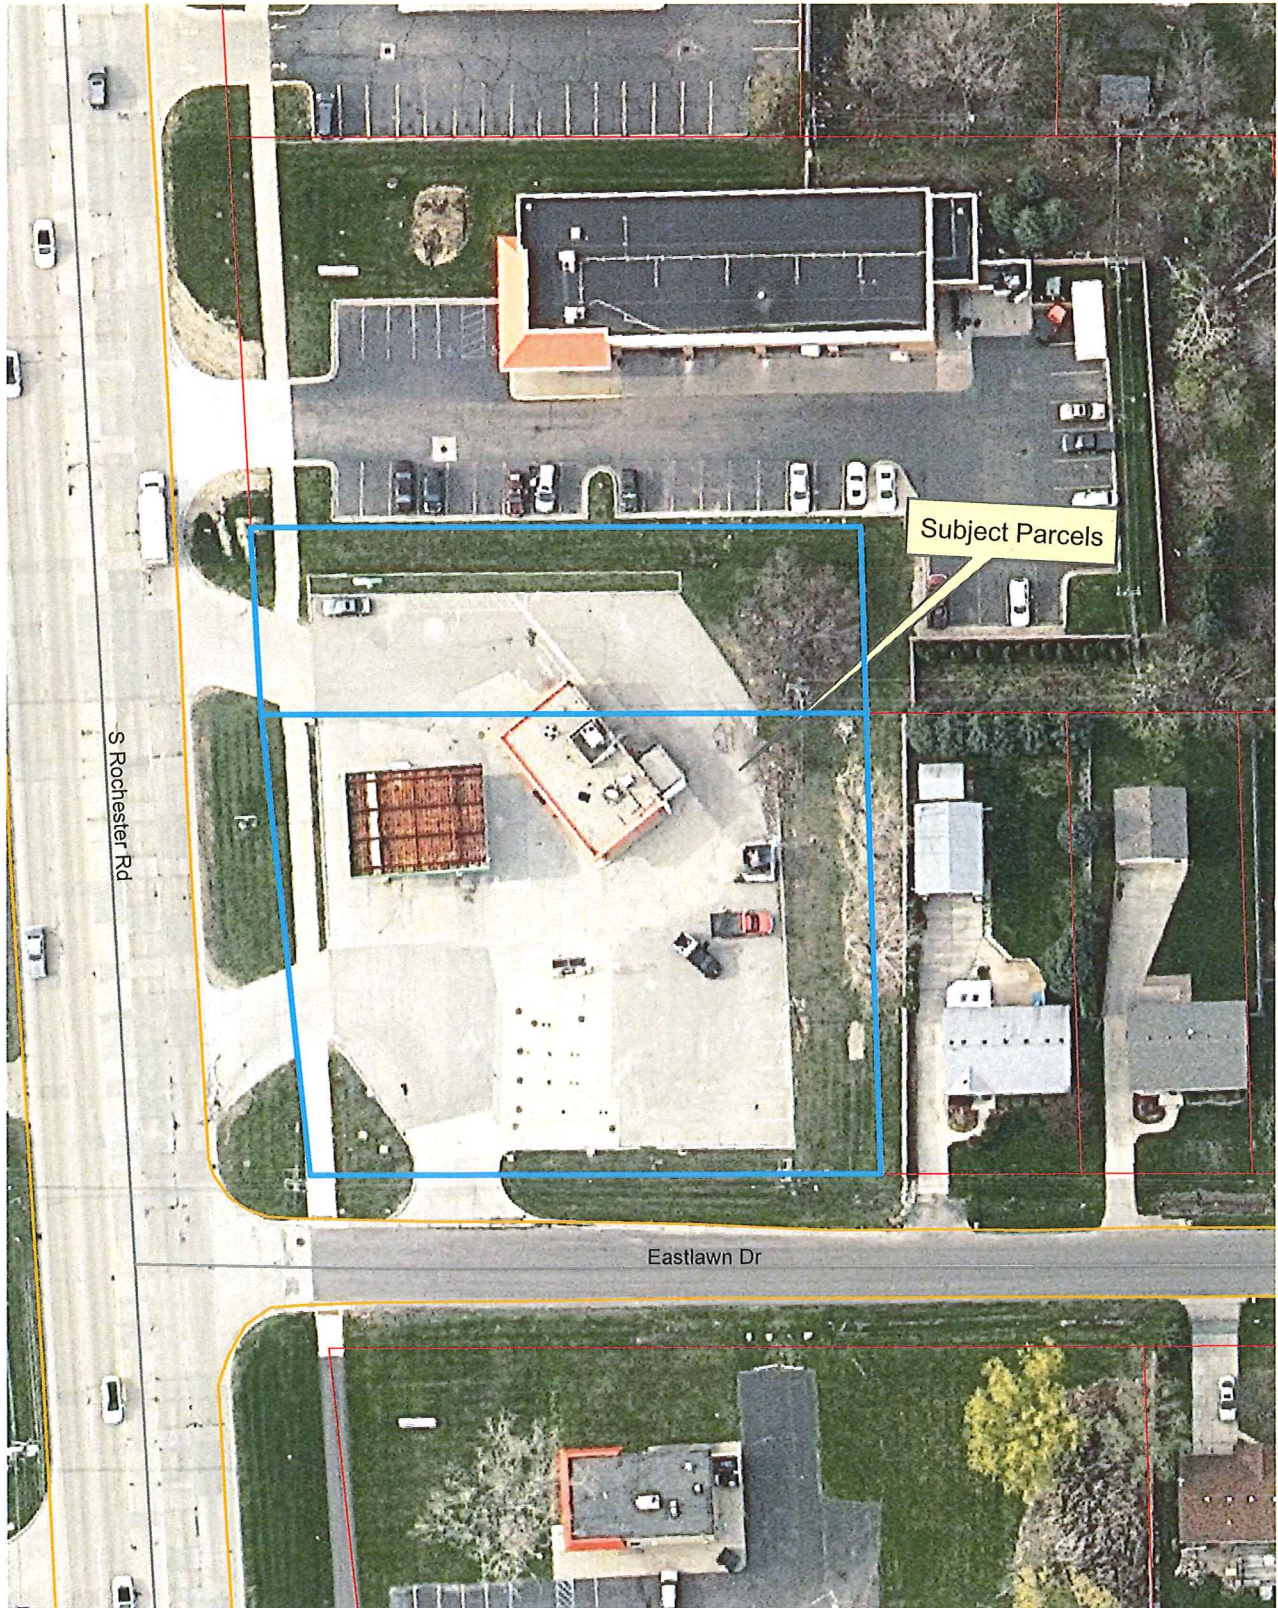

Location Map Rezoning Requests

Aerial photographs as of April 2010
TaxParcel lines were obtained on 1/2/14 from Oakland County.
Although the information provided by this map is believed to be reliable, its accuracy is not warranted in any way. The City of Rochester Hills assumes no liability for any claims arising from the use of this map.

1/2/15

1 inch = 67 feet