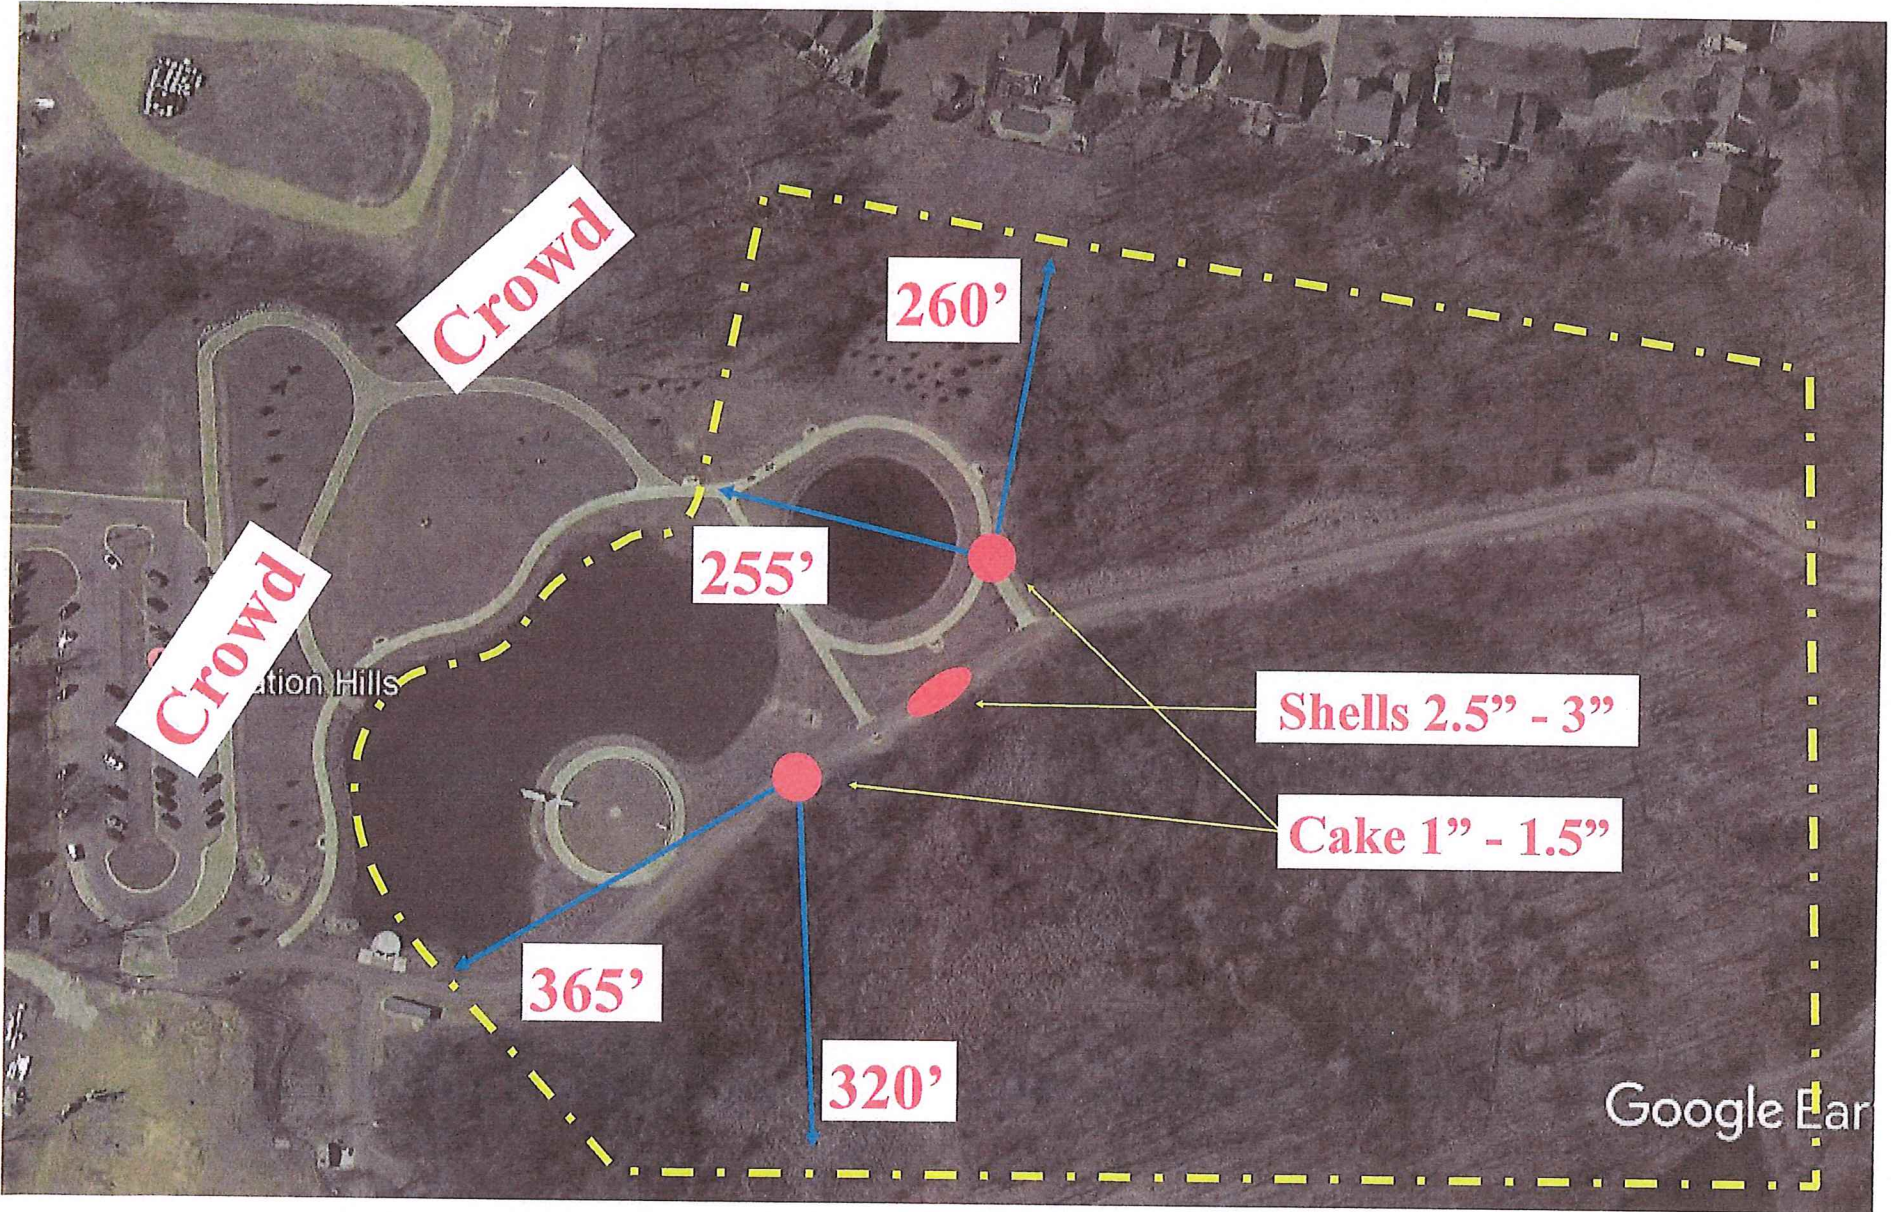

City of Rochester Hills - State the of City

Innovation Hills: 2800 W Hamlin Rd., Rochester Hills, Michigan 48307

Distance Required to Meet NFPA 1126

1.5" → 3"

105' → 210'

AMERICAN FIREWORKS COMPANY

RFS 2021