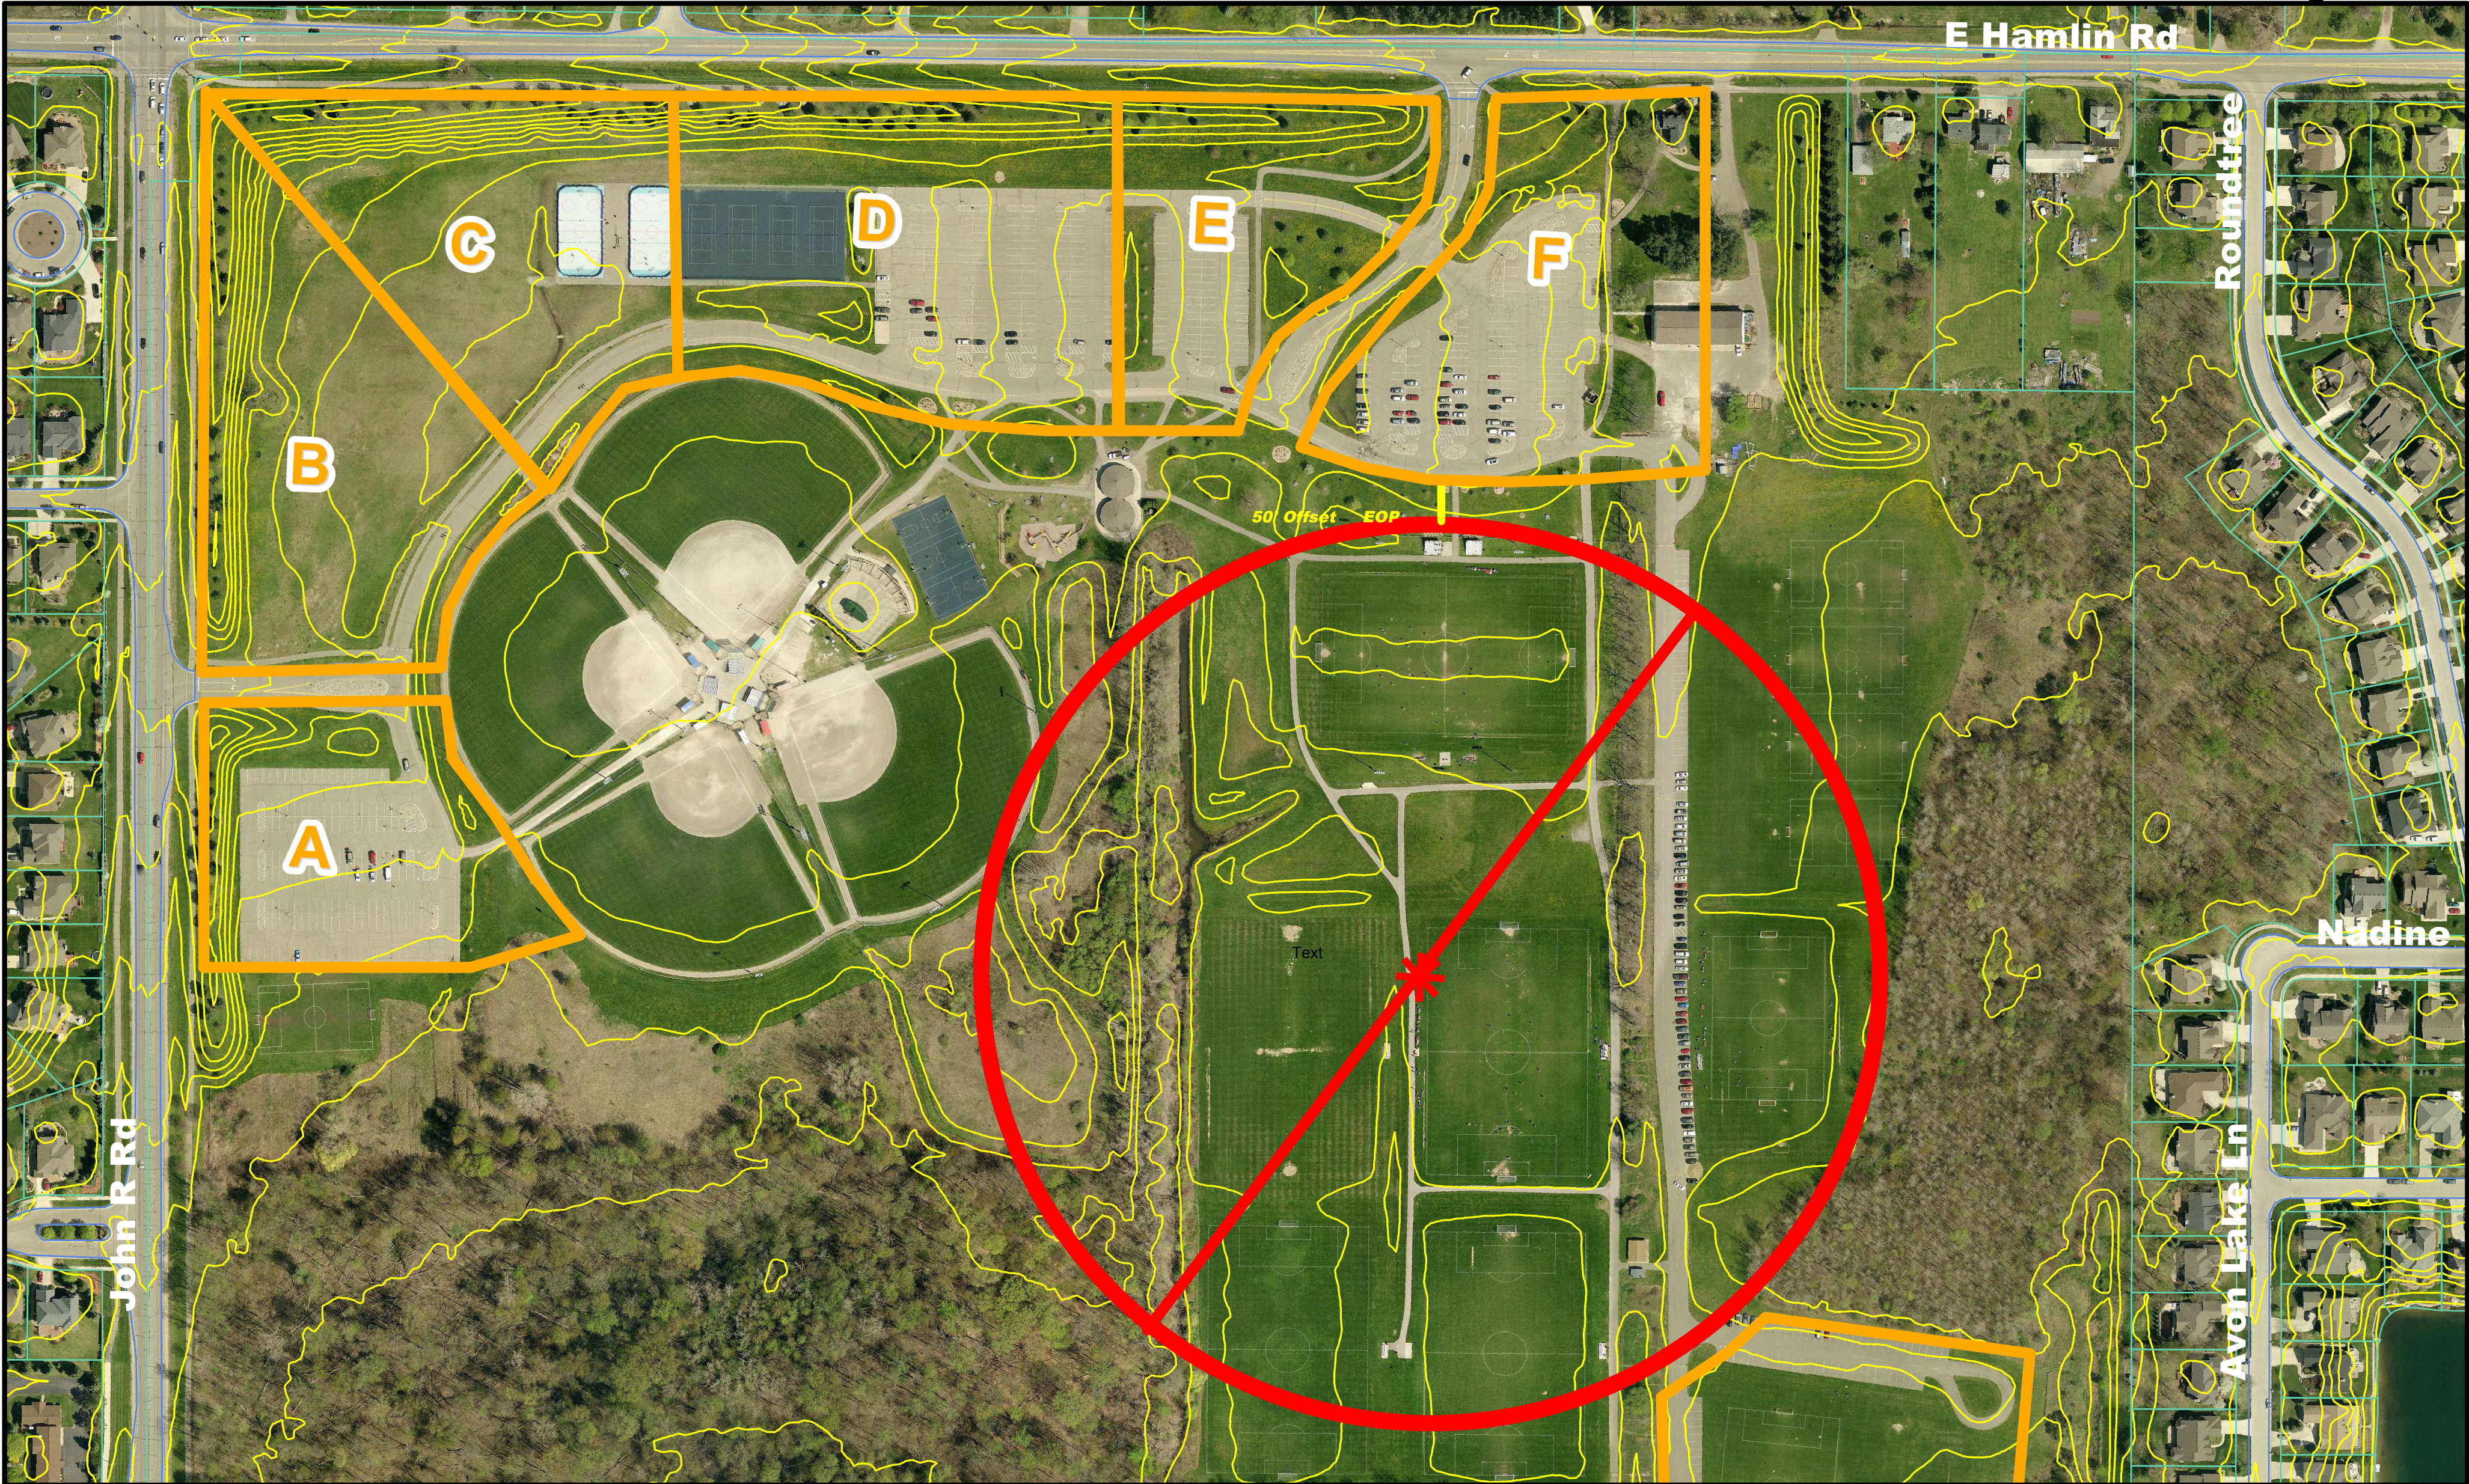

# Festival of Hills Fireworks Safety Zone & Designated Call Out Lots

**Legend**

- RoadEdge
- RoadCenterlineRoute
- Tax Parcel Joined To Attributes
- Two Foot Contours

**2011 Aerial Photo**

**RGB**

- █ Red: Band\_1
- █ Green: Band\_2
- █ Blue: Band\_3