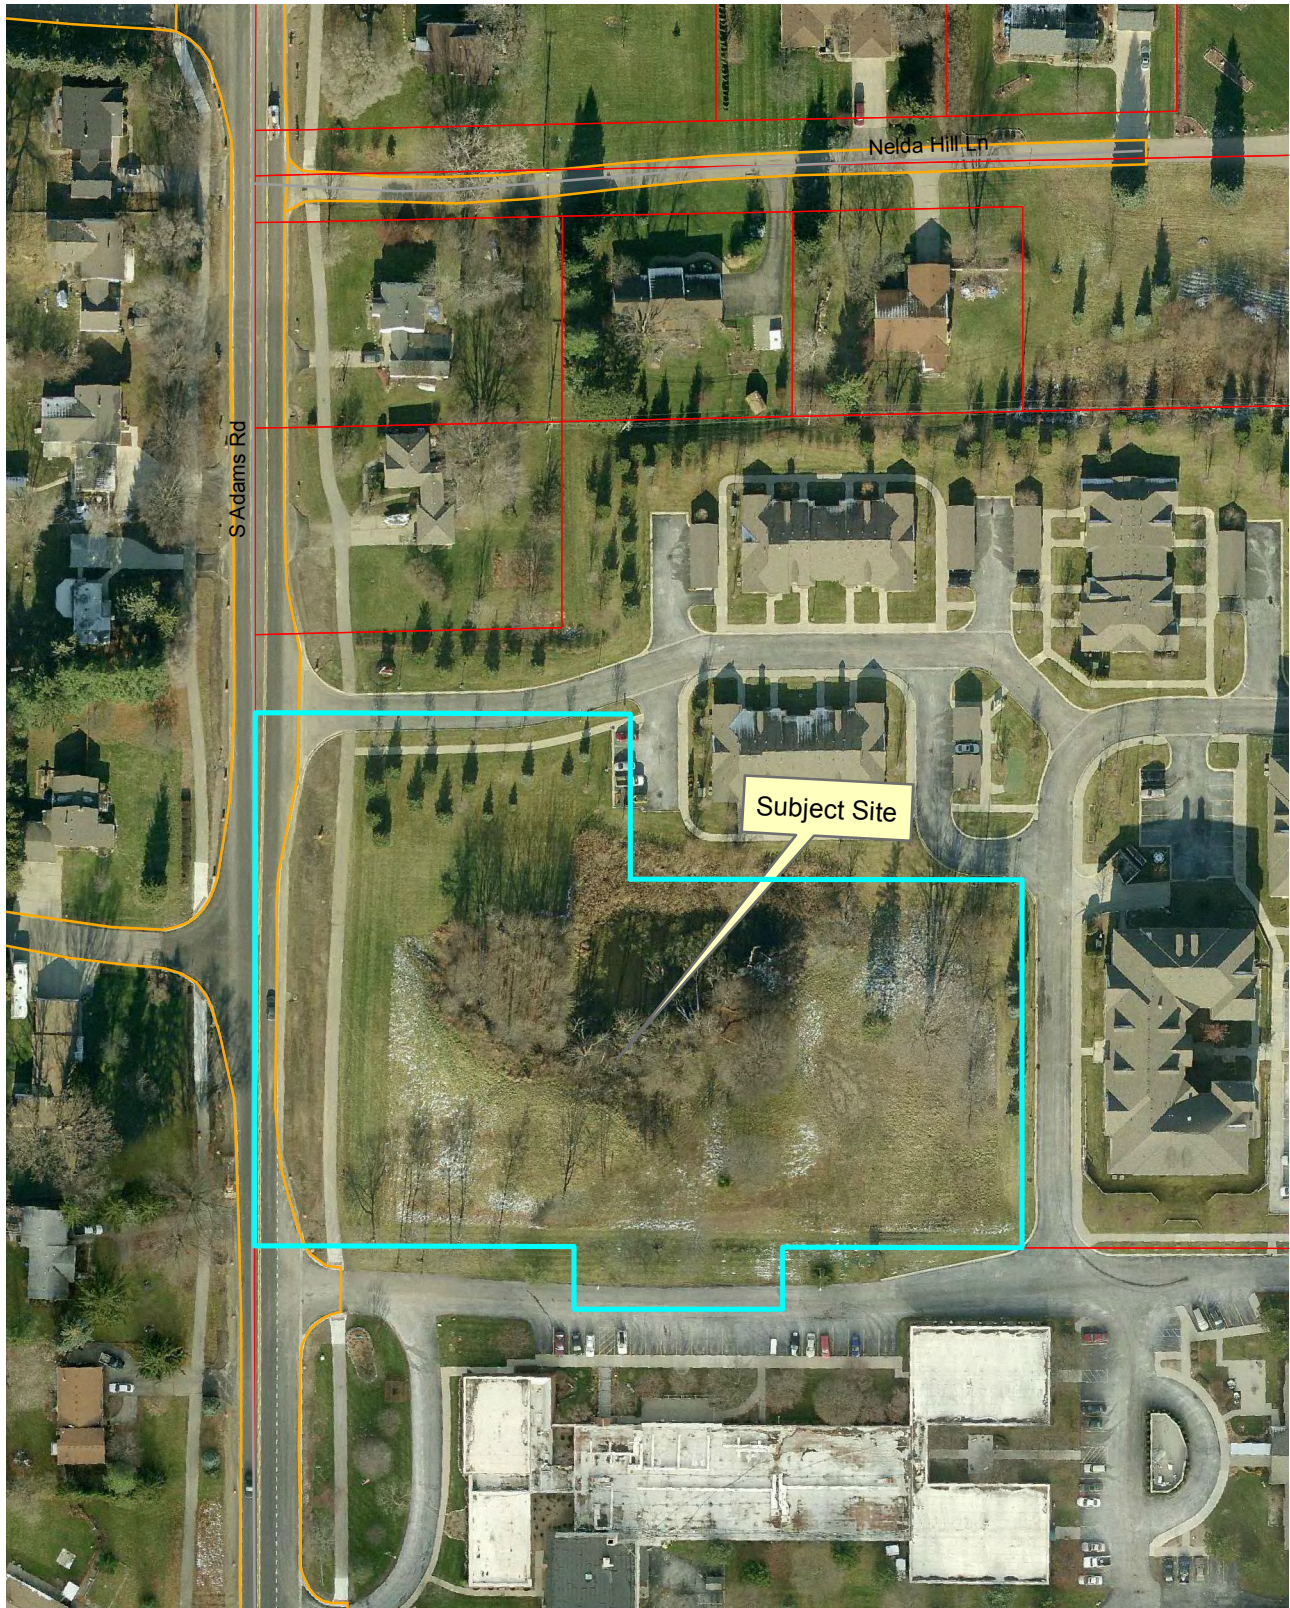

Location Map American House of Rochester Hills

Aerial photographs as of April 2010
TaxParcel lines were obtained on 1/2/13 from Oakland County.
Although the information provided by this map is believed to be reliable, its accuracy is not warranted in any way. The City of Rochester Hills assumes no liability for any claims arising from the use of this map.

7-5-11

1 inch = 125 feet