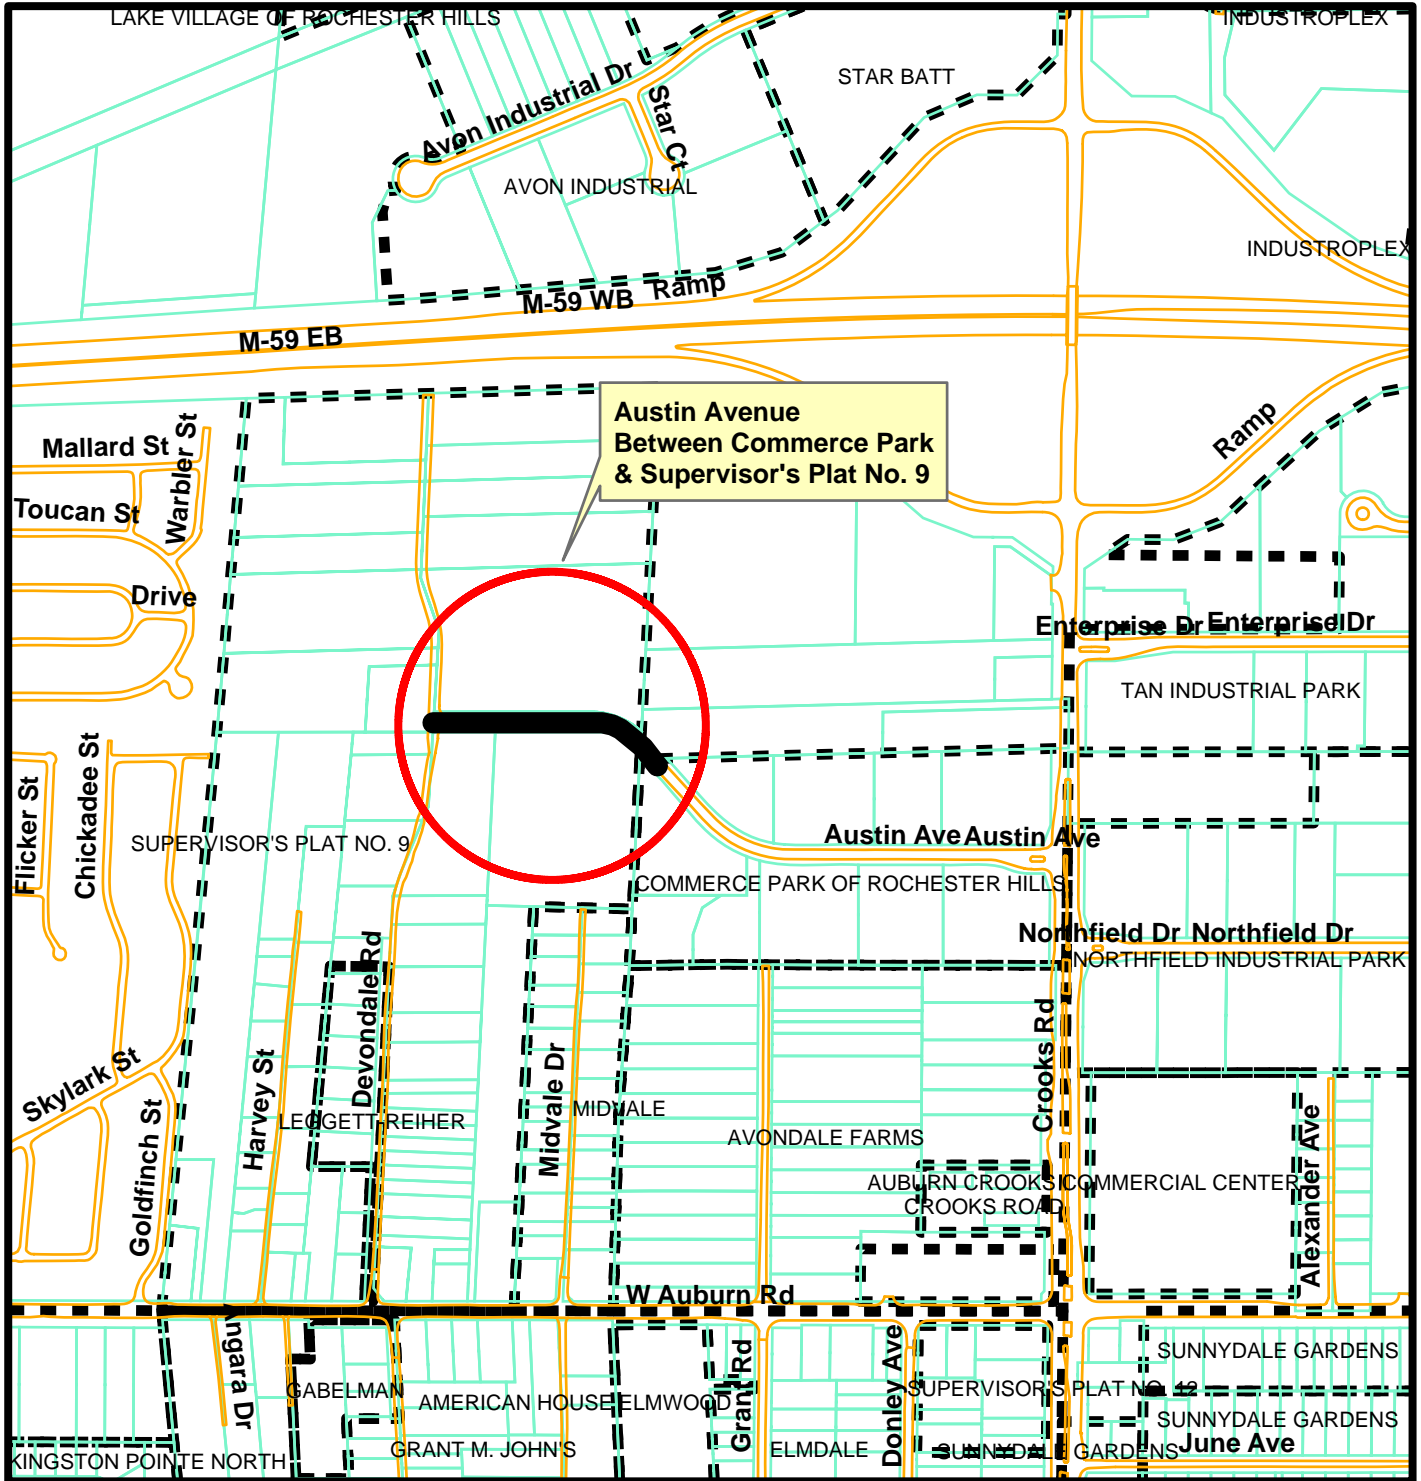

AUSTIN AVENUE (Road Extension)

(Between Commerce Park & Supervisor's Plat No. 9)

Section # 29

Legend

- RoadEdge
- RoadCenterlineRoute
- TaxParcel
- Subdivisions