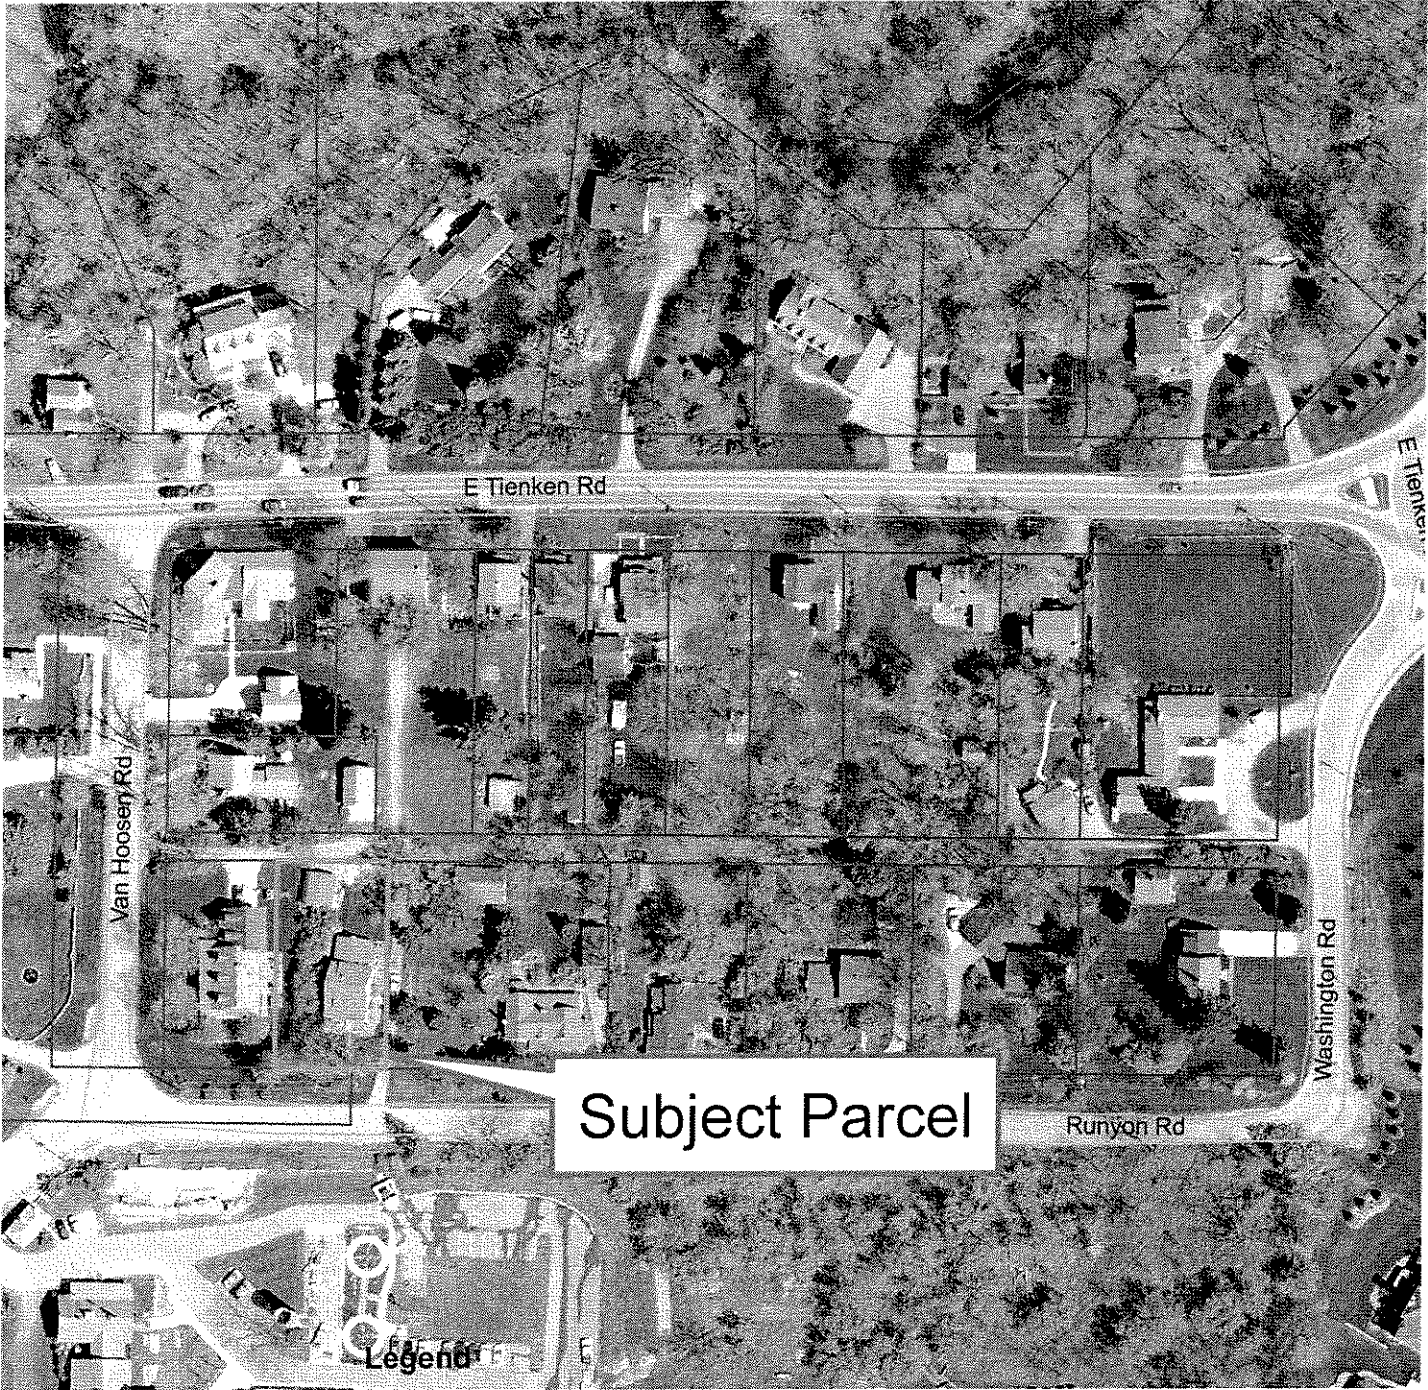

971 Runyon Road

Legend

- TaxParcel
- RoadEdge
- **Pictometry2007.sid**
- **RGB**
- Red: Band_1
- Green: Band_2
- Blue: Band_3

08-08-07

1 inch equals 139 feet