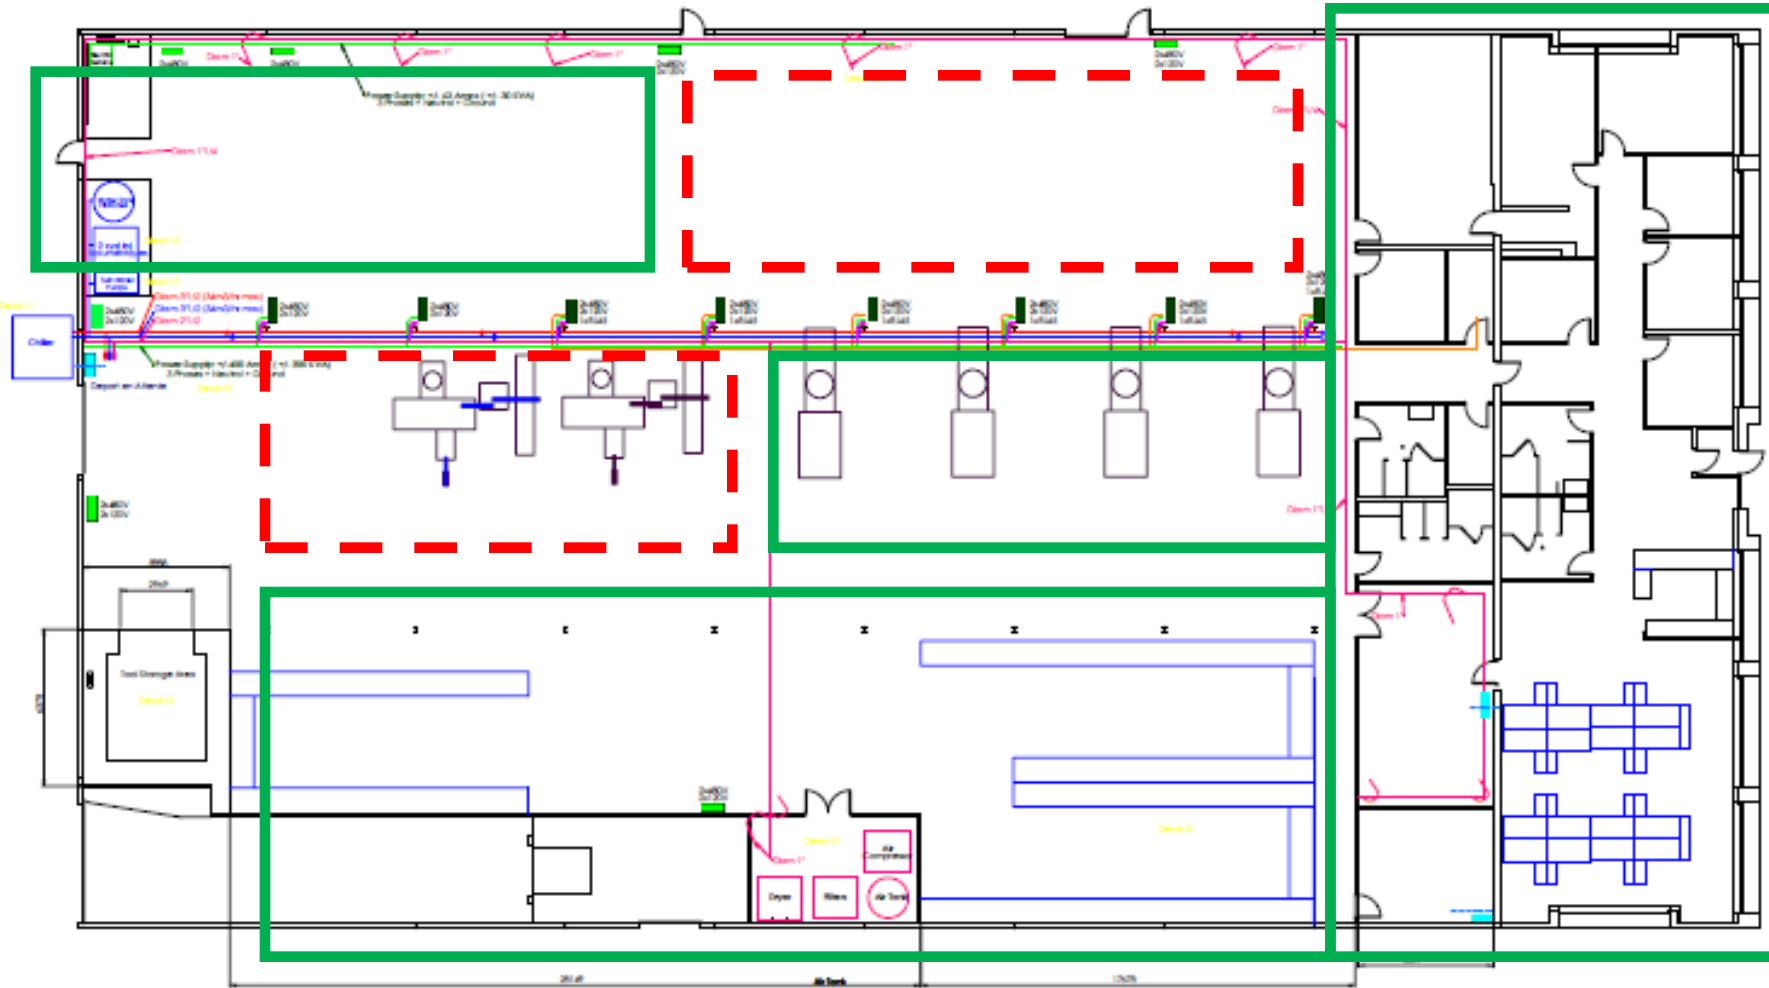

Staffing Plan

Investment Schedule (1/2)

Investment Schedule (2/2)

2014 PPT BASE : M\$ 1.5

2015 PPT BASE : M\$ 2.0

2 Yrs EXPECTATIONS :

- SALES : M\$ 12.0
- 40 JOBS

Thank you for your consideration !