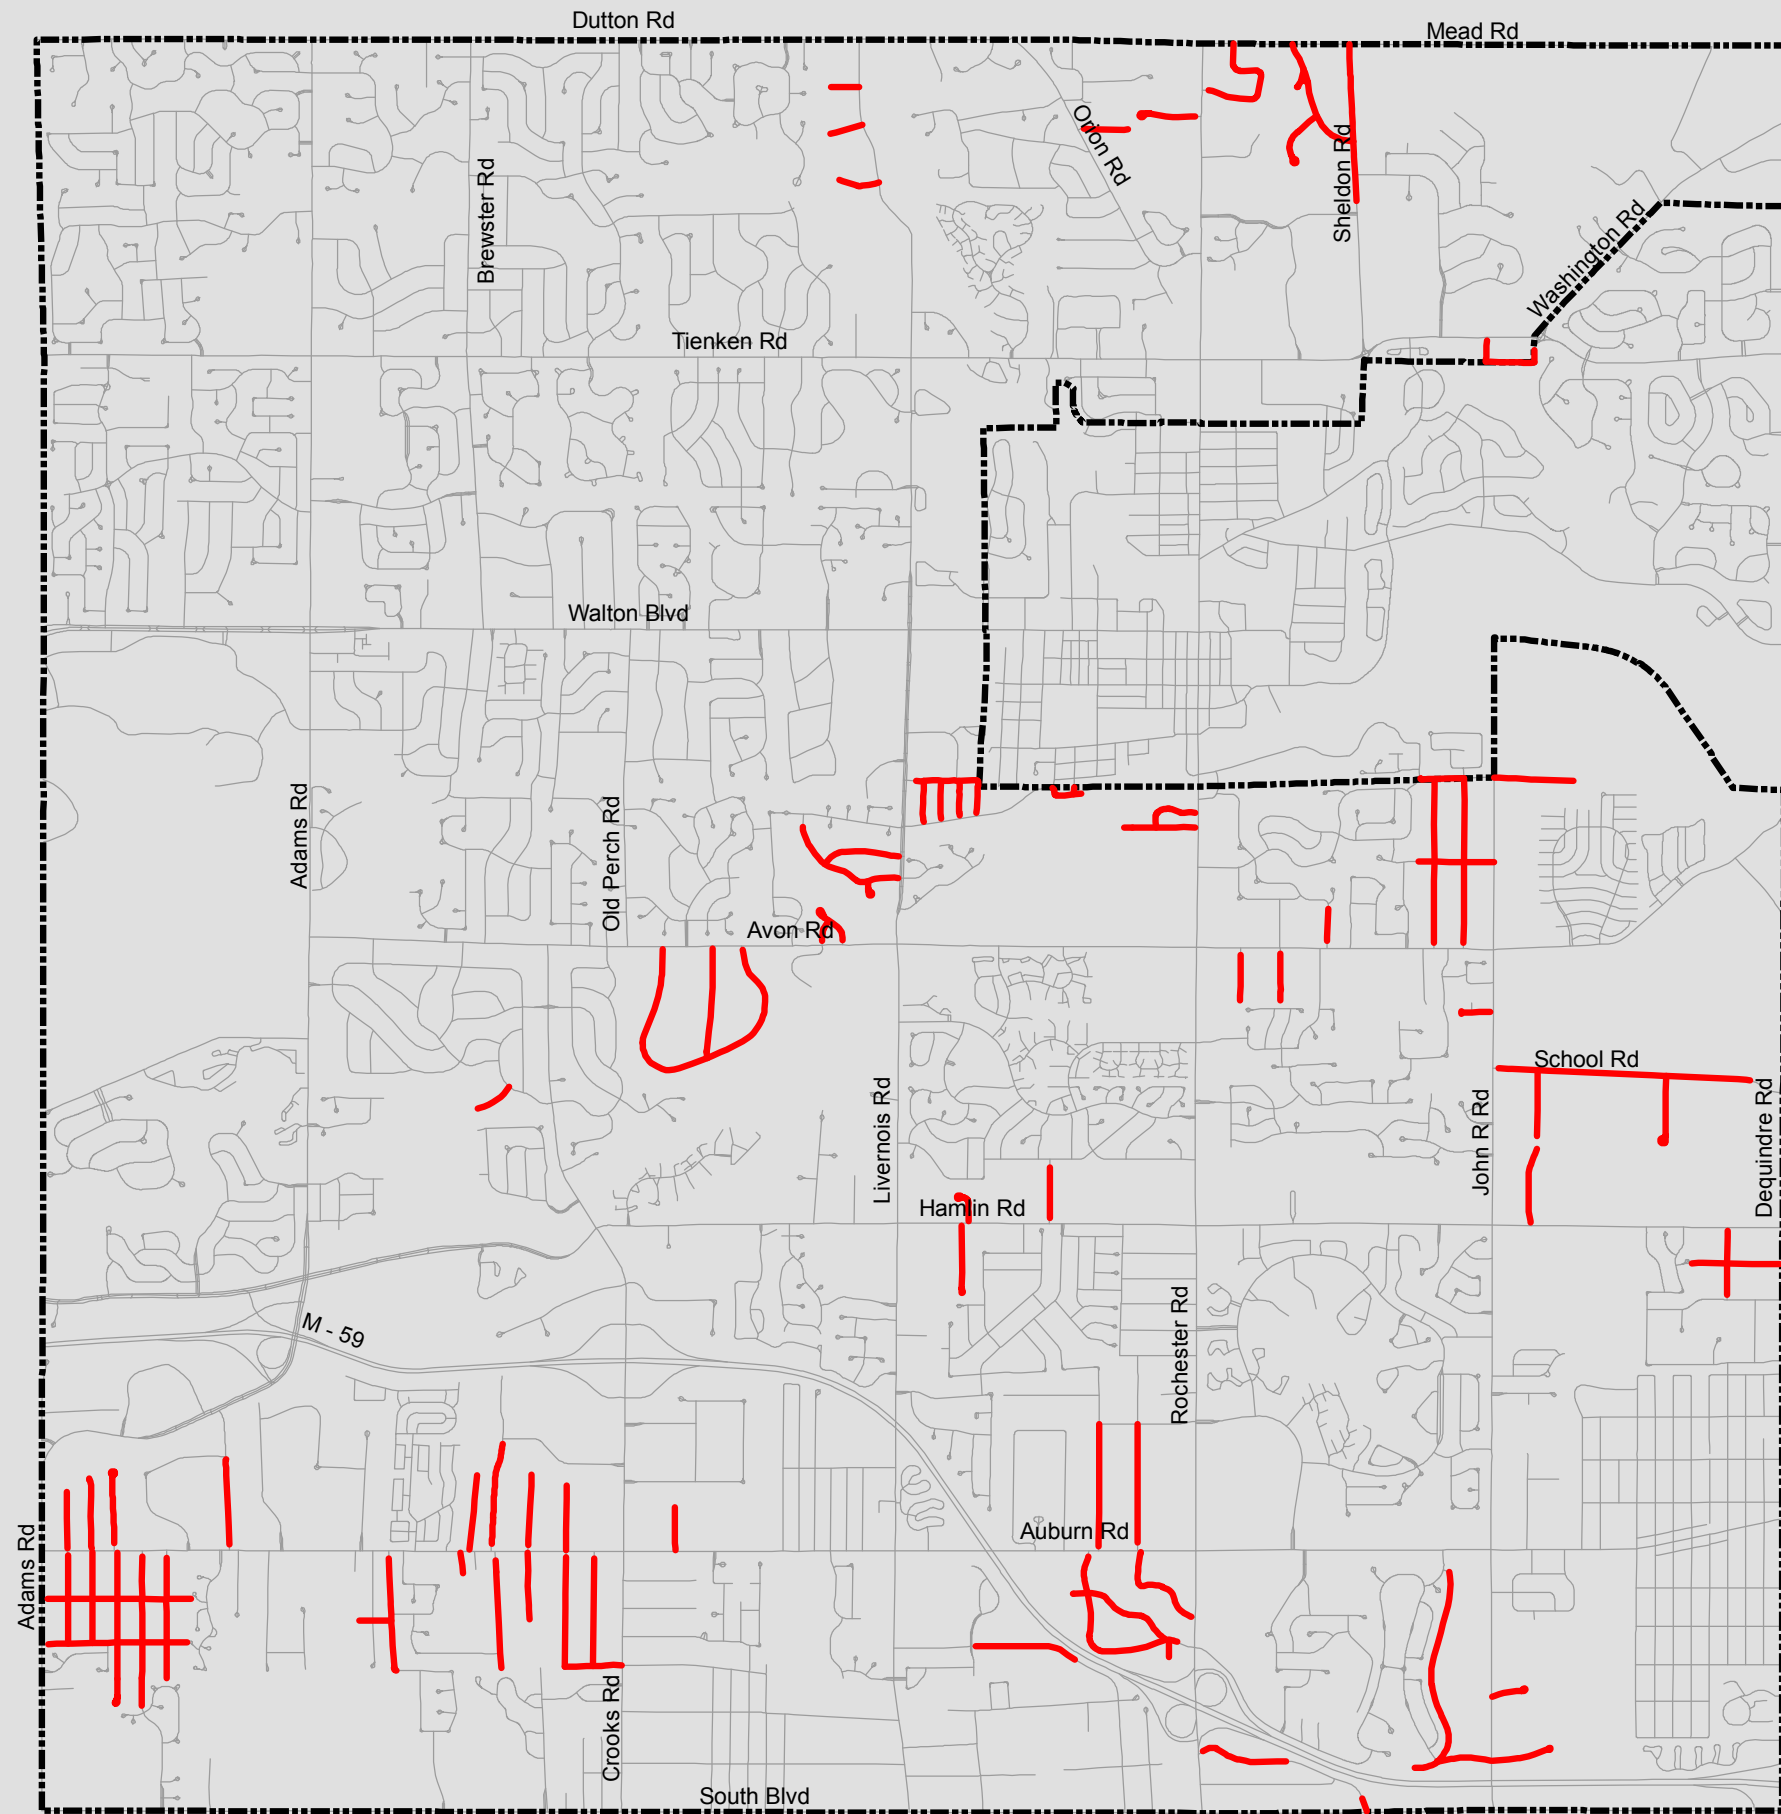

Public City Gravel Roads

— 23.7 Miles of Gravel Roads

Although the information provided by this map is believed to be reliable, its accuracy is not warranted in any way. The City of Rochester Hills assumes no liability for any claims arising from the use of this map.

City of
ROCHESTER HILLS

Published by MIS Department
9/3/2009
Data maintained by
Department of Public Service
Revised 2/18/2009