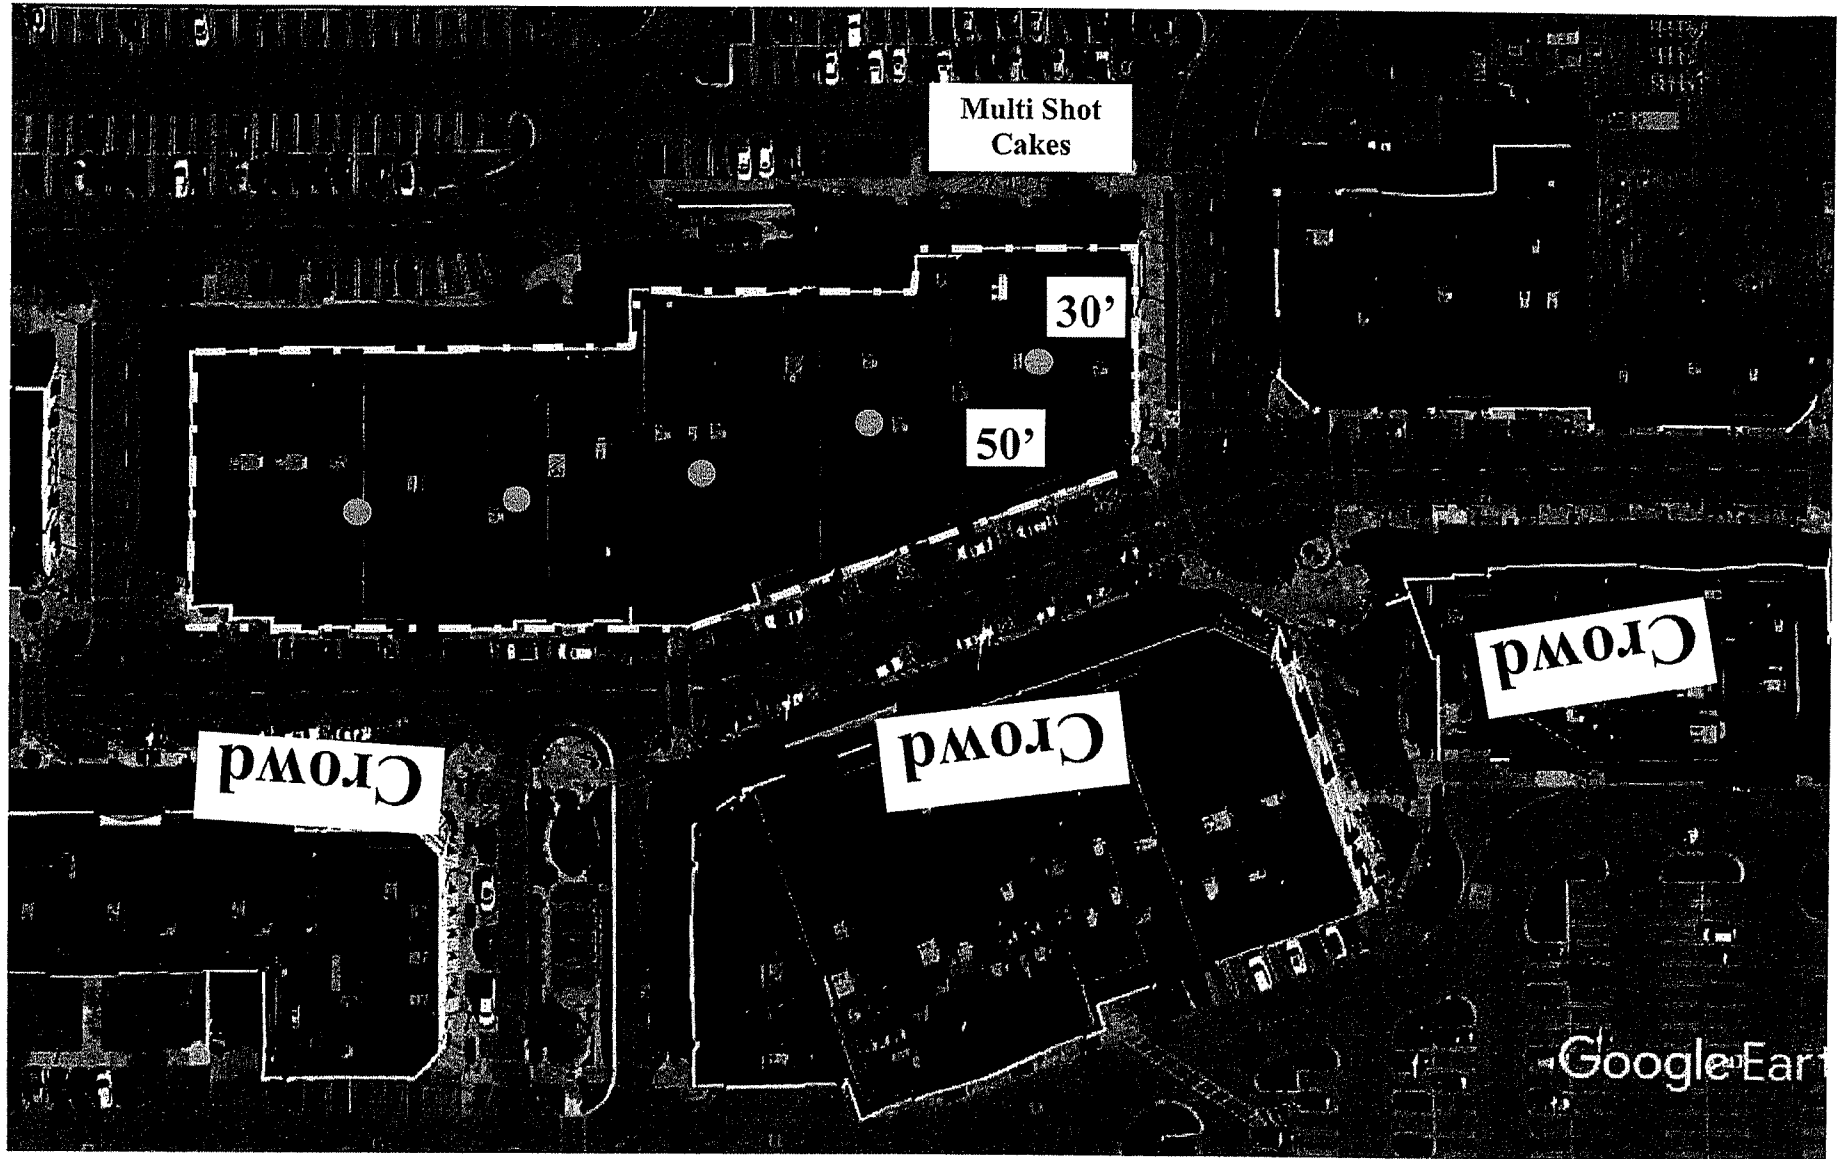

City of Rochester Hills: Light the Village

Festival Park: Village Main , Rochester Hills, Michigan 48307

Distance Required to Meet NFPA 1126

1" → 1.5"

10' → 30'

AMERICAN FIREWORKS COMPANY

RFS 2021