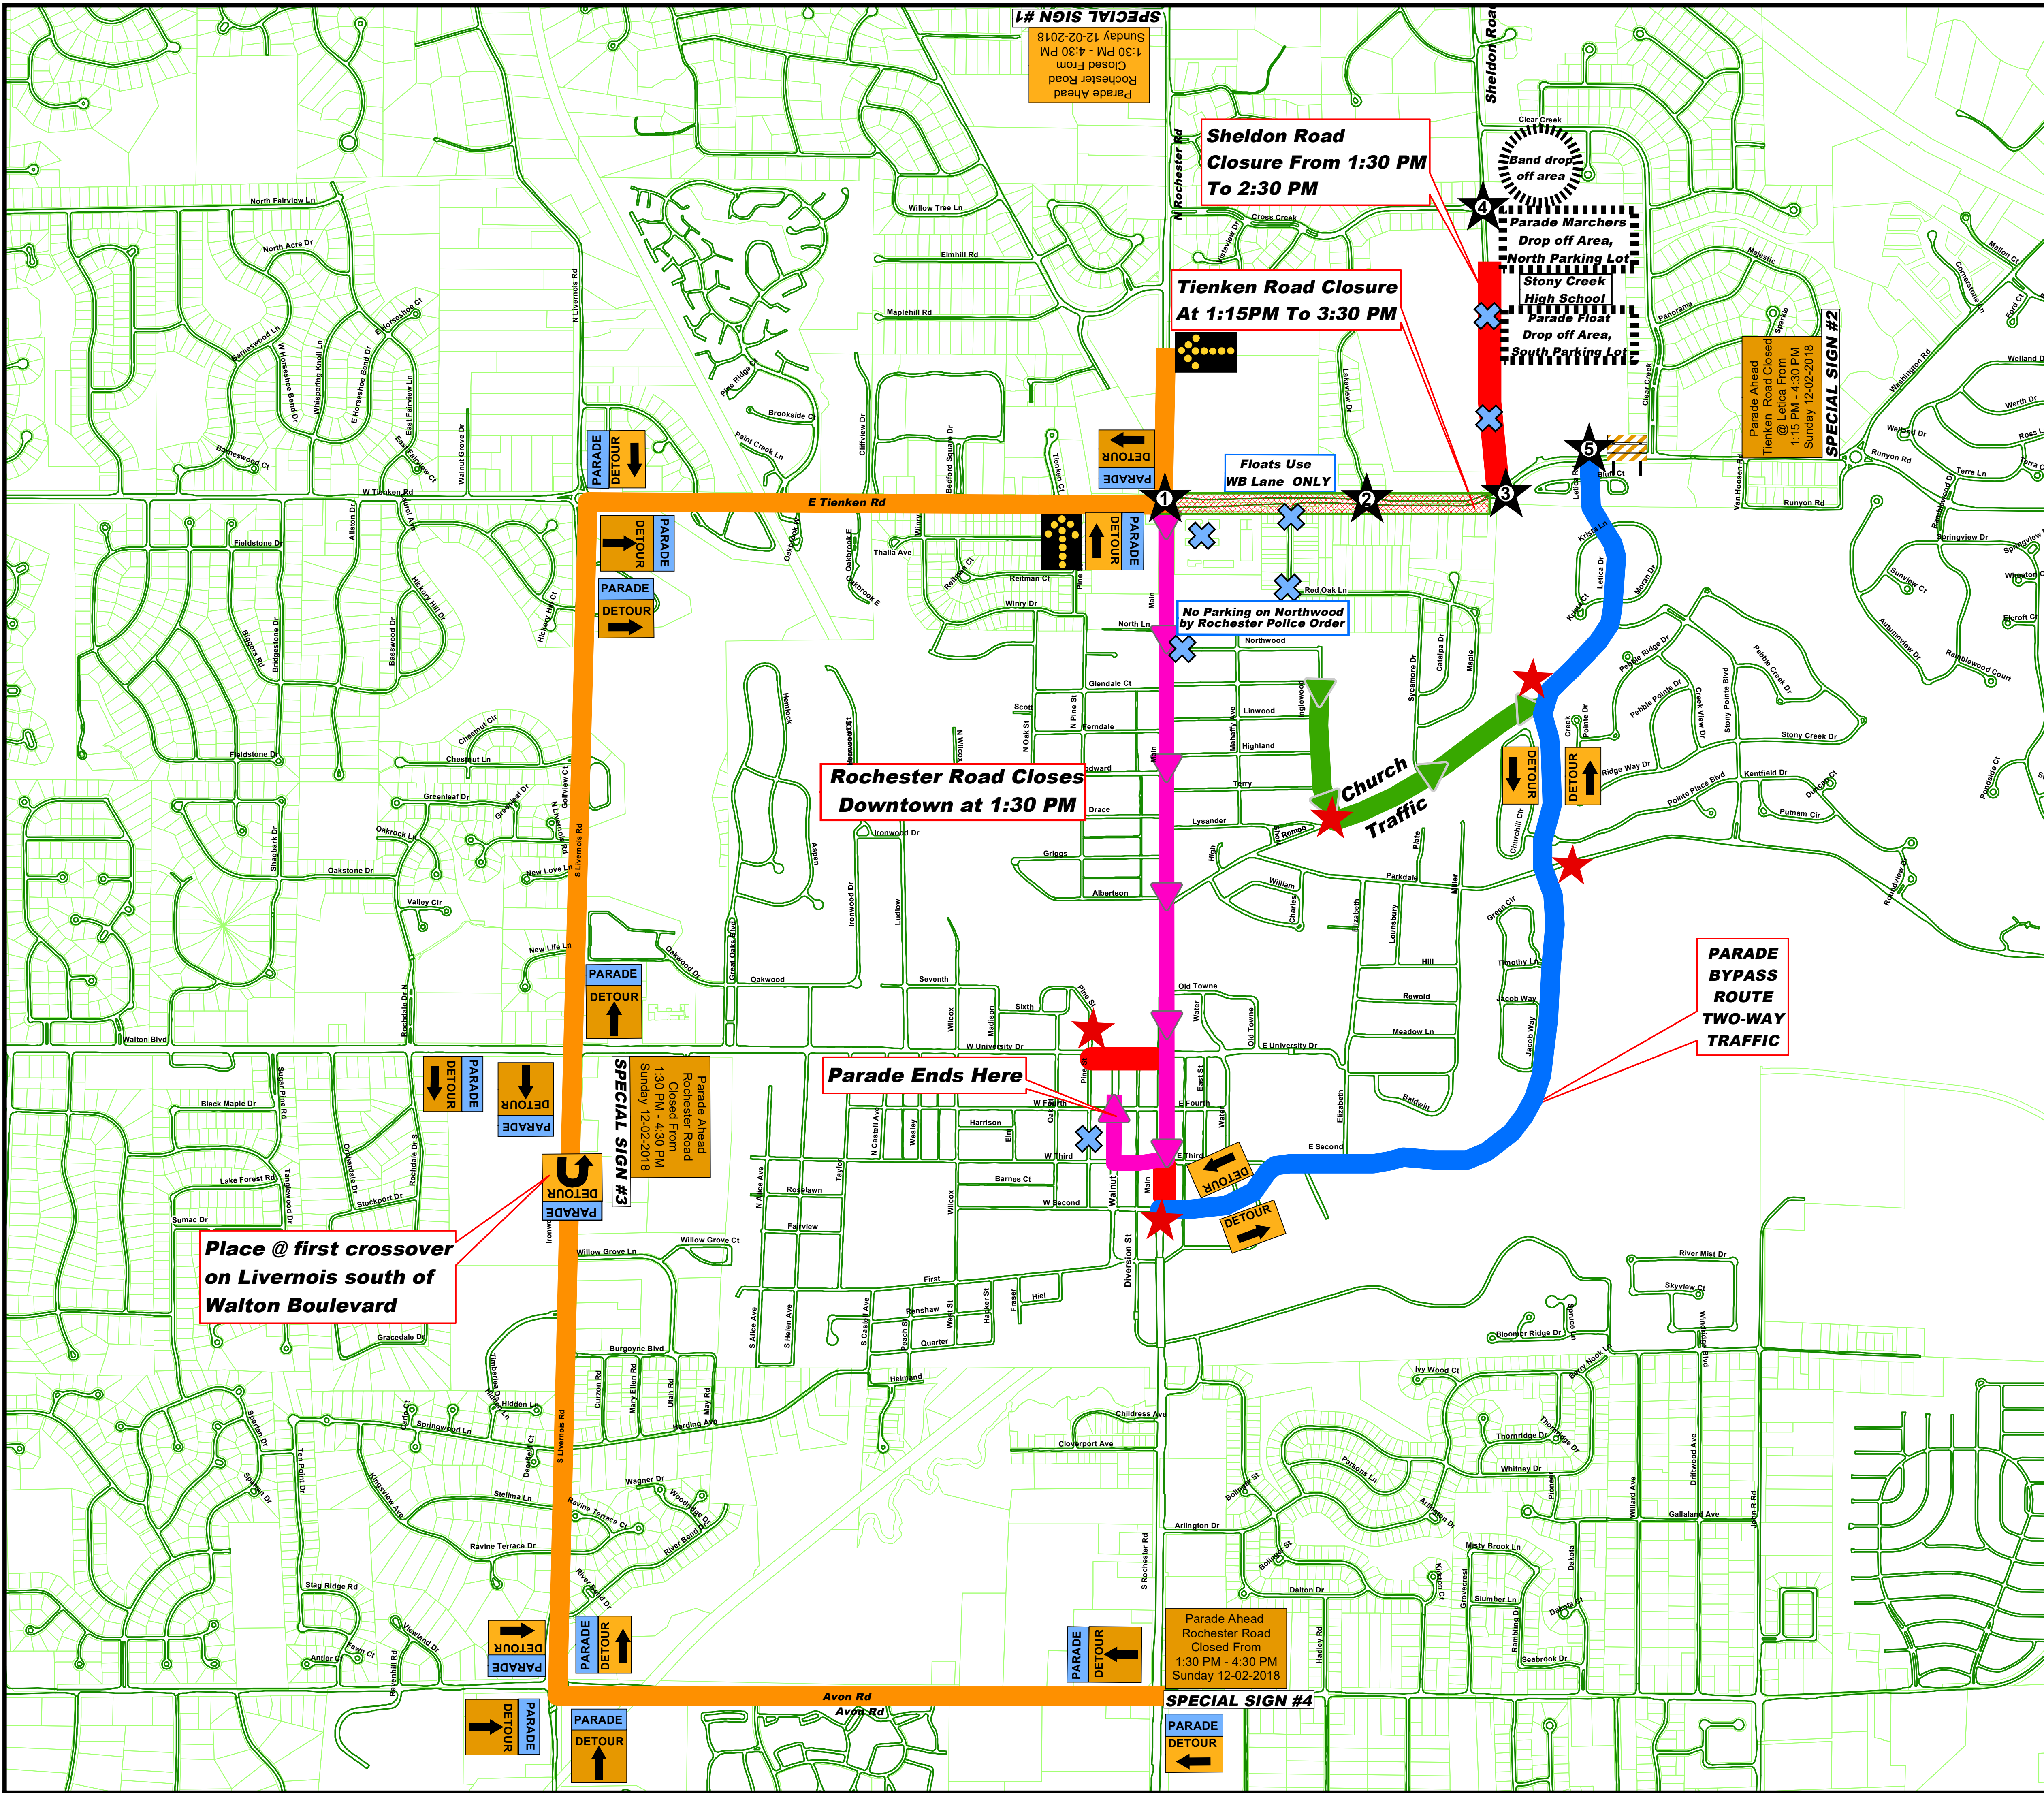

2019 68th ANNUAL ROCHESTER HOMETOWN CHRISTMAS PARADE SUNDAY DECEMBER 8, 2019 DETOUR ROUTE MAP

Legend

- Parade Route
- Posted Detour Route
- Road Closures (Parade Traffic Only)
- City of Rochester's Downtown Parade Bypass Route
- Church Traffic
- Oakland County Sheriff points
- Civil Air Patrol points
- Rochester City Police points
- Road Closed Staging Area

Traffic Sign Legend

- Special Sign
- M4-9-P
- M4-9-P
- W-1-P
- M4-9 (City of Rochester)
- Type III Barricade
- Arrow Board

NOTE: CITY OF ROCHESTER PROVIDES TRAFFIC CONTROL DEVICES ALONG ROADS UNDER ITS JURISDICTION

Map Published by
City of Rochester Hills
DPS/Engineering Department
Date: 10/16/2019