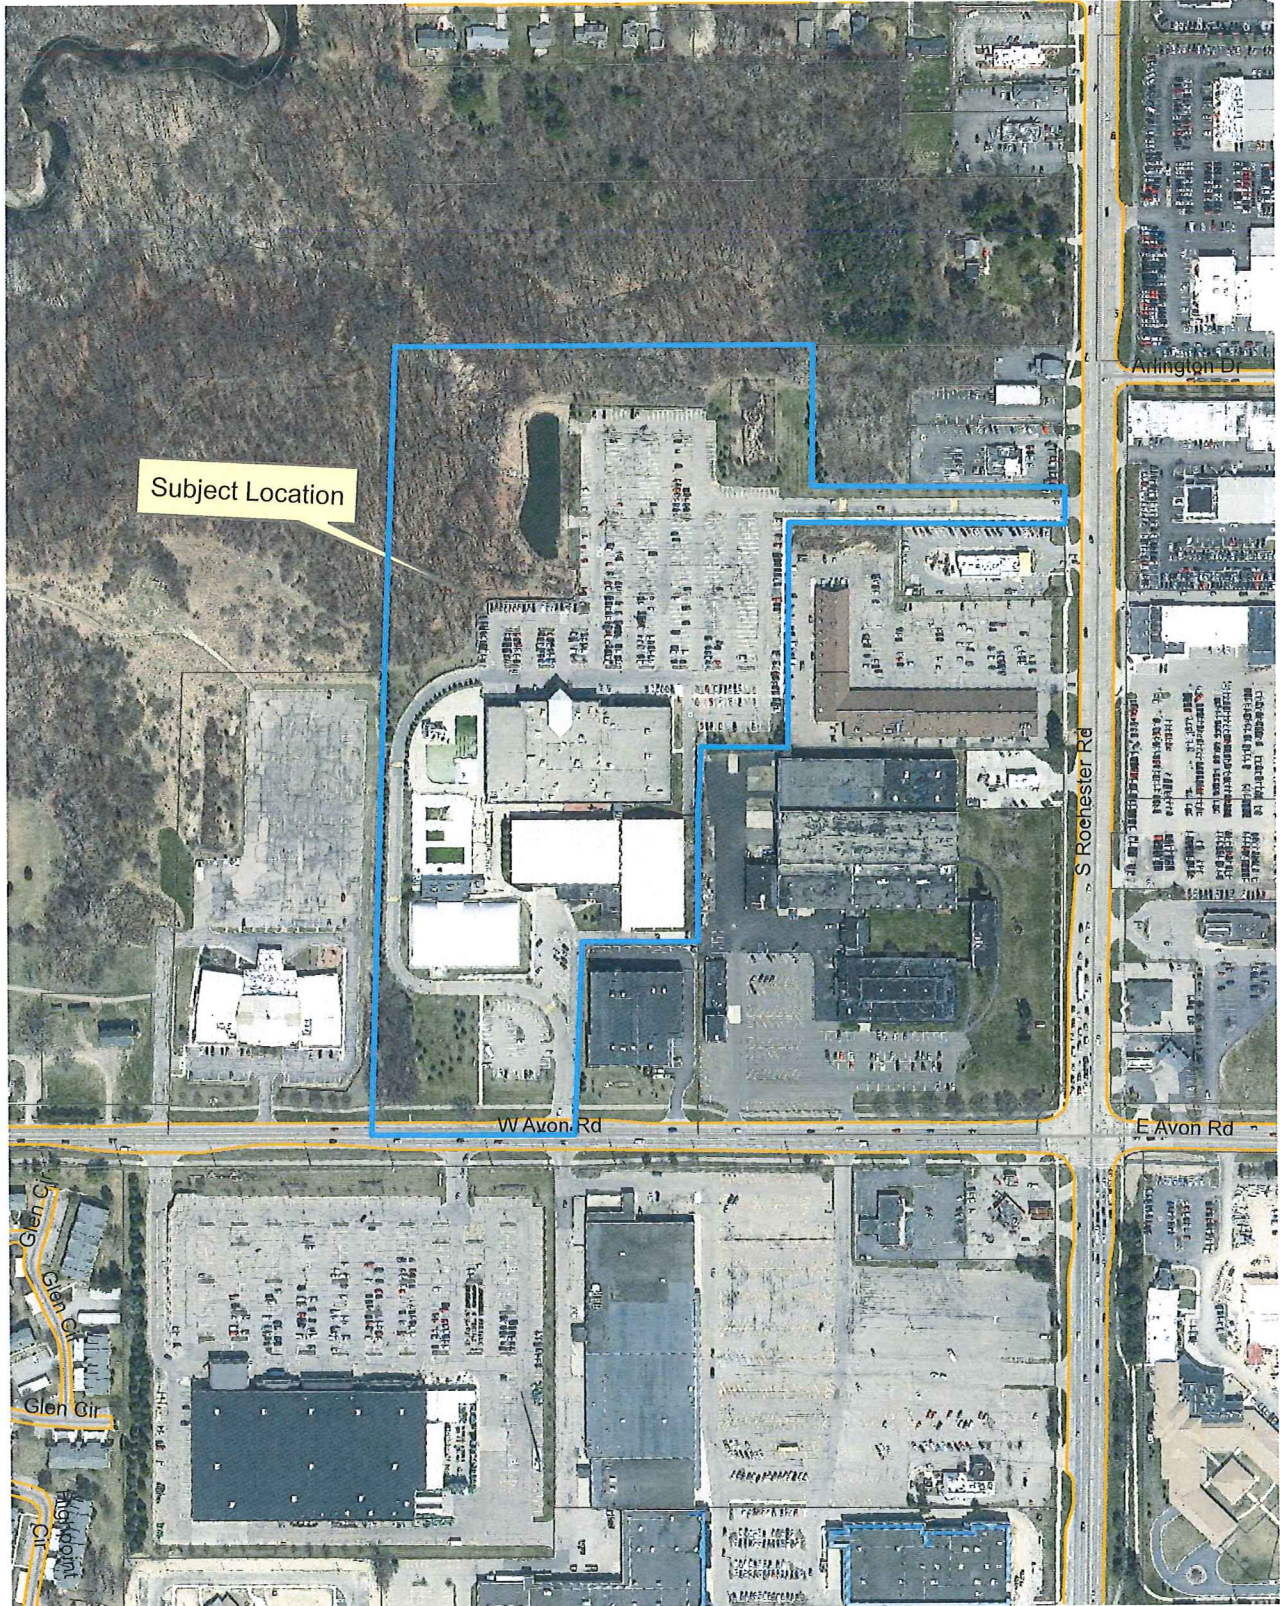

Location Map Lifetime Fitness

Aerial photographs as of April 2010
TaxParcel lines were obtained on 1/2/14 from Oakland County.
Although the information provided by this map is believed to be reliable, its accuracy is not warranted in any way. The City of Rochester Hills assumes no liability for any claims arising from the use of this map.

1/2/15

1 inch = 368 feet