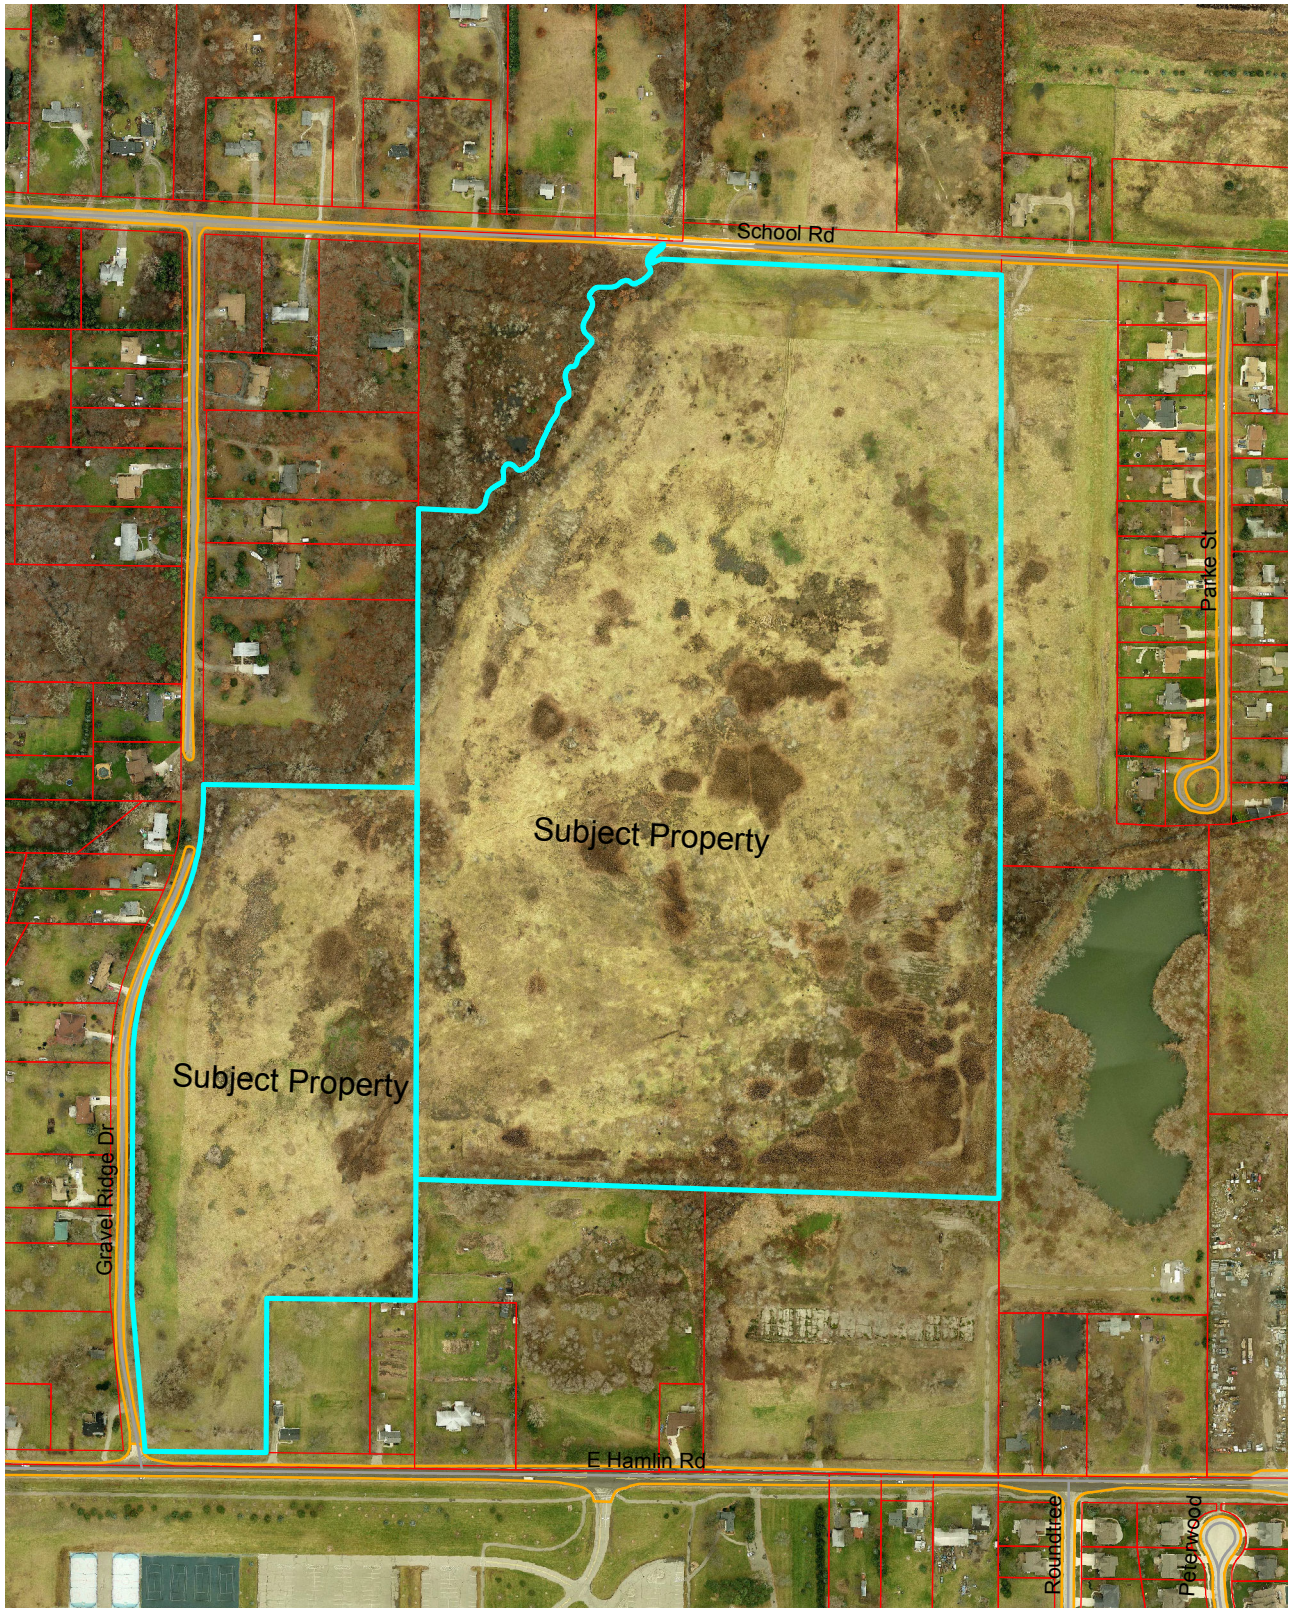

Location Map Six Star

Legend	
	TaxParcel W or Street Name
	Right-of-Way
	Mail Stop
Photometry 2011MxRy	
	RM - R.M.L.2
	RM - R.M.L.3
	RM - R.M.L.3

Aerial photographs as of April 2010.
TaxParcel lines were obtained on 1/2/14 from Oakland County.
Although the information provided by this map is believed to be reliable, its accuracy is not warranted in any way. The City of Rochester Hills assumes no liability for any claims arising from the use of this map.

7-1-14

1 inch = 436 feet