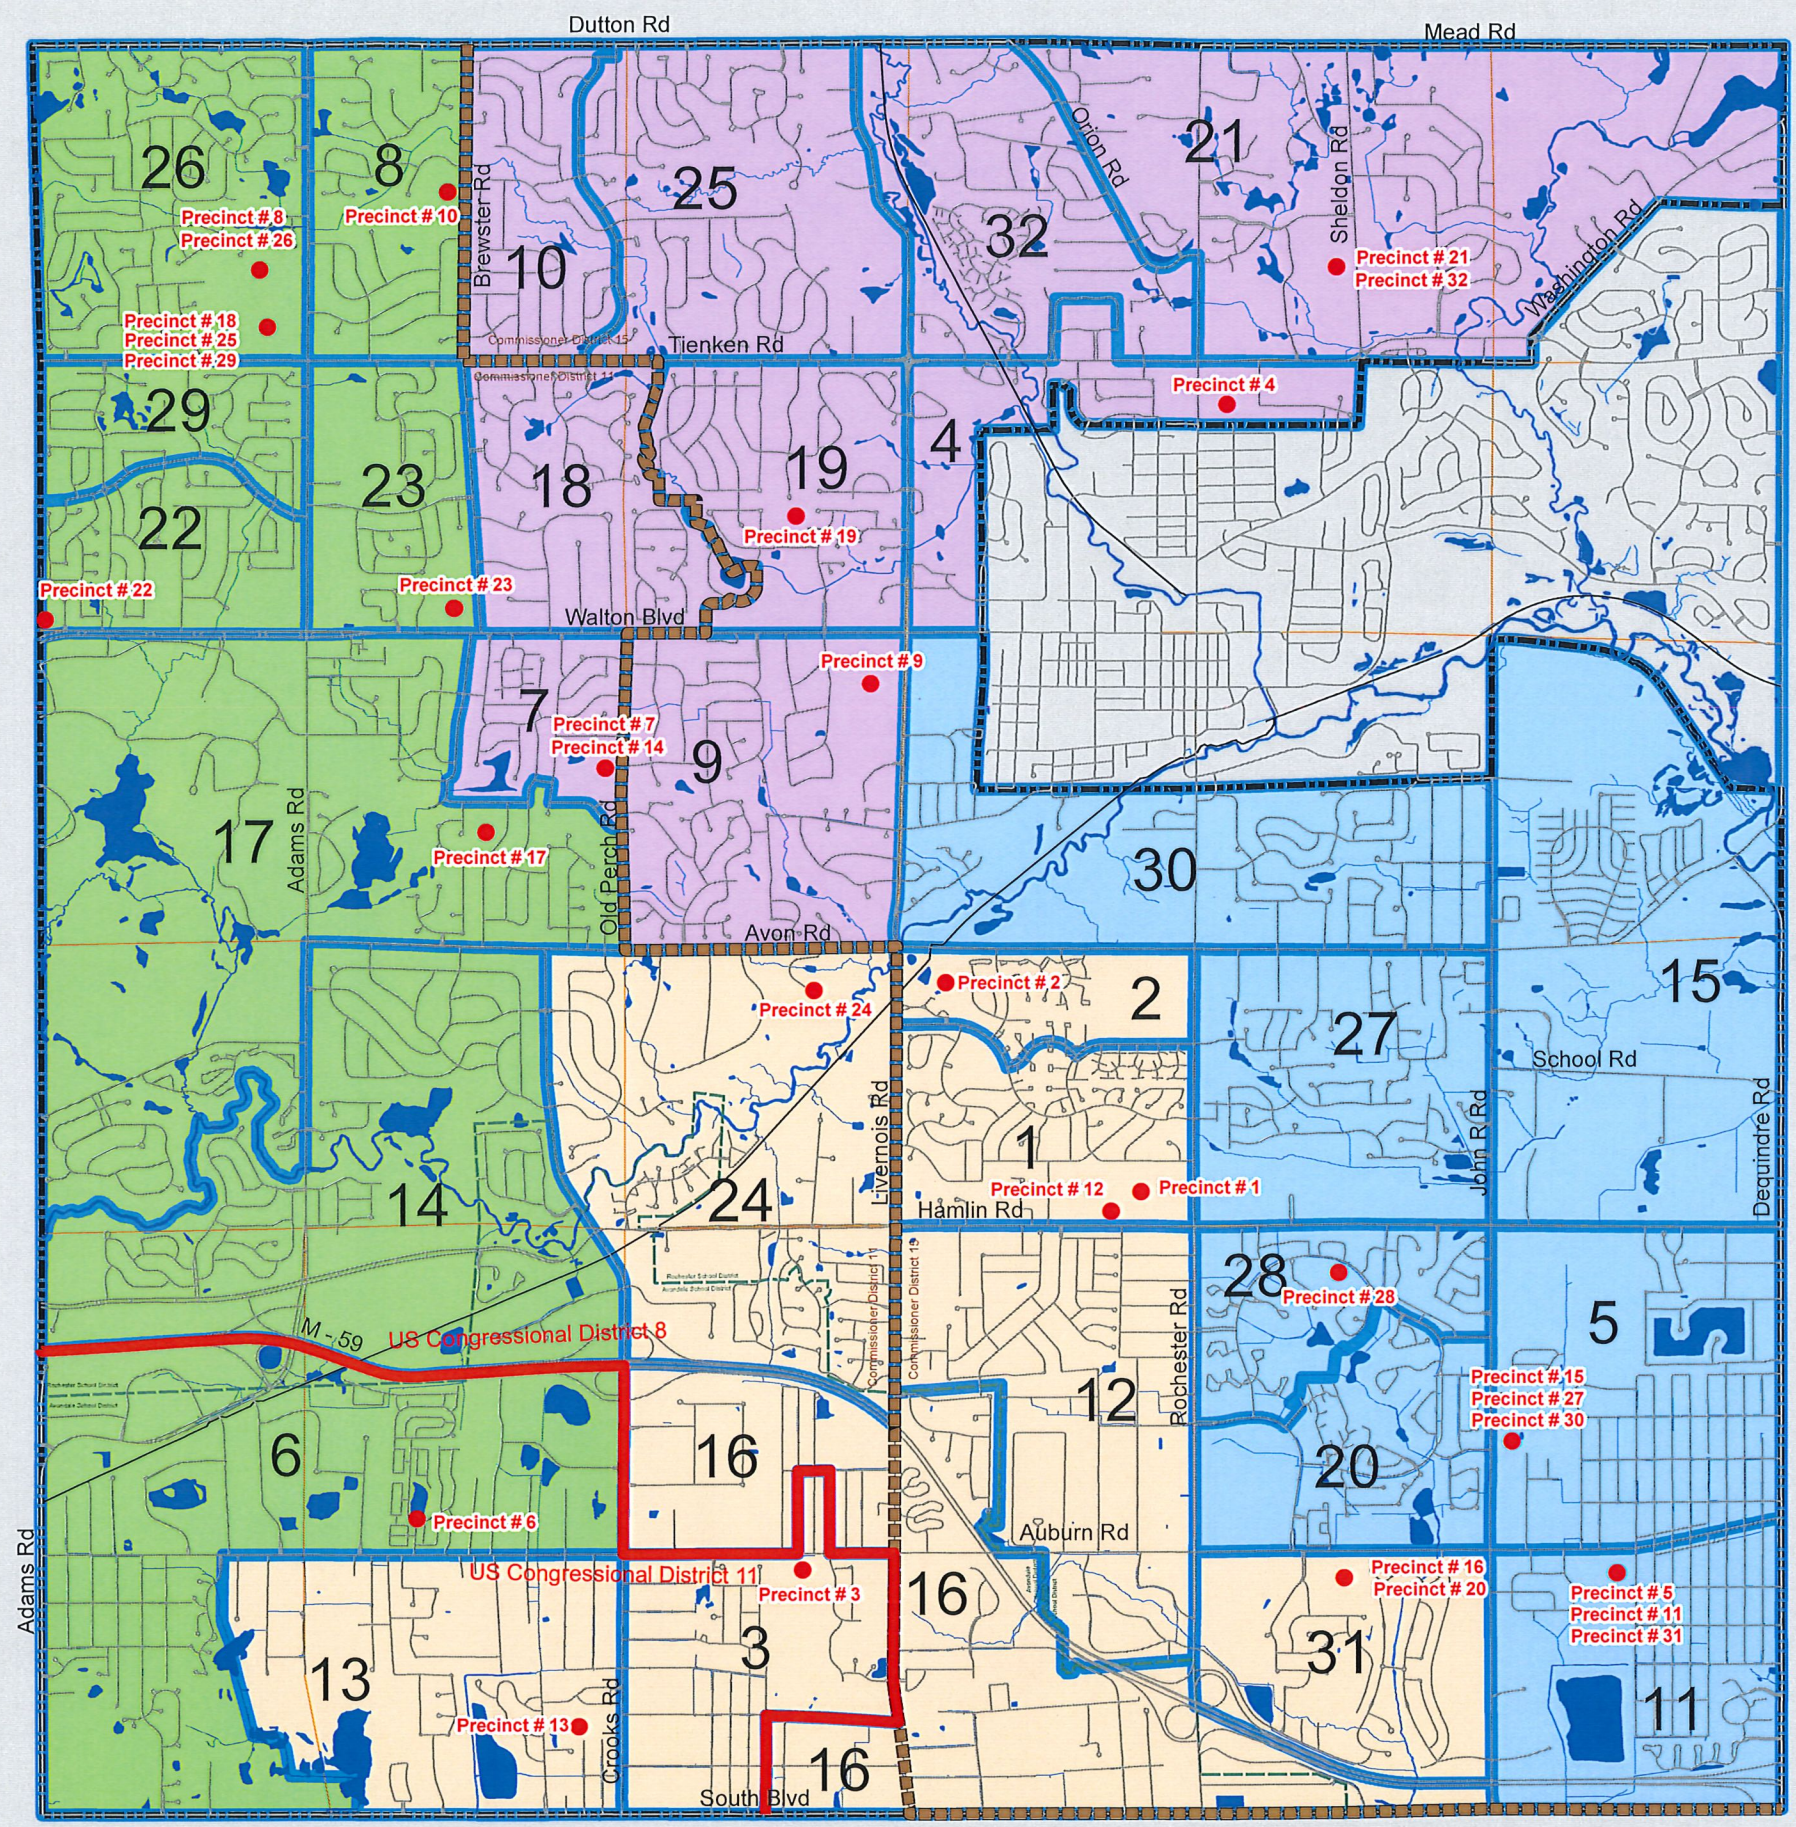

Council Districts/Polling Locations

Council Districts	Precinct Polling Locations
District 1 Stephanie Morita Term: 11/14/2021 Voicemail: (248) 841-2643 email: moritas@rochesterhills.org	Precinct # 1 Faith Church Precinct # 2 Bellbrook Precinct # 3 Meadows School Precinct # 4 North Hill Elementary Precinct # 5 Reuther Middle Precinct # 6 Avon Clubhouse Precinct # 7 West Middle Precinct # 8 Van Hoosen Middle Precinct # 9 Rochester High Precinct # 10 Brewster Elementary Precinct # 11 Reuther Middle Precinct # 12 Hamlin Elementary Precinct # 13 Deerfield Elementary Precinct # 14 West Middle Precinct # 15 St. Mary's of the Hills Precinct # 16 Brooklands Elementary Precinct # 17 Meadow Brook Elementary Precinct # 18 Adams High Precinct # 19 Long Meadow Elementary Precinct # 20 Brooklands Elementary Precinct # 21 Hart Middle Precinct # 22 St. Luke's Methodist Church Precinct # 23 Samaritas Precinct # 24 Rochester Hills City Hall Precinct # 25 Adams High Precinct # 26 Van Hoosen Middle Precinct # 27 St. Mary's of the Hills Precinct # 28 Hampton Elementary Precinct # 29 Adams High Precinct # 30 St. Mary's of the Hills Precinct # 31 Reuther Middle Precinct # 32 Hart Middle
District 2 David J. Blair Term: 11/19/2023 Voicemail: (248) 841-2647 email: blaird@rochesterhills.org	
District 3 Susan Bowyer, Ph.D. Term: 11/19/2023 Voicemail: (248) 841-2645 email: bowyers@rochesterhills.org	
District 4 Ryan Deel Term: 11/14/2021 Voicemail: (248) 841-2648 deelr@rochesterhills.org	

- Poll Locations
- US Congressional District Line
- County Commissioner District Line
- School District Boundary
- Sections
- Precincts

At Large
David Walker
Term: 11/14/2021
Voicemail: (248) 841-2646
email: walkerd@rochesterhills.org