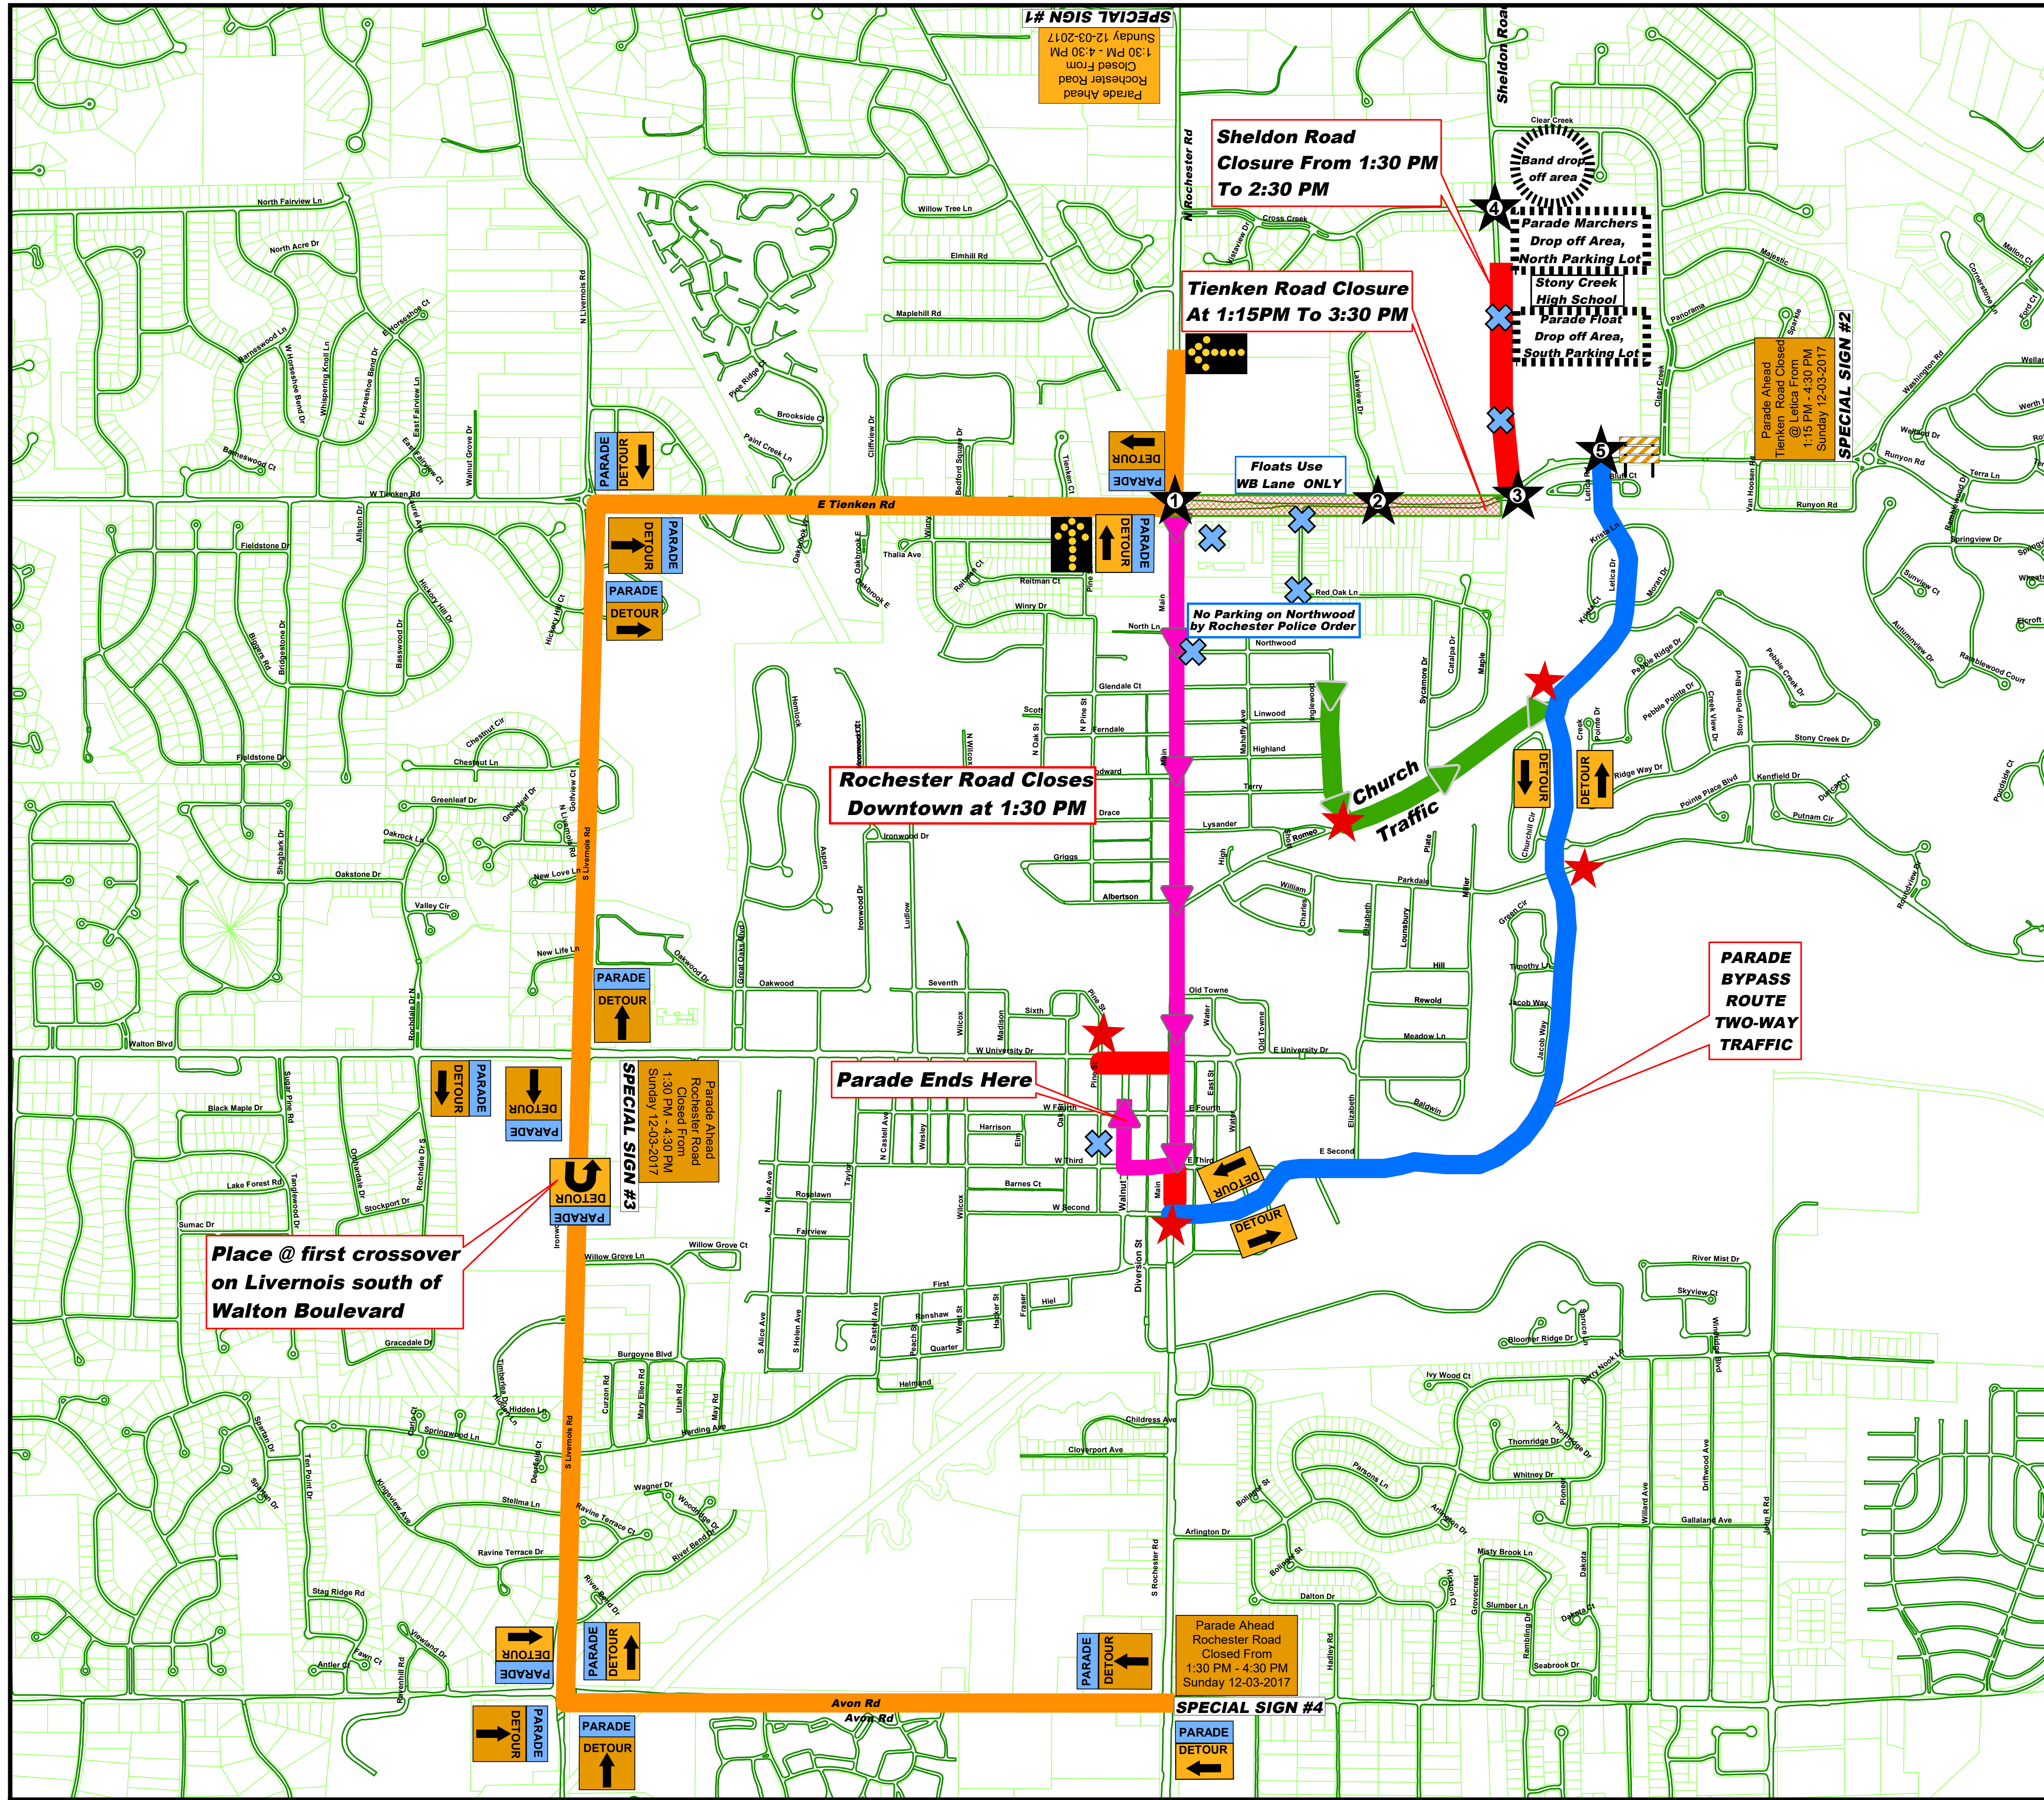

2017 66th ANNUAL ROCHESTER HOMETOWN CHRISTMAS PARADE SUNDAY DECEMBER 3, 2017 DETOUR ROUTE MAP

Legend

- Parade Route
- Posted Detour Route
- Road Closures (Parade Traffic Only)
- City of Rochester's Downtown Parade Bypass Route
- Church Traffic
- Oakland County Sheriff points
- Civil Air Patrol points
- Rochester City Police points
- Road Closed Staging Area

Traffic Sign Legend

- Special Sign
- M4-9-P
- M4-9-P
- W-1-P
- M4-9 (City of Rochester)
- Type III Barricade
- Arrow Board

NOTE: CITY OF ROCHESTER PROVIDES TRAFFIC CONTROL DEVICES ALONG ROADS UNDER ITS JURISDICTION

Map Published by
City of Rochester Hills
DPS/Engineering Department
Date: 10/18/2017