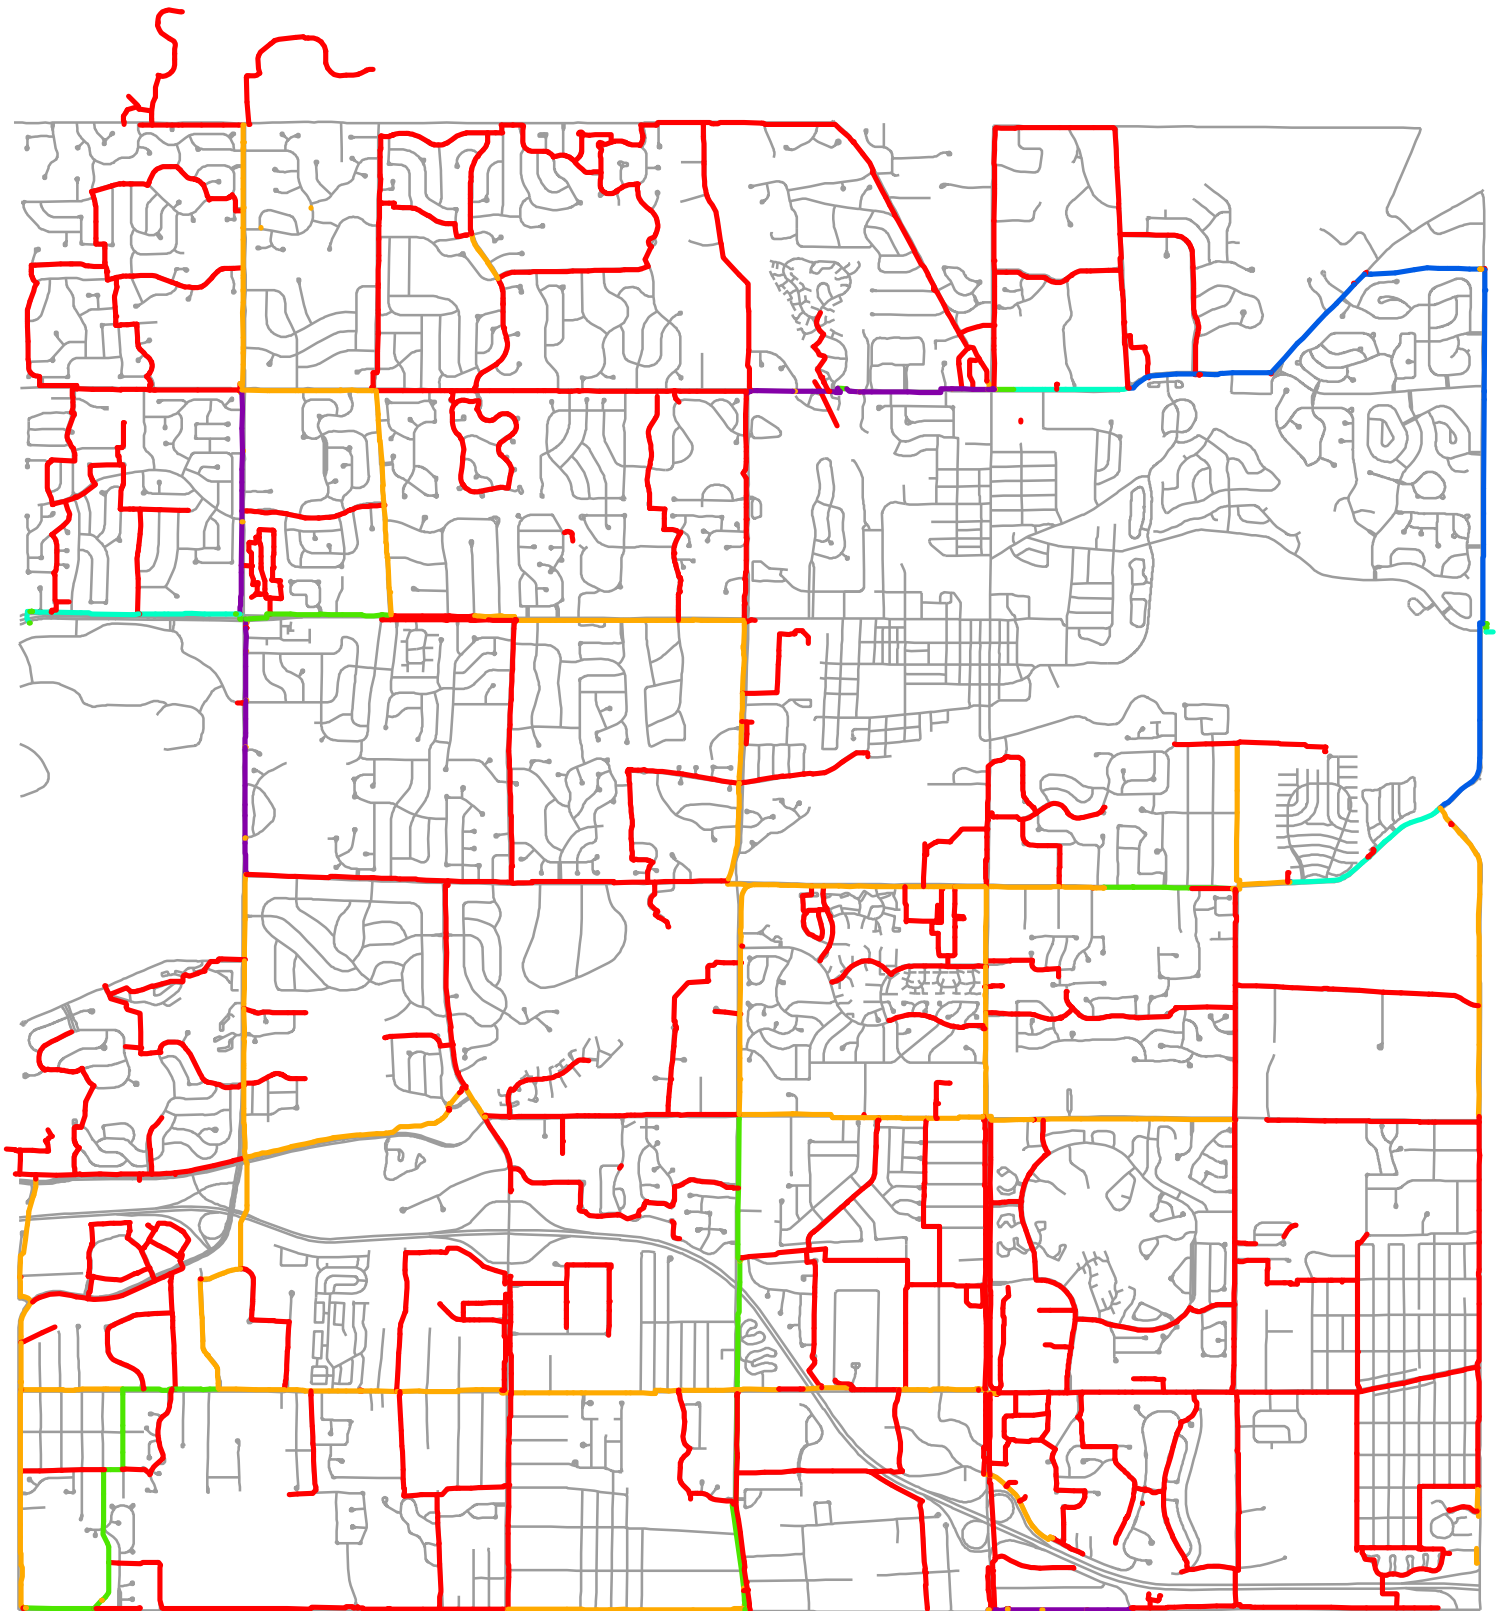

City of Rochester Hills Water System

Legend

	10-12 inch		20 inch		36 inch
	16 inch		24 inch		30 inch