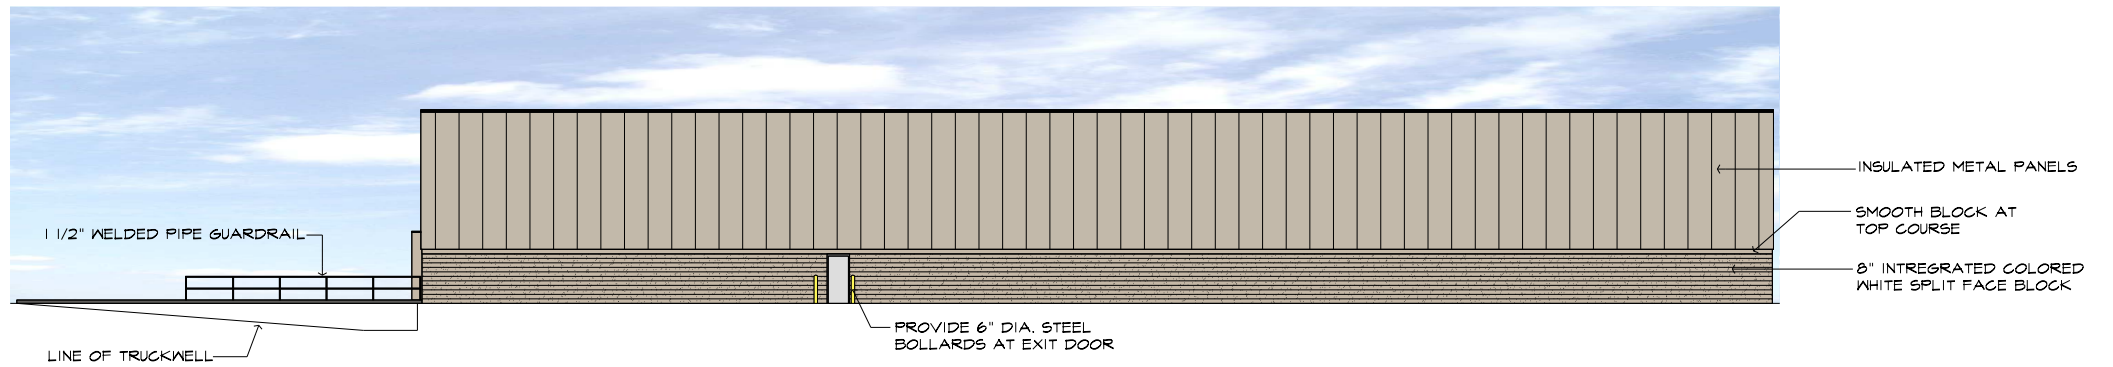

NORTH ELEVATION

EAST ELEVATION

ASSOCIATES, INC.
 ARCHITECTURAL DESIGN
 24001 ORCHARD LAKE RD, STE. 180A
 FARMINGTON, MI 48336
 PHONE: (248)-985-9101

AUBURN PHARMACEUTICAL
 ROCHESTER INDUSTRIAL DR. ROCHESTER HILLS, MICHIGAN