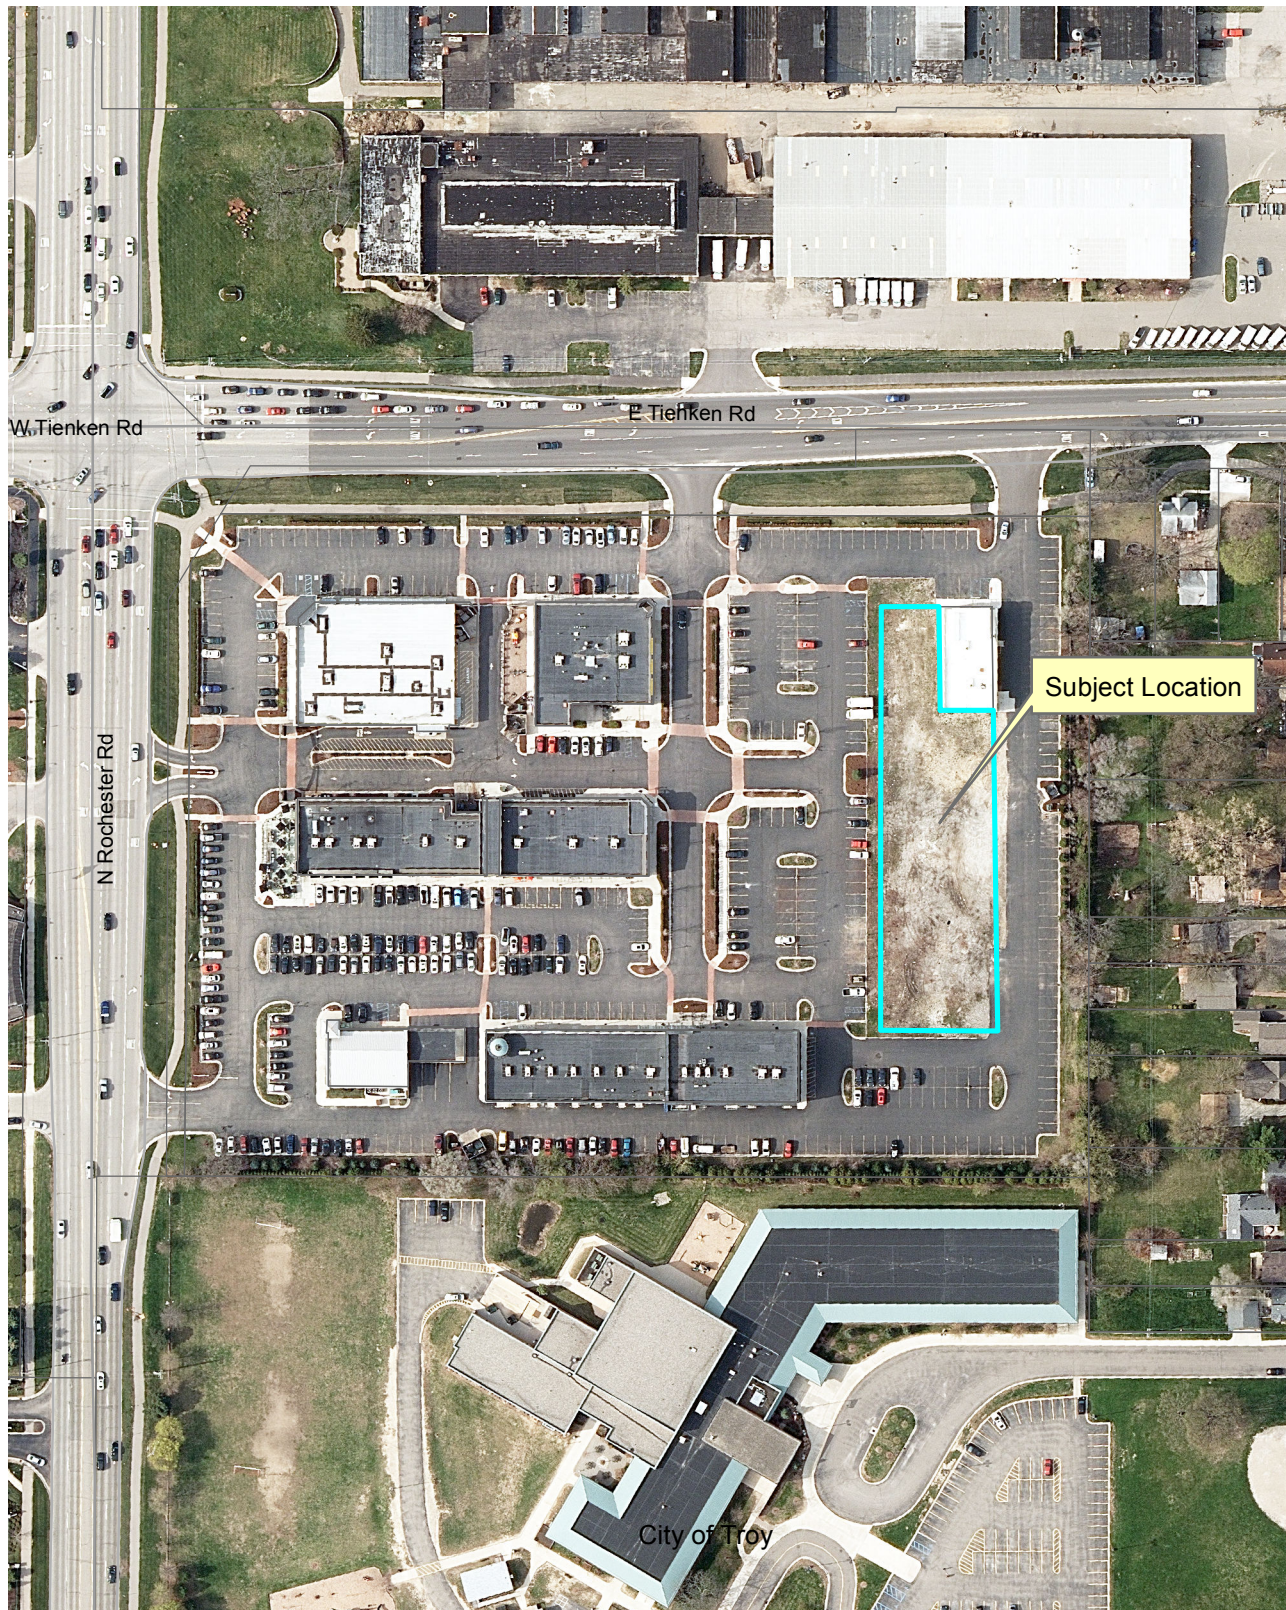

Location Map City Apartments

Aerial photographs as of April 2010.
TaxParcel lines were obtained on 1/2/14 from Oakland County.
Although the information provided by this map is believed to be reliable, its accuracy is not warranted in any way. The City of Rochester Hills assumes no liability for any claims arising from the use of this map.

1/2/15

1 inch = 167 feet