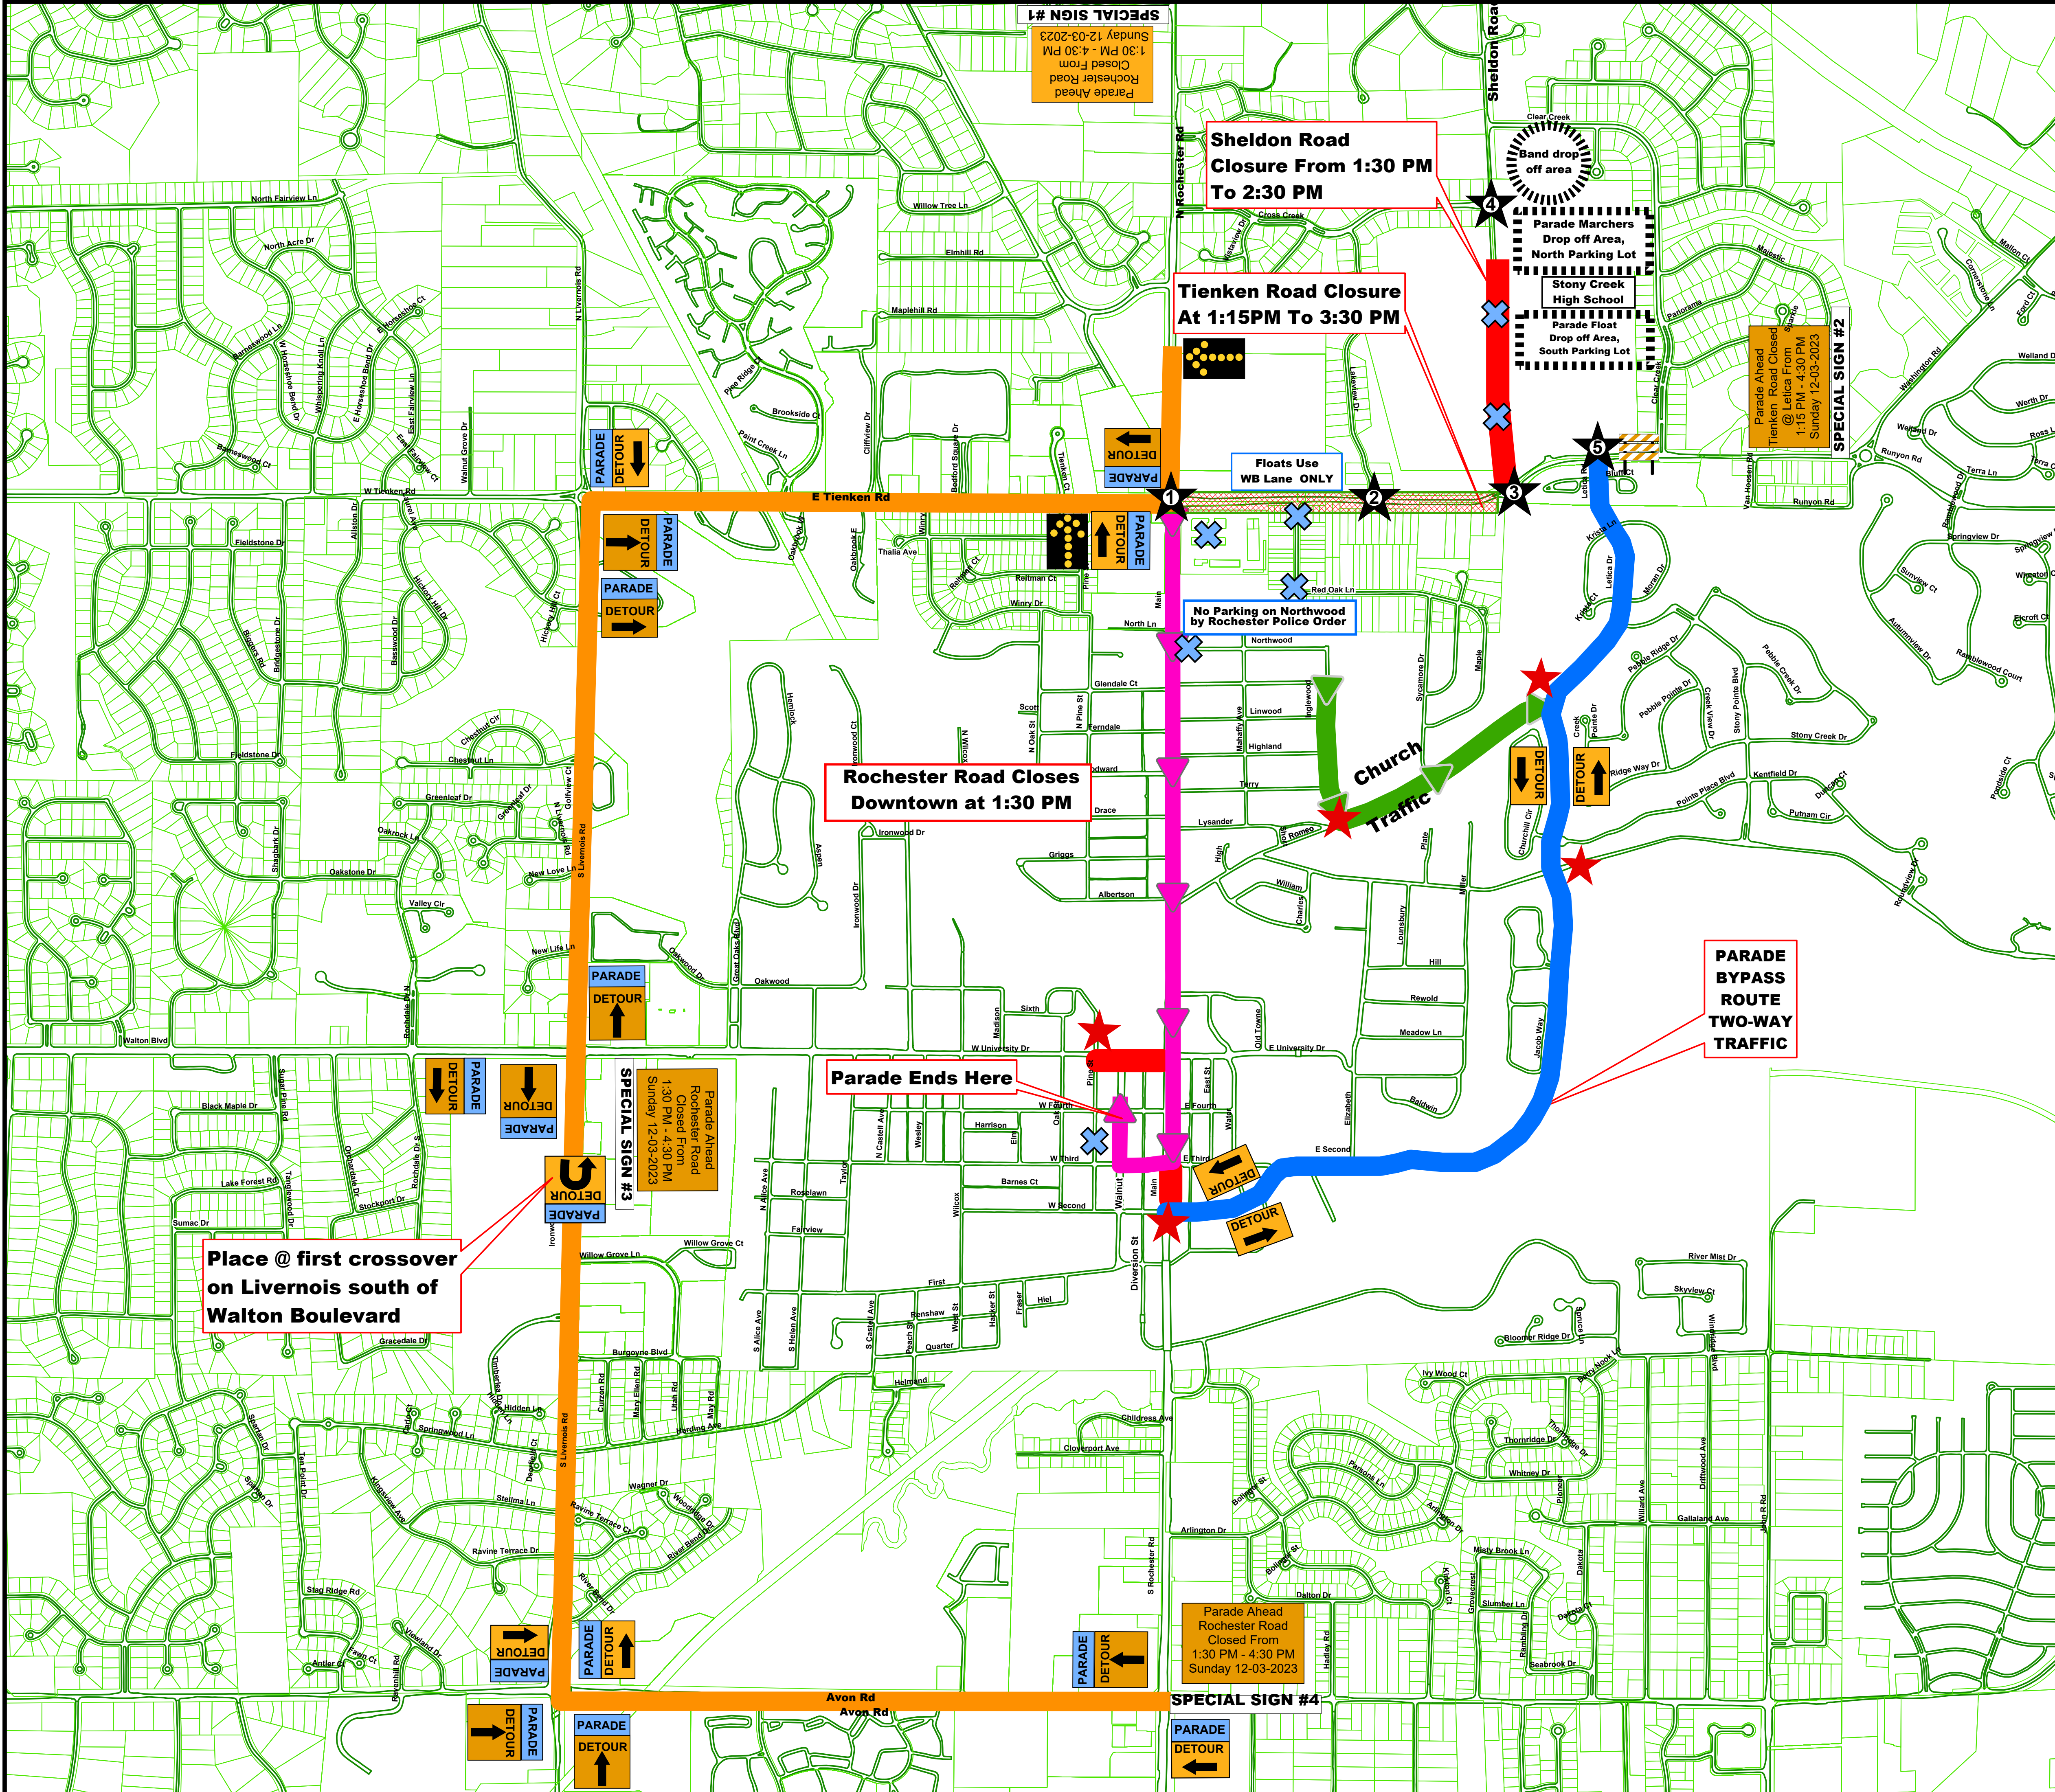

2023 ANNUAL ROCHESTER HOMETOWN CHRISTMAS PARADE SUNDAY DECEMBER 3, 2023 DETOUR ROUTE MAP

Legend

- Parade Route
- Posted Detour Route
- Road Closures (Parade Traffic Only)
- City of Rochester's Downtown Parade Bypass Route
- Church Traffic
- Oakland County Sheriff points
- Civil Air Patrol points
- Rochester City Police points
- Road Closed Staging Area

Traffic Sign Legend

- Special Sign
- M4-9-P
- M4-9-P
- W-1-P
- M4-9 (City of Rochester)
- Type III Barricade
- Arrow Board

NOTE: CITY OF ROCHESTER PROVIDES TRAFFIC CONTROL DEVICES ALONG ROADS UNDER ITS JURISDICTION

Map Published by
City of Rochester Hills
DPS/Engineering Department
Date: 11/3/2023

Data maintained and map published by
DPS/Engineering/Transportation
Revised: 11/3/2023

Although the information provided by this map is believed to be reliable, its accuracy is not warranted in any way. The City of Rochester Hills assumes no liability for any claims arising from the use of this map.