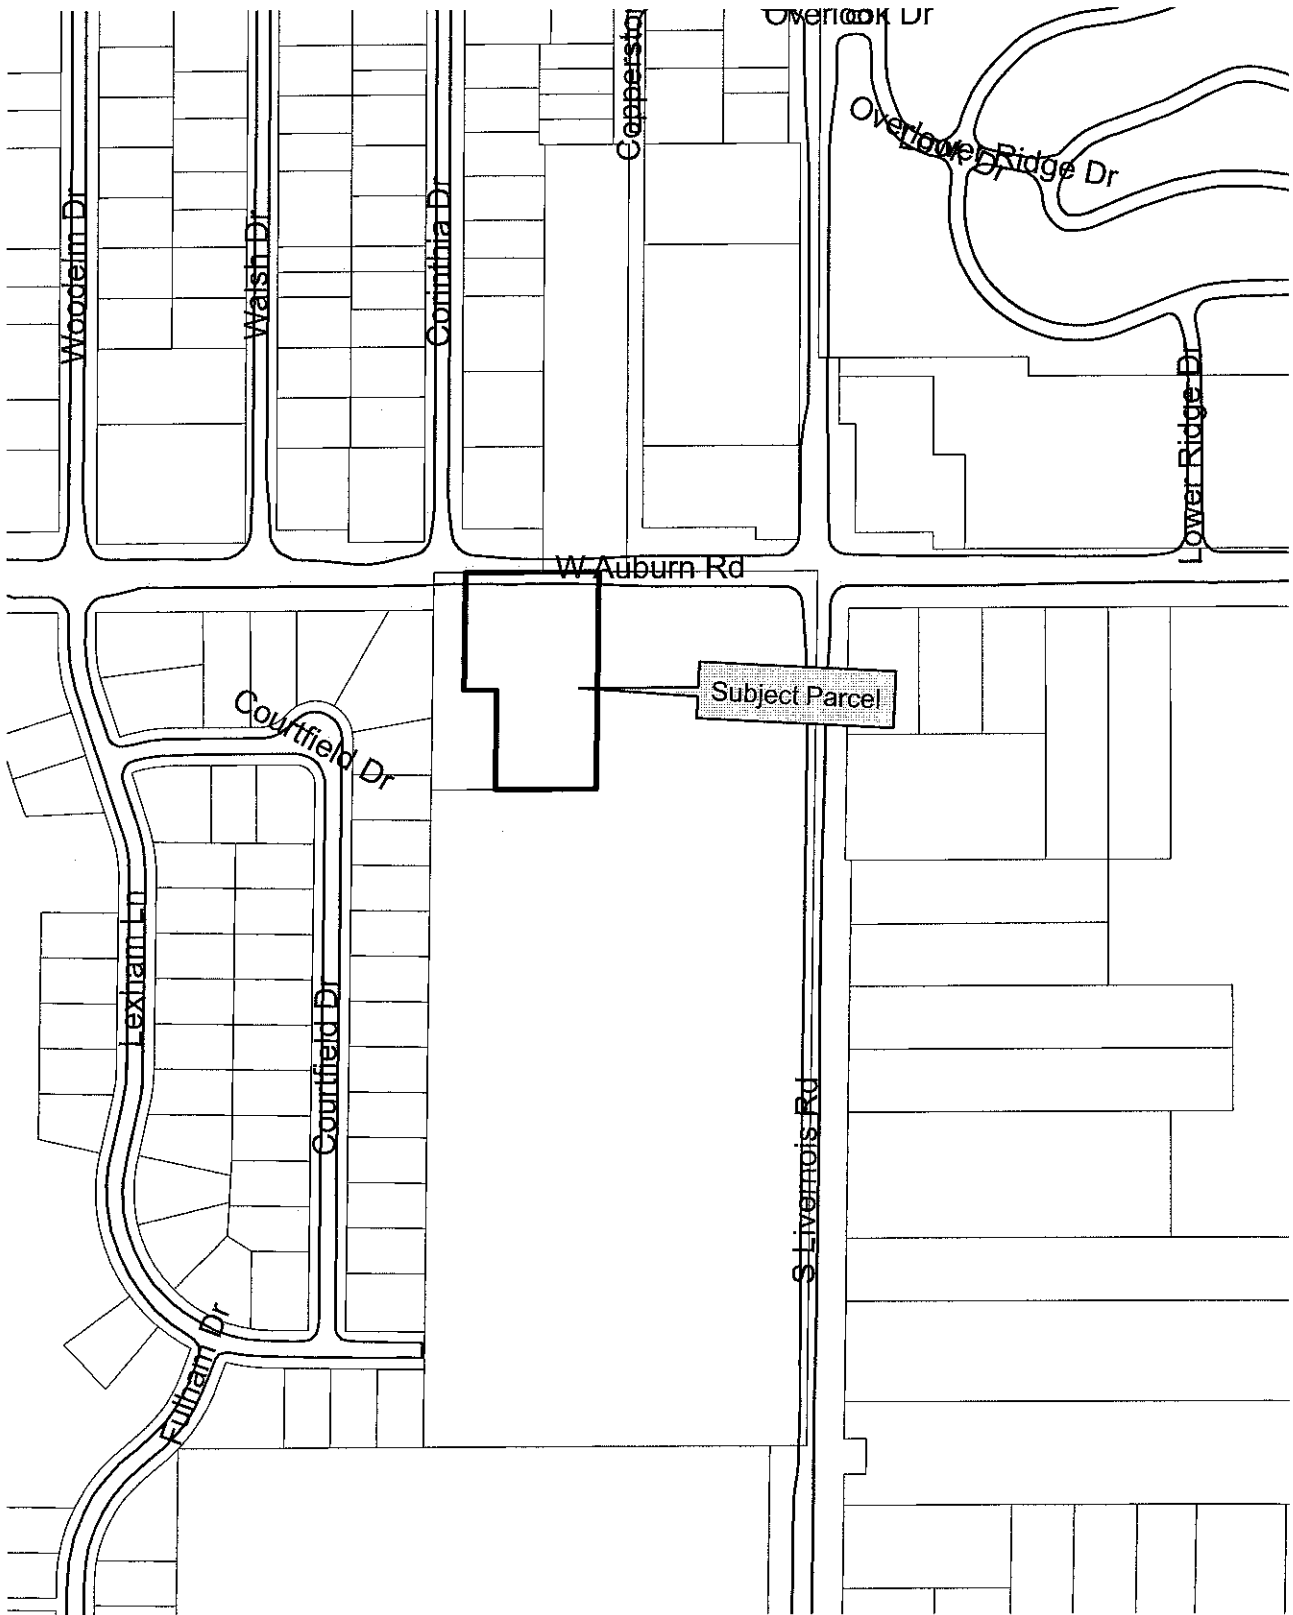

Location Map 1081 W. Auburn Rd.

Legend
--- Traveled With Street Name
- - - Tax Parcel
— Road/Segt

Aerial photographs as of April 2010
Tax Parcel lines were obtained on 2/22/11 from Oakland County.
Although the information provided by this map is believed to
be reliable, its accuracy is not warranted in any way. The City
of Rochester Hills assumes no liability for any claims arising
from the use of this map.

10-8-09

1 inch = 305 feet