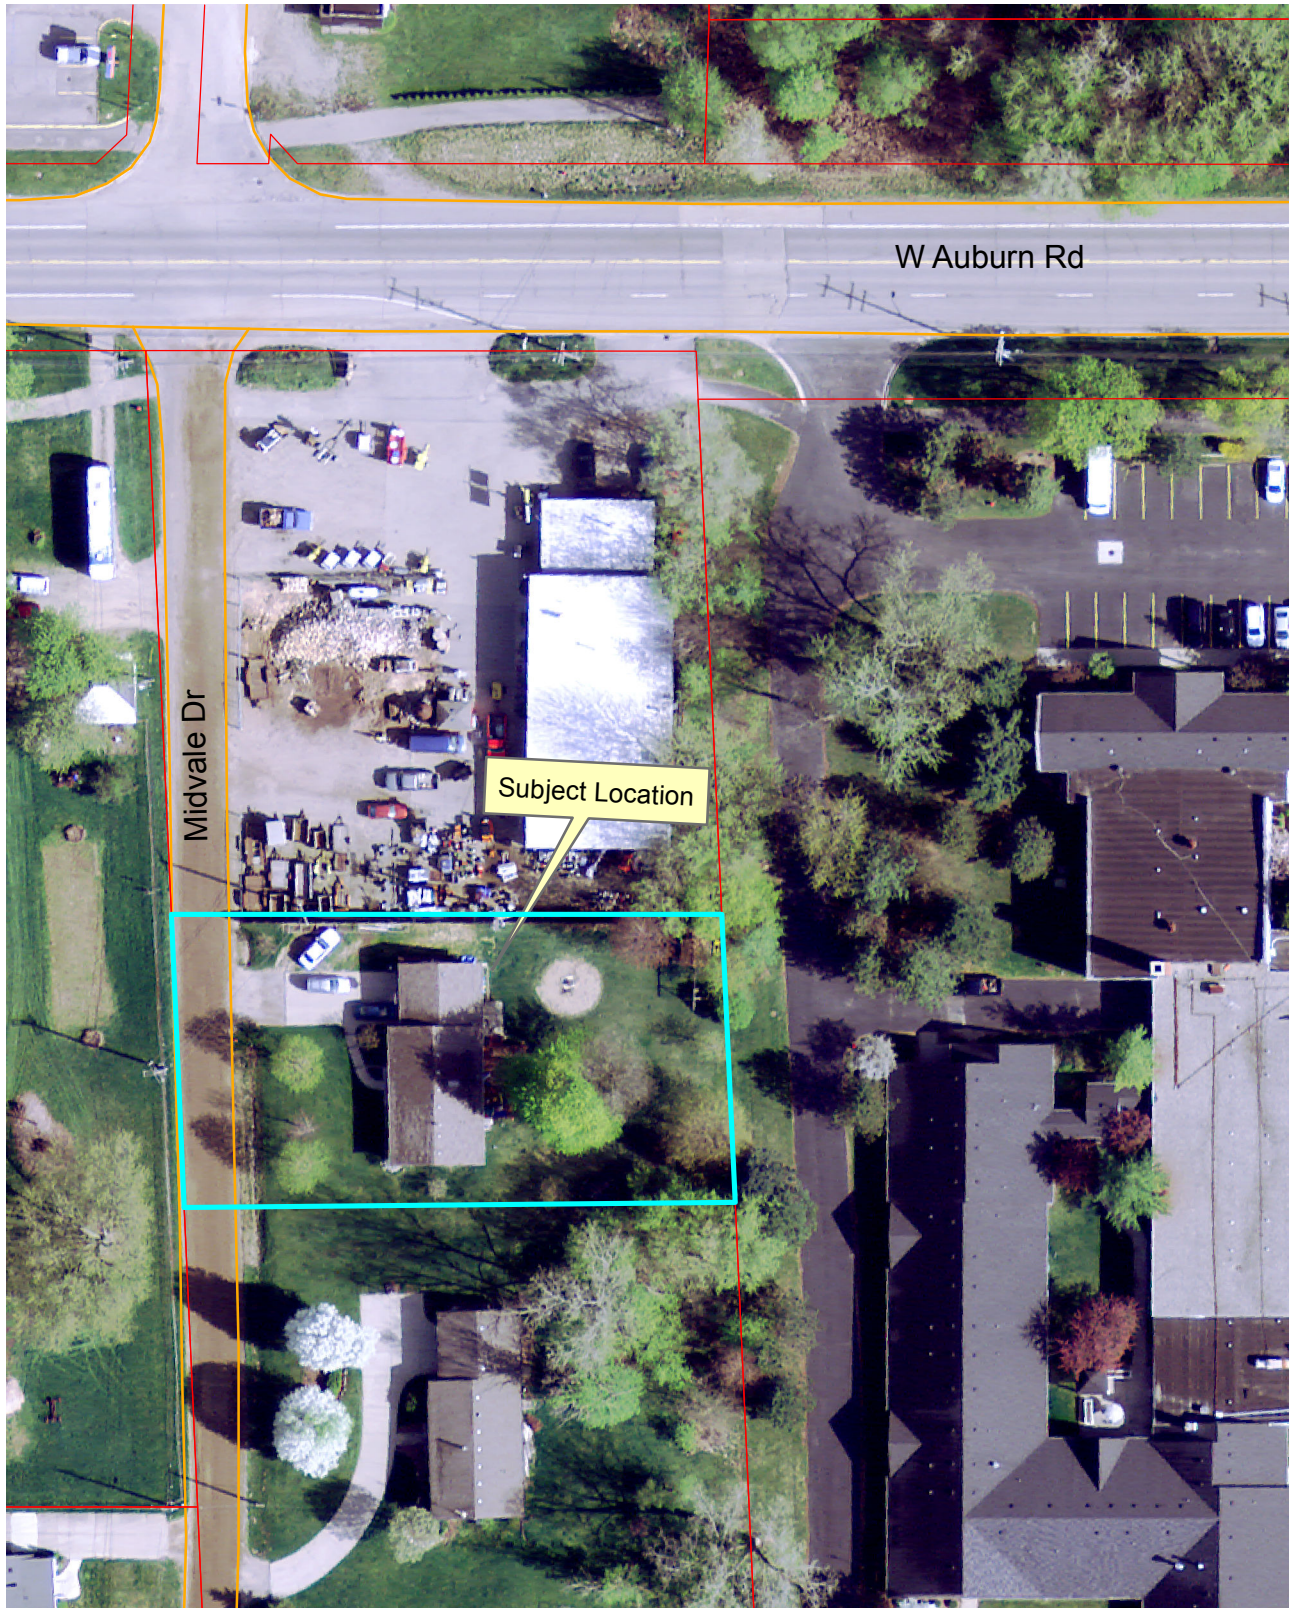

Location Map

Pam's Day Care - 3057 Midvale

Aerial photographs as of April 2010.
TaxParcel lines were obtained on 2/22/11 from Oakland County.
Although the information provided by this map is believed to be reliable, its accuracy is not warranted in any way. The City of Rochester Hills assumes no liability for any claims arising from the use of this map.

7-5-11

1 inch = 67 feet