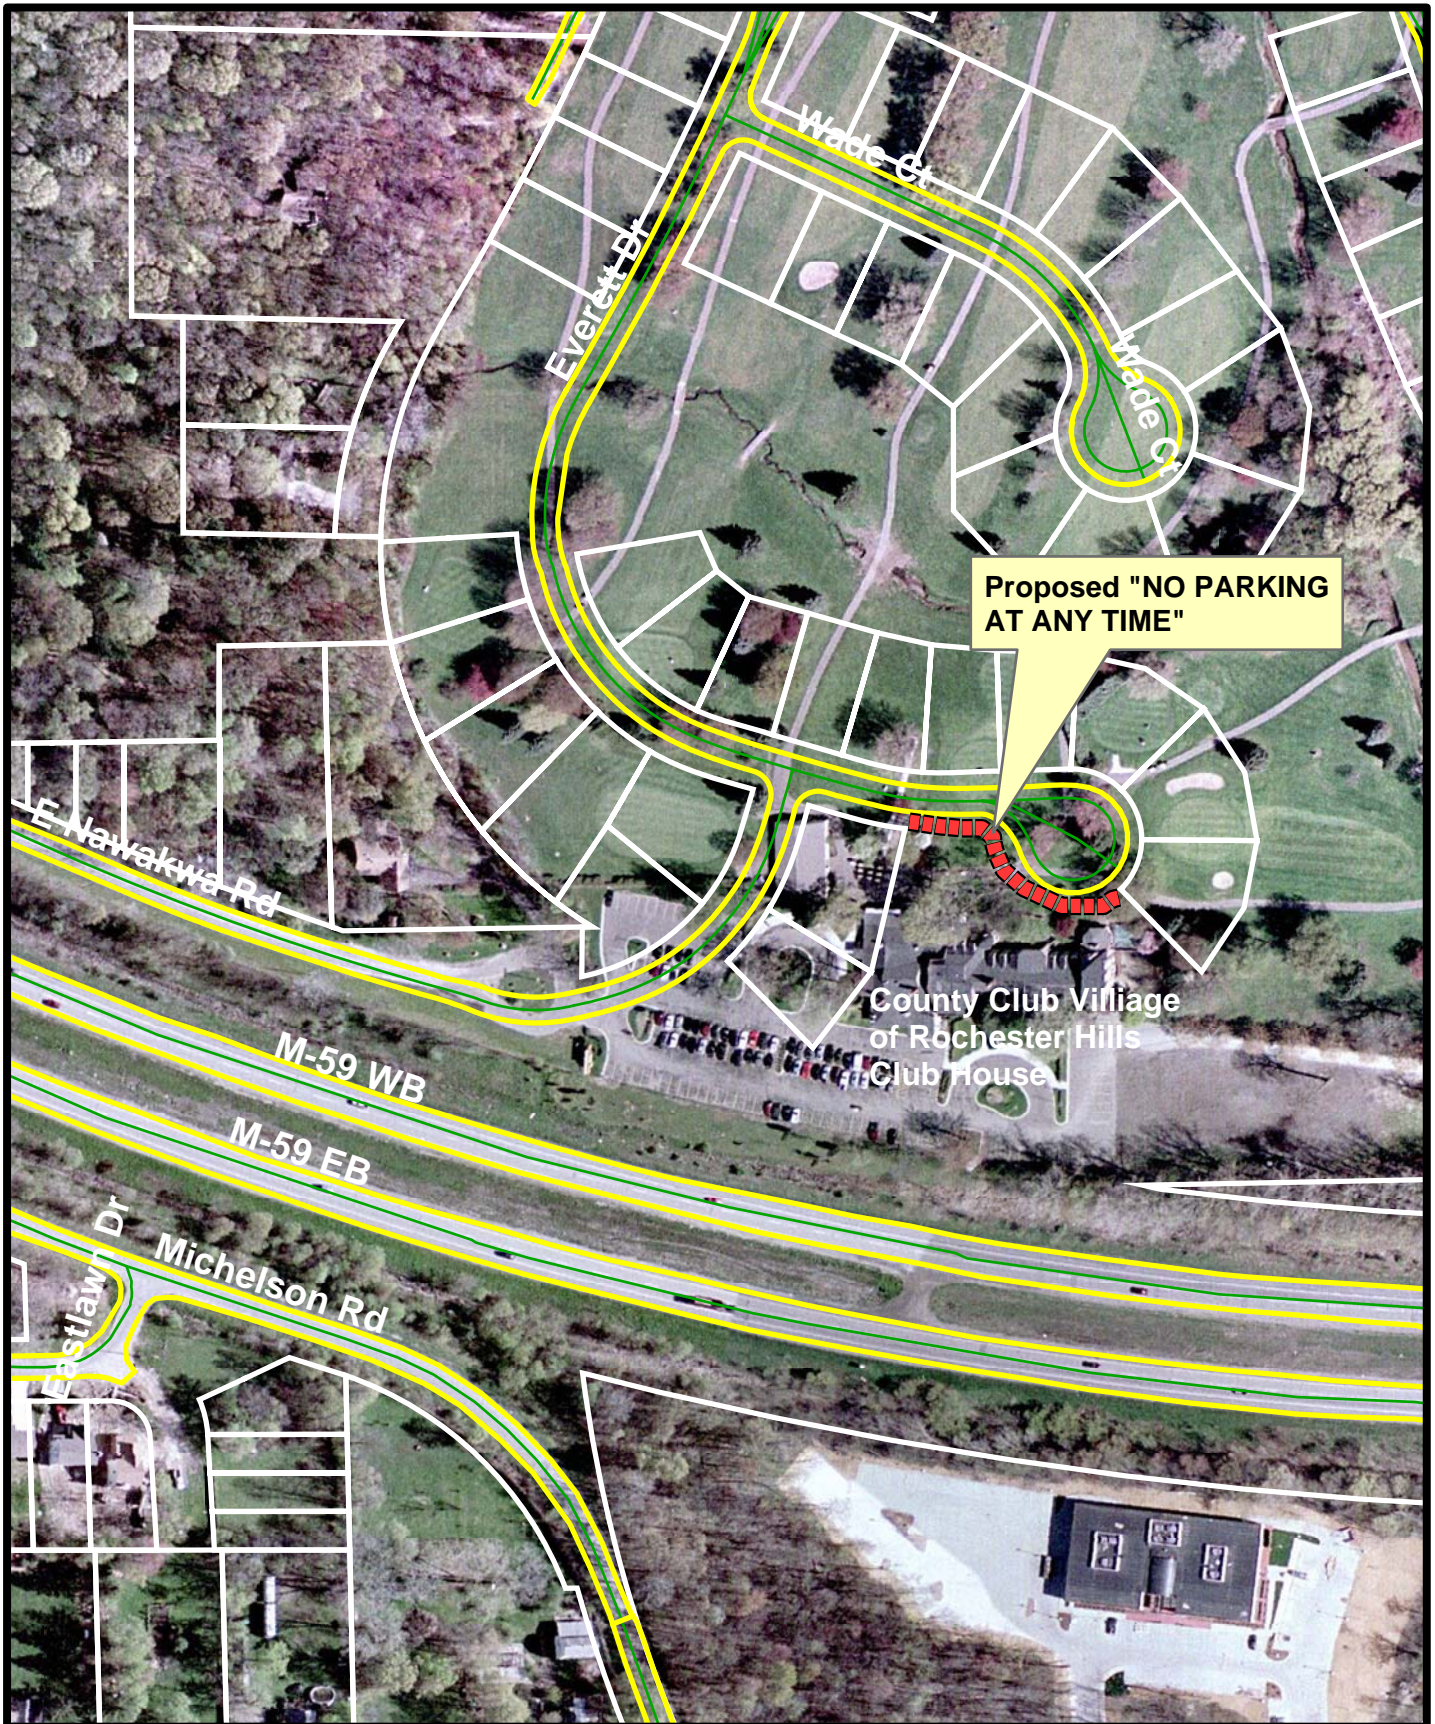

# Proposed Parking Prohibition - Everett Drive

Proposed "NO PARKING AT ANY TIME"

County Club Village of Rochester Hills Club House

Proposed - No Parking At Any Time

1 inch equals 200 feet