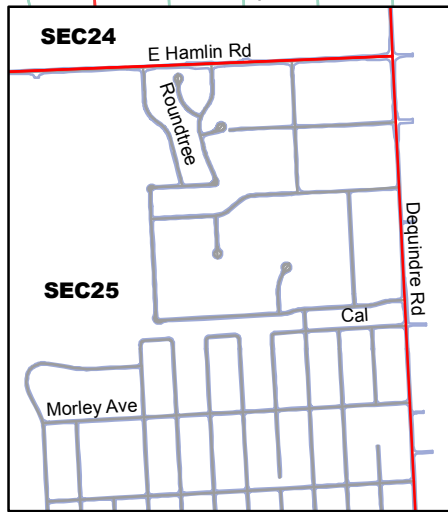

Area Map

Legend

-  TaxParcel
-  Road Edge
-  Addition or Change in Regulatory Signage
-  Existing Stop Sign
-  Existing Yield Sign

Avon Lakes No. 4
Proposed Regulatory Signage
Section 25

City of
ROCHESTER HILLS