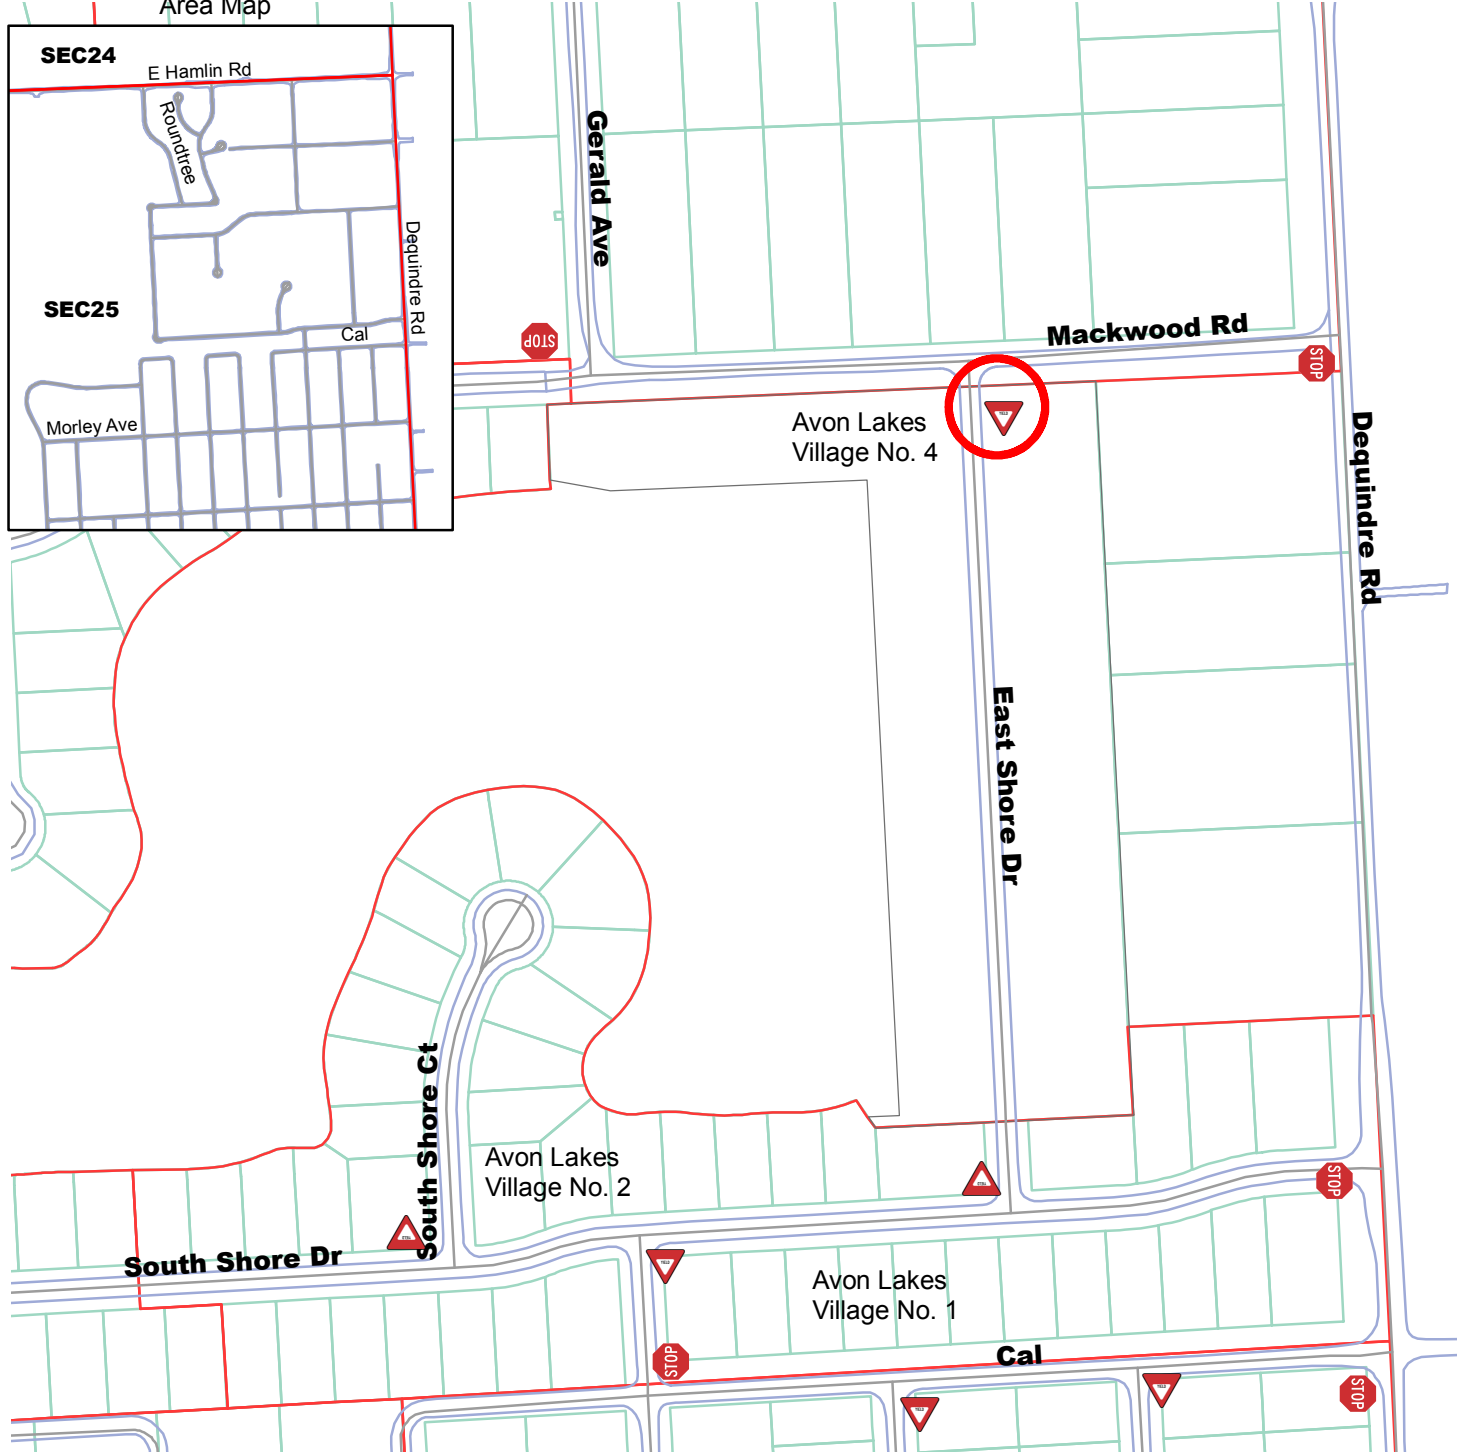

Area Map

Legend

-  TaxParcel
-  Road Edge
-  Addition or Change in Regulatory Signage
-  Existing Stop Sign
-  Existing Yield Sign

Avon Lakes No. 4
Proposed Regulatory Signage
Section 25

City of
ROCHESTER HILLS