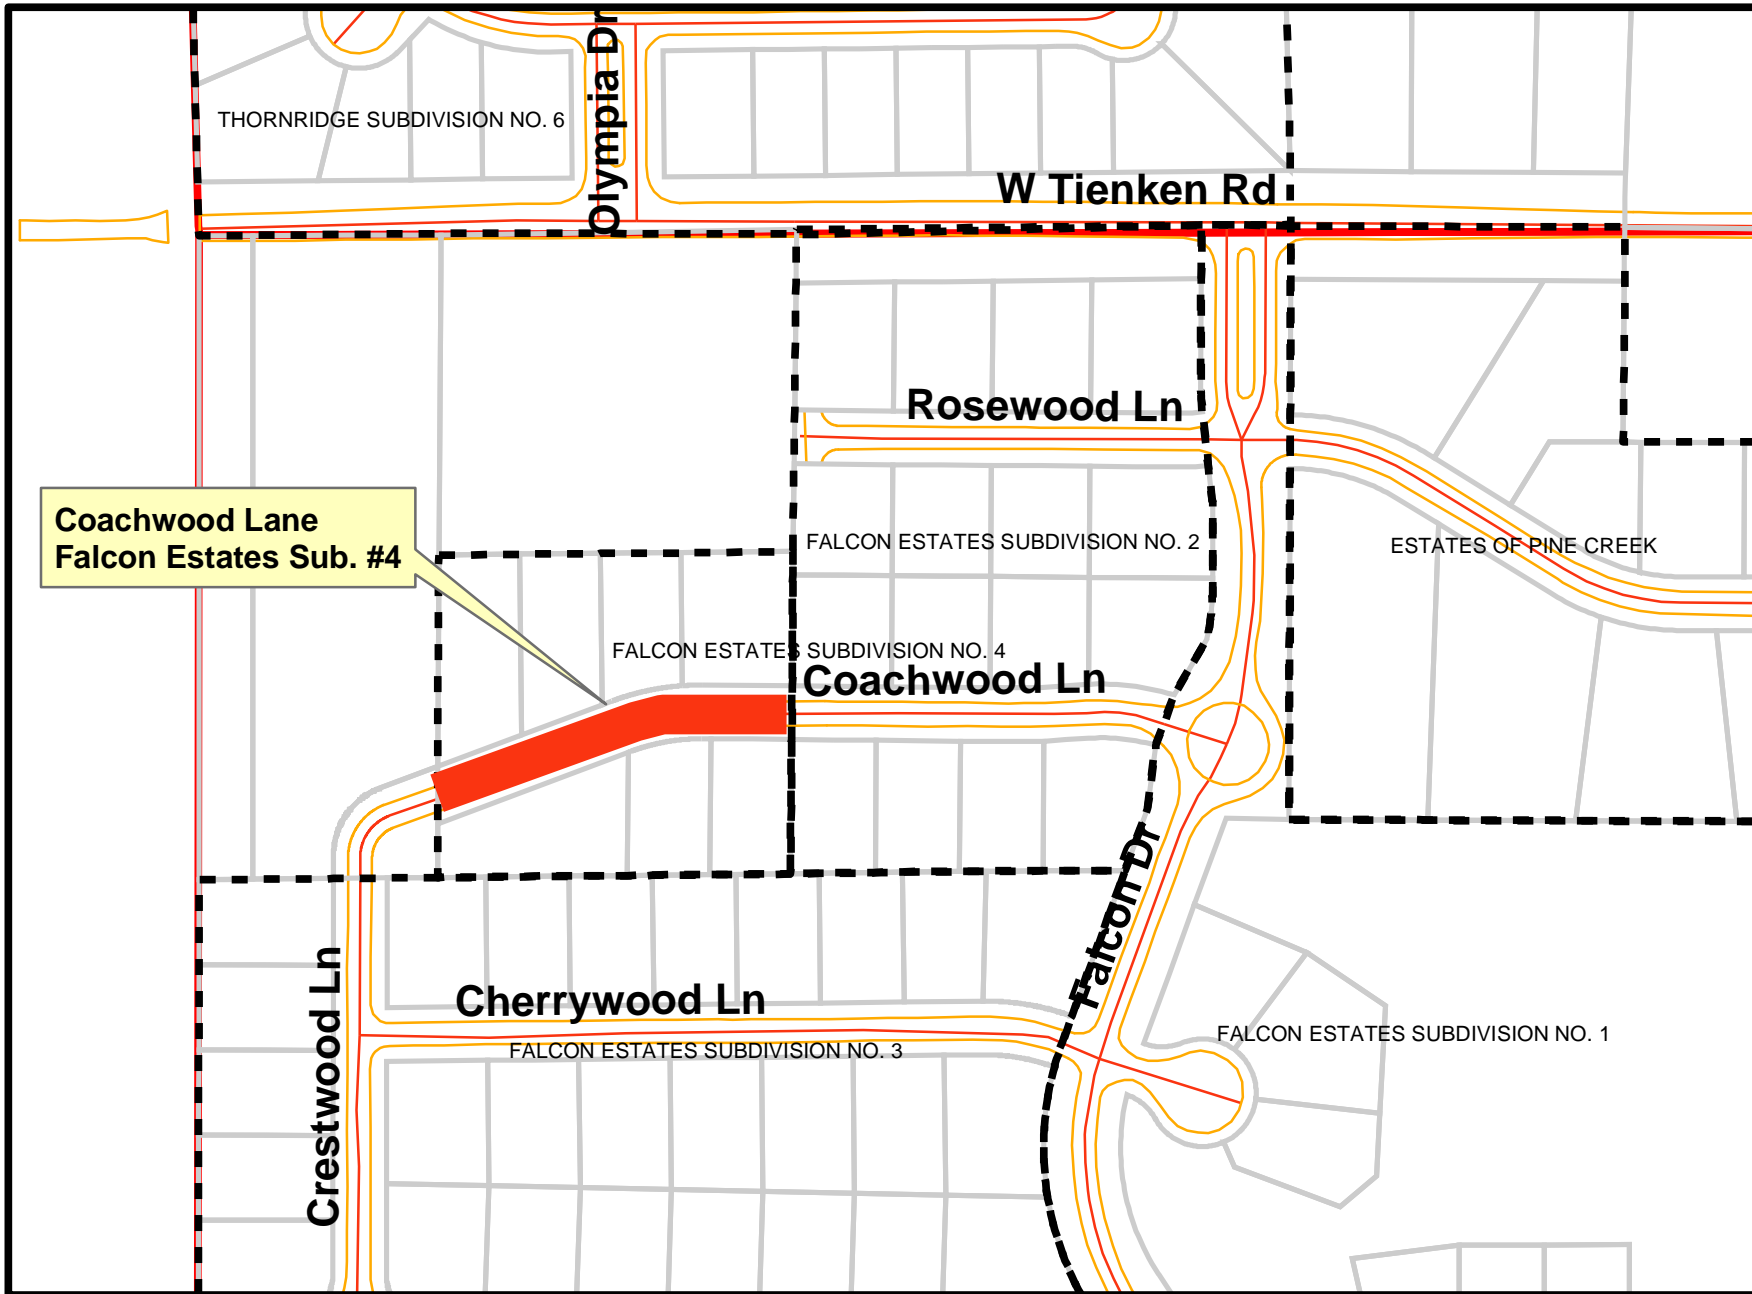

Coachwood Lane - Falcon Estates #4

4

- Legend**
- Subdivisions
 - Tax Parcel
 - RoadEdge
 - RoadCenterline
 - Sections

Scale: 0 60 120 240 Feet