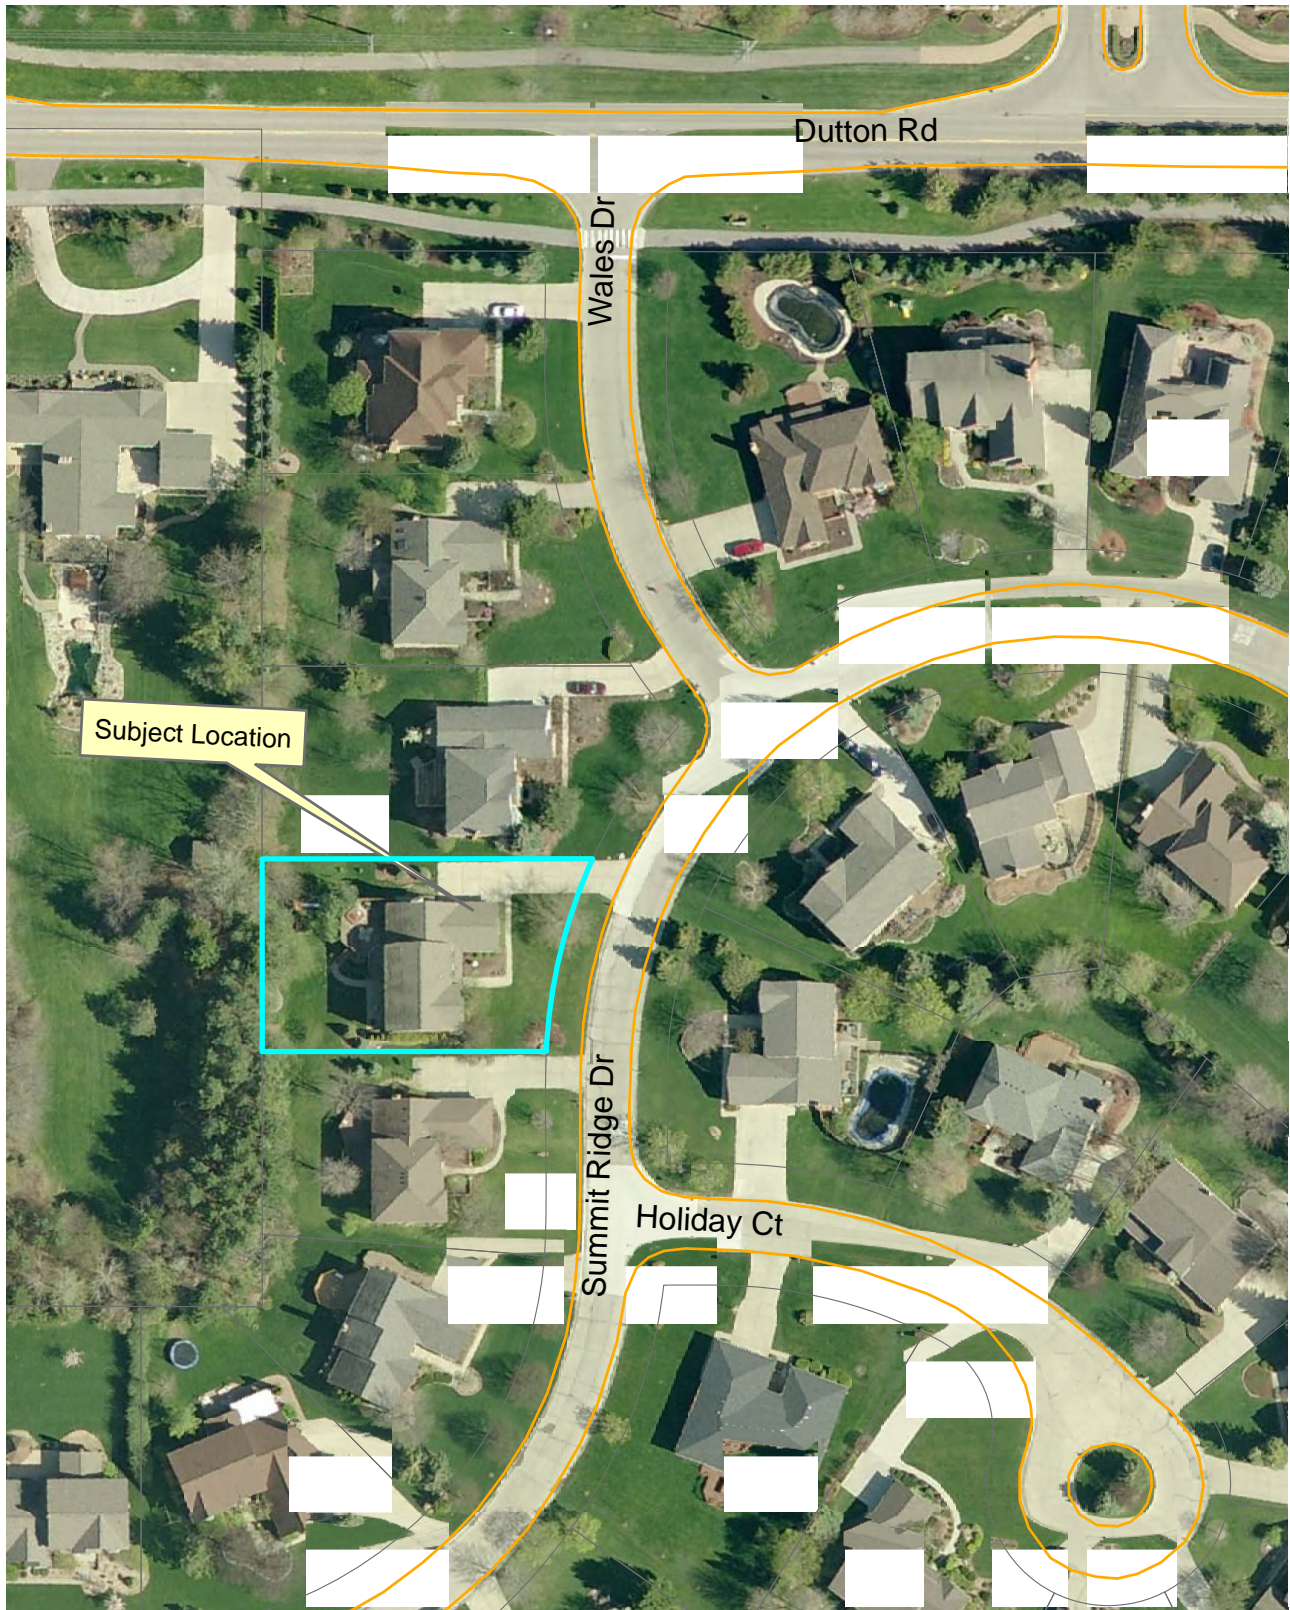

Location Map - Miss Rita's Day Care 3508 Summit Ridge

Legend

- Traveled With Street Name
- TaxParcel
- RoadEdge

Aerial photographs as of April 2008.
TaxParcel lines were obtained on 6-1-10 from Oakland County.
Although the information provided by this map is believed to be reliable, its accuracy is not warranted in any way. The City of Rochester Hills assumes no liability for any claims arising from the use of this map.

10-8-09

1 inch = 95 feet